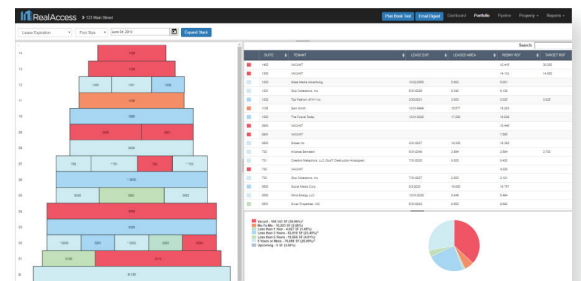

RealAccess™

Get More of This

From These

Generate more revenue with RDM RealAccess™

- Use the latest BOMA & REBNY standards to uncover hidden revenue
- Quickly redraw plans to win new tenants
- Get new drawings faster and at lower cost
- Keep on top of changes in your building
- Quickly share electronic CAD drawings

▶ **Portfolio**
All building views

▶ **Dynamic Stacks**
Real-time occupancy

▶ **Dashboard**
Real-Time analytics

▶ **Interactive Floor Plan (IFP)**
Smart plans

▶ **Pipeline**
Lease tracking

▶ **DRAW**
Reimagine and recalculate