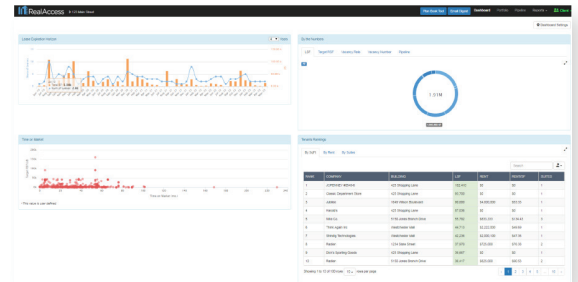

RealAccess™

Get More of This

From These

Generate more revenue with RDM RealAccess™

- Use the latest BOMA & REBNY standards to uncover hidden revenue
- Quickly redraw plans to win new tenants
- Get new drawings faster and at lower cost
- Keep on top of changes in your building
- Quickly share electronic CAD drawings

▶ **Portfolio**
All building views

▶ **Dynamic Stacks**
Real-time occupancy

▶ **Dashboard**
Real-Time analytics

▶ **Interactive Floor Plan (IFP)**
Smart plans

▶ **Pipeline**
Lease tracking

▶ **DRAW**
Reimagine and recalculate