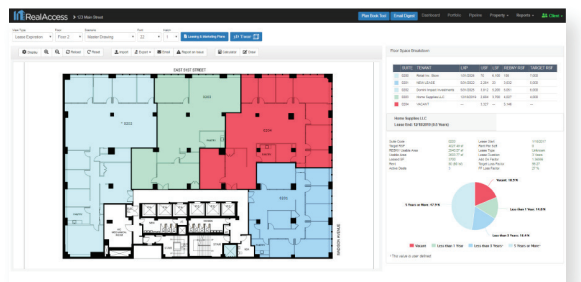

RealAccess™

Get More of This

From These

Generate more revenue with RDM RealAccess™

- Use the latest BOMA & REBNY standards to uncover hidden revenue
- Quickly redraw plans to win new tenants
- Get new drawings faster and at lower cost
- Keep on top of changes in your building
- Quickly share electronic CAD drawings

▶ **Portfolio**
All building views

▶ **Dynamic Stacks**
Real-time occupancy

▶ **Dashboard**
Real-Time analytics

▶ **Interactive Floor Plan (IFP)**
Smart plans

▶ **Pipeline**
Lease tracking

▶ **DRAW**
Reimagine and recalculate