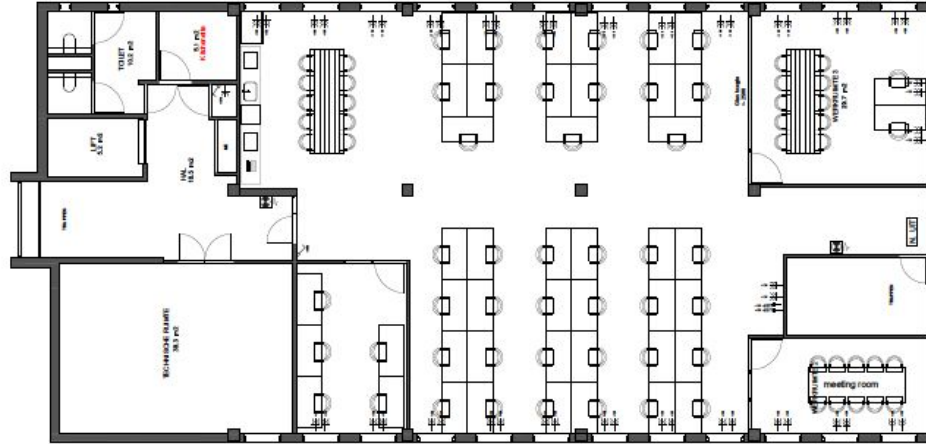

Ground floor plan - Available area marked in green

HJE Wenckebachweg - 100

1st floor plan - Available area marked in green

HJE Wenckebachweg - 100

2nd floor plan - available area marked in blue

HJE Wenckebachweg - 100

3rd floor plan - Available area marked in green

HJE Wenckebachweg - 100

4th floor plan - Available area marked in green

MINDSPACE LOCATIONS

We're here. And here. And here.

San Francisco

Market Center

Washington D.C.