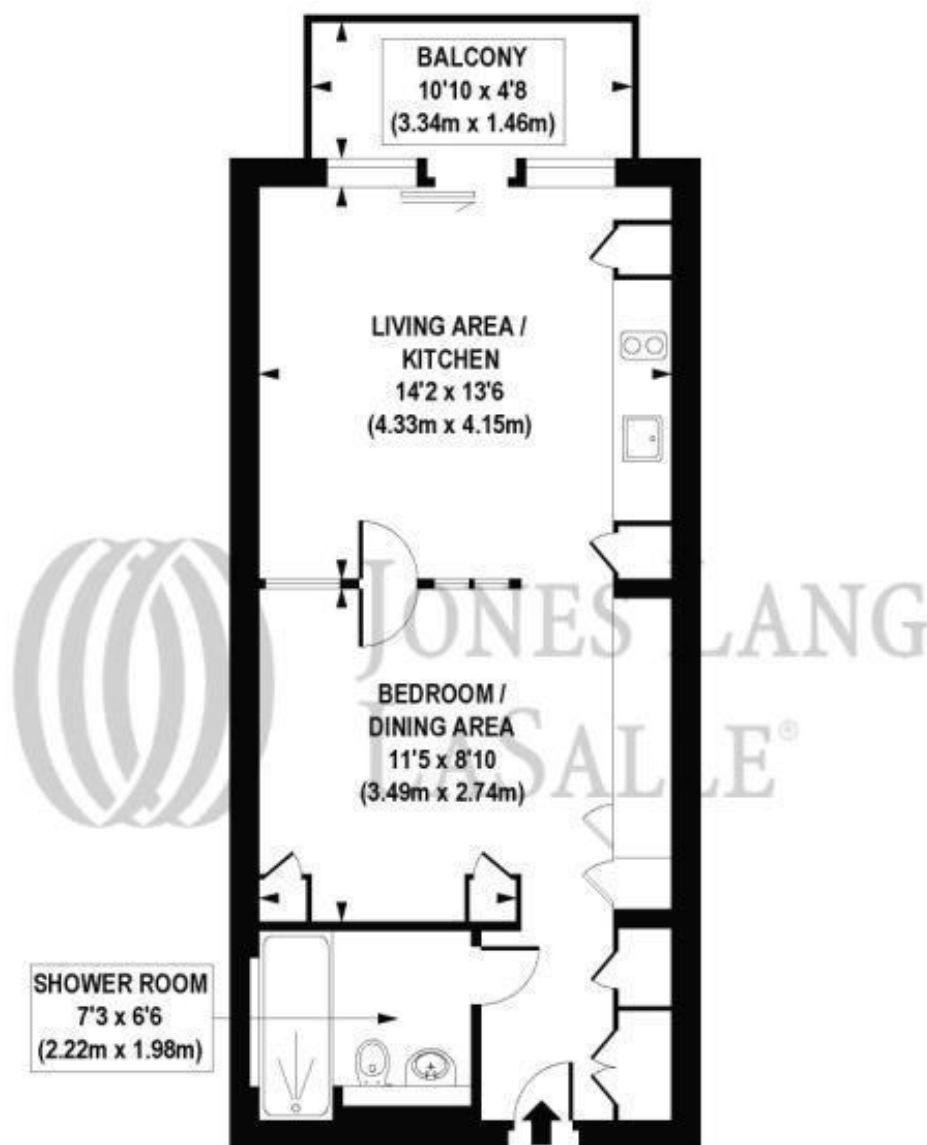

Floorplan

408 sq ft | 38 sq m

- *Typical Galley Suite*
- *Balconies on selected units*

APPROX. GROSS INTERNAL FLOOR AREA 408 sq. ft / 38.00 sq. m

City
25 Walbrook The Walbrook
Building,
London EC4N 8AF
020 7337 4000

Urban living, your way.

jll.co.uk/residential

© 2019 Jones Lang LaSalle IP, Inc. All rights reserved. All information contained herein is from sources deemed reliable; however, no representation or warranty is made to the accuracy thereof.