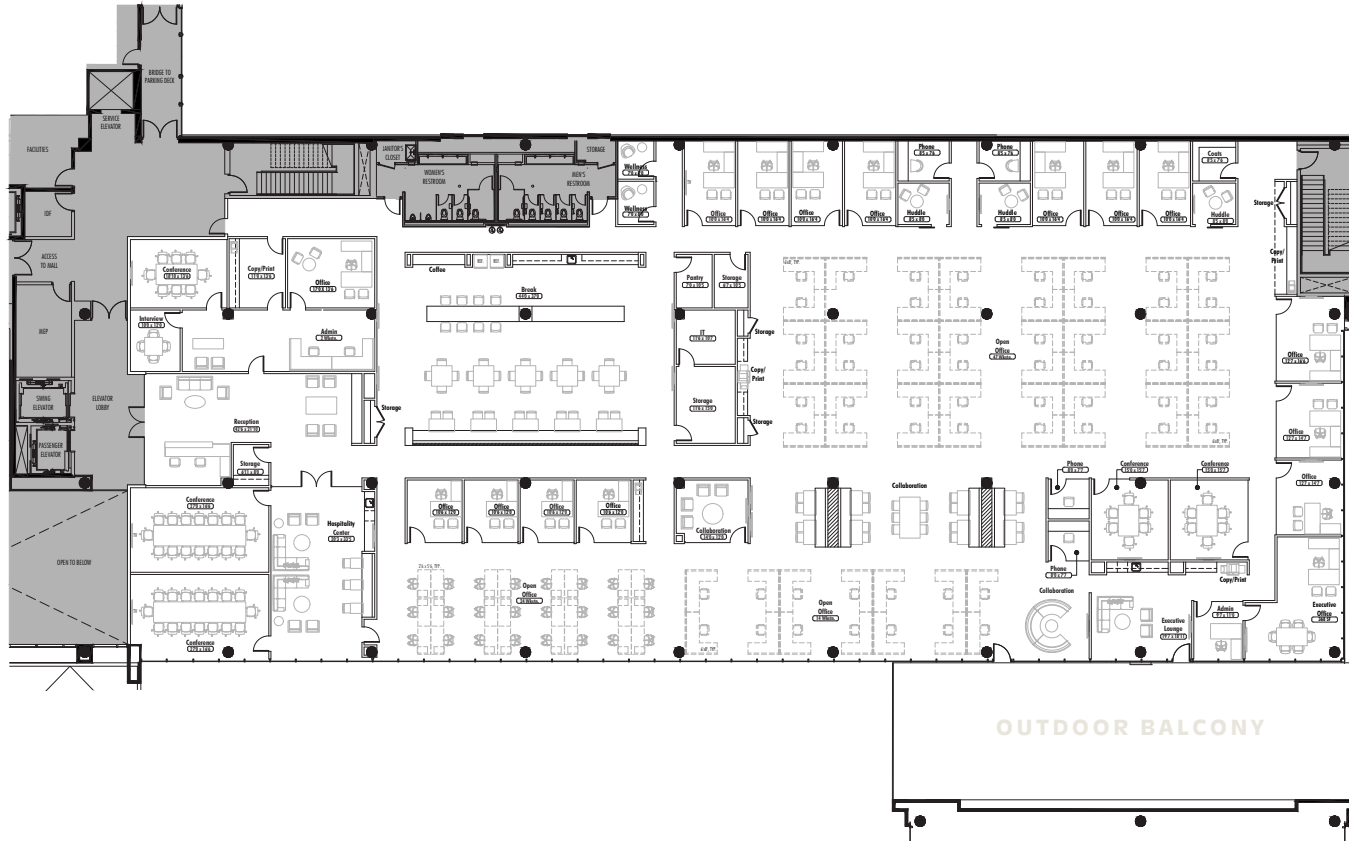

Schematic Plan #1

WORKSTATIONS	86
PRIVATE OFFICES	14
EXECUTIVE OFFICE	1
EXECUTIVE LOUNGE	1
CONFERENCE	5
Huddle	3
COLLABORATION	3
STORAGE	7
IT	1
ADMIN	2
WELLNESS	2
PHONE	4
PAINTRY	1
HOSPITALITY CENTER	1
RECEPTION	1
INTERVIEW	1
COPY/PRINT	4
BREAK	1
COFFEE	2
COATS	1