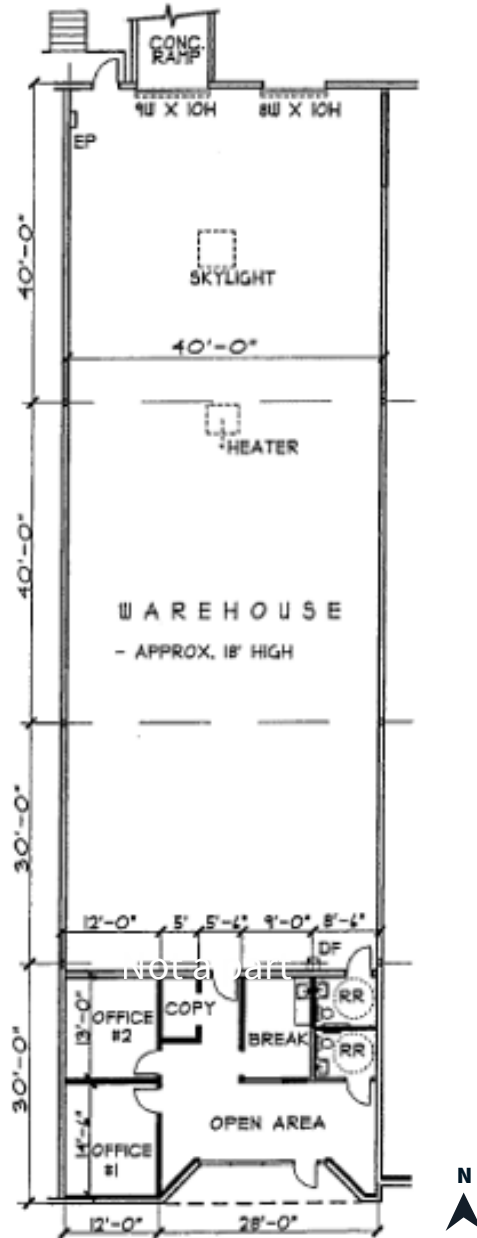

For lease

1000 Williams Drive
Suite 1012
Marietta, GA 30066

| | |
|-----------------------|---|
| Building size | 84,124 s.f. |
| Available size | 5,600 s.f. |
| Office size | 1,018 s.f. |
| Clear height | 22' |
| Loading | One (1) dock high door One (1) drive-in door |
| Sprinklers | Wet sprinklers |
| Configuration | Rear load |

1000 Williams Drive
 Suite 1012
 Marietta, GA

Office SF: 1,018 SF
 Warehouse SF: 4,582 SF
 Total SF: 5,600 SF

Reed Davis
 O: +1 404 995 2227
 M: +1 404 844 9128
reed.davis@jll.com

Ryan Manfredi
 O +1 (404) 995 2118
 M +1 (706) 296 4418
ryan.manfredi@jll.com