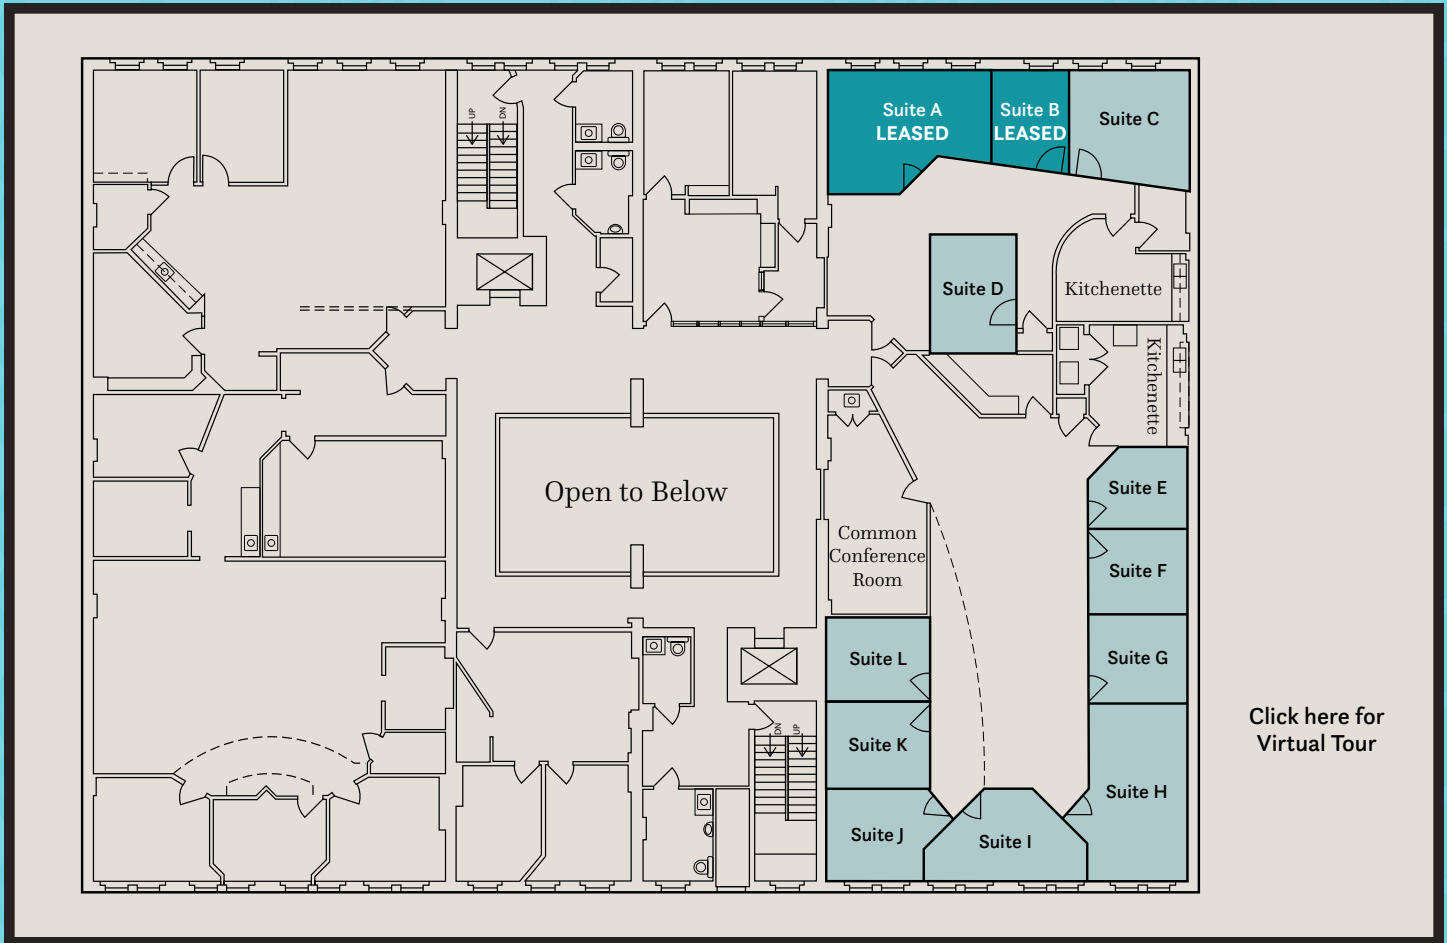

15 Ionia Ave SW | Grand Rapids

PROFESSIONAL OFFICE SPACE FOR LEASE

[Click here for Virtual Tour](#)

SUITE A	250 SF	LEASED	SUITE G	127 SF	\$800/MONTH FS
SUITE B	101 SF	LEASED	SUITE H	260 SF	\$1000/MONTH FS
SUITE C	188 SF	\$1000/MONTH FS	SUITE I	168 SF	\$1000/MONTH FS
SUITE D	135 SF	\$800/MONTH FS	SUITE J	140 SF	\$1000/MONTH FS
SUITE E	104 SF	\$800/MONTH FS	SUITE K	123 SF	\$800/MONTH FS
SUITE F	120 SF	\$800/MONTH FS	SUITE L	124 SF	\$800/MONTH FS