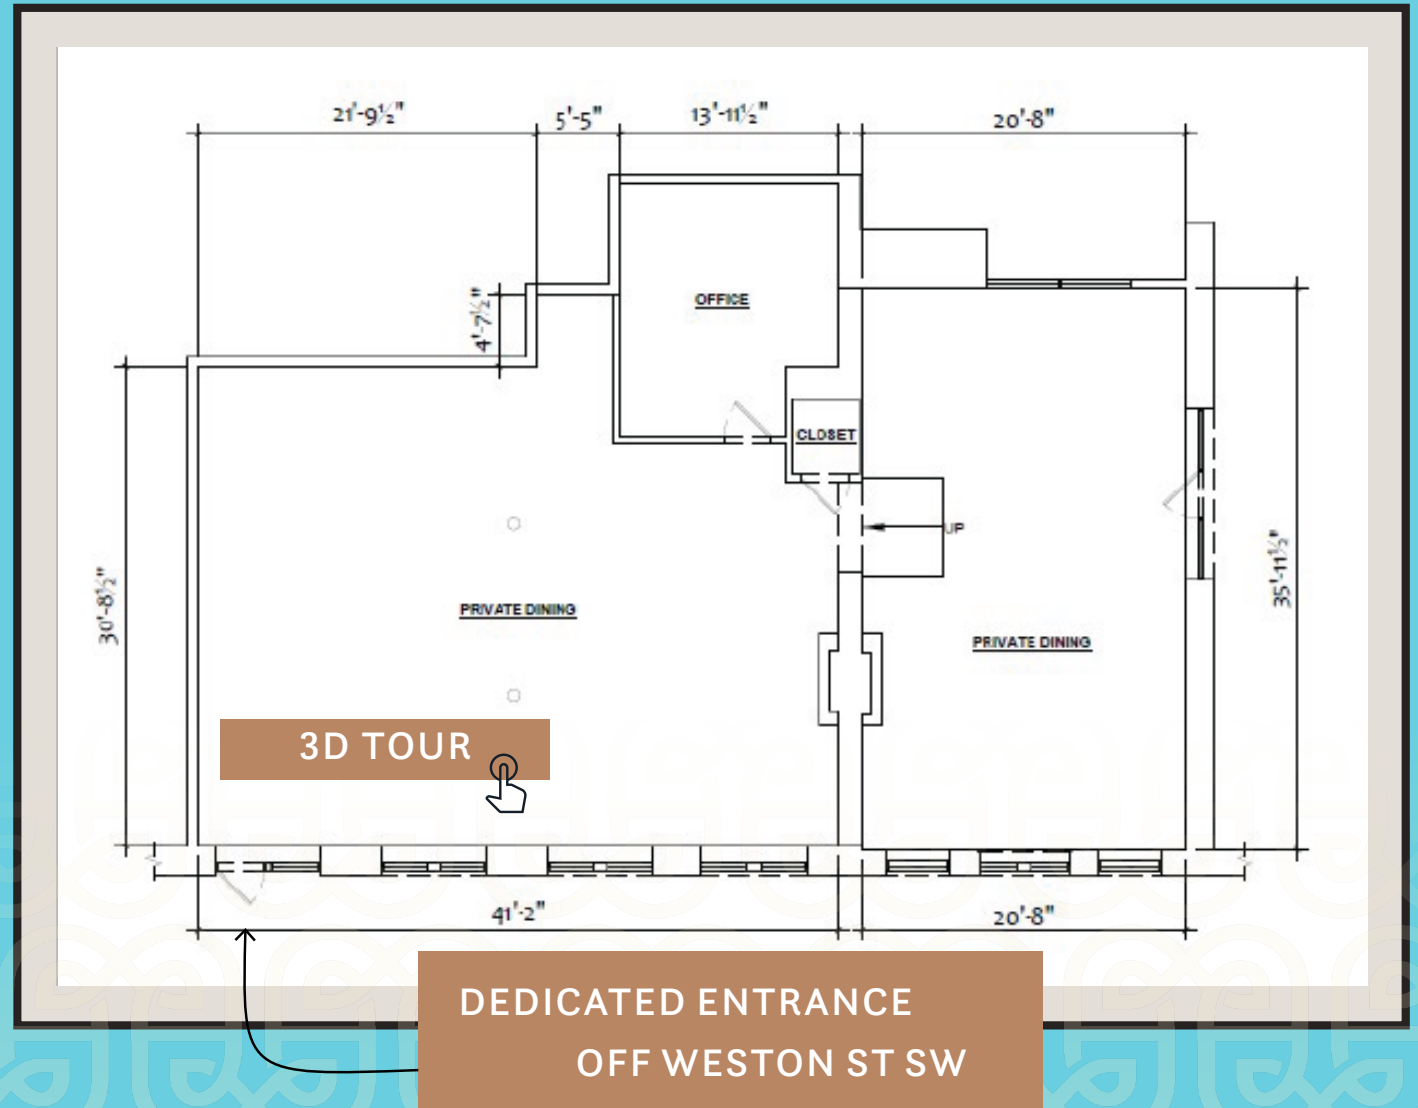

Floorplan

2,544 SF

$19.50/MG

Although information has been obtained from sources deemed reliable, JLL does not make any guarantees, warranties or representations, express or implied, as to the completeness or accuracy as to the information contained herein. Any projections, opinions, assumptions or estimates used are for example only. There may be differences between projected and actual results, and those differences may be material. JLL does not accept any liability for any loss or damage suffered by any party resulting from reliance on this information. If the recipient of this information has signed a confidentiality agreement with JLL regarding this matter, this information is subject to the terms of that agreement. ©2026 Jones Lang LaSalle Brokerage, Inc. All rights reserved.