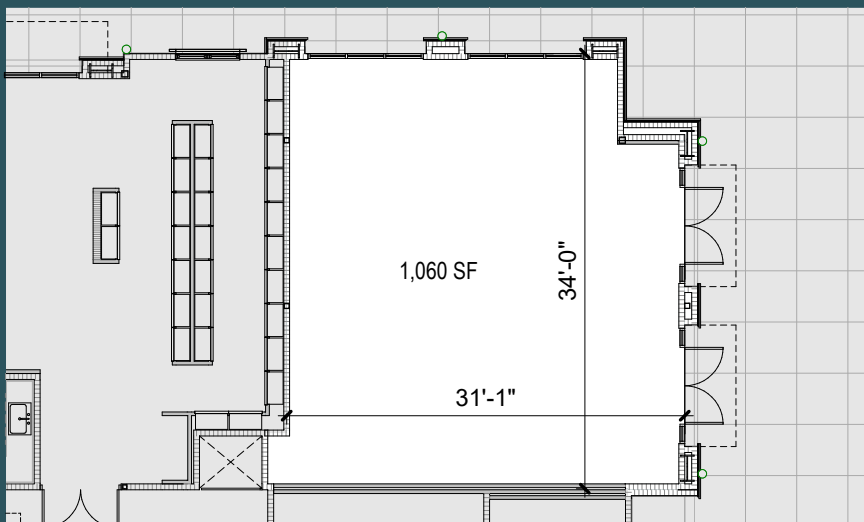

# FLOOR PLANS

## AVAILABILITIES

Unit	Size
5045	4,130 SF (can be demised)
5015-A	1,060 SF