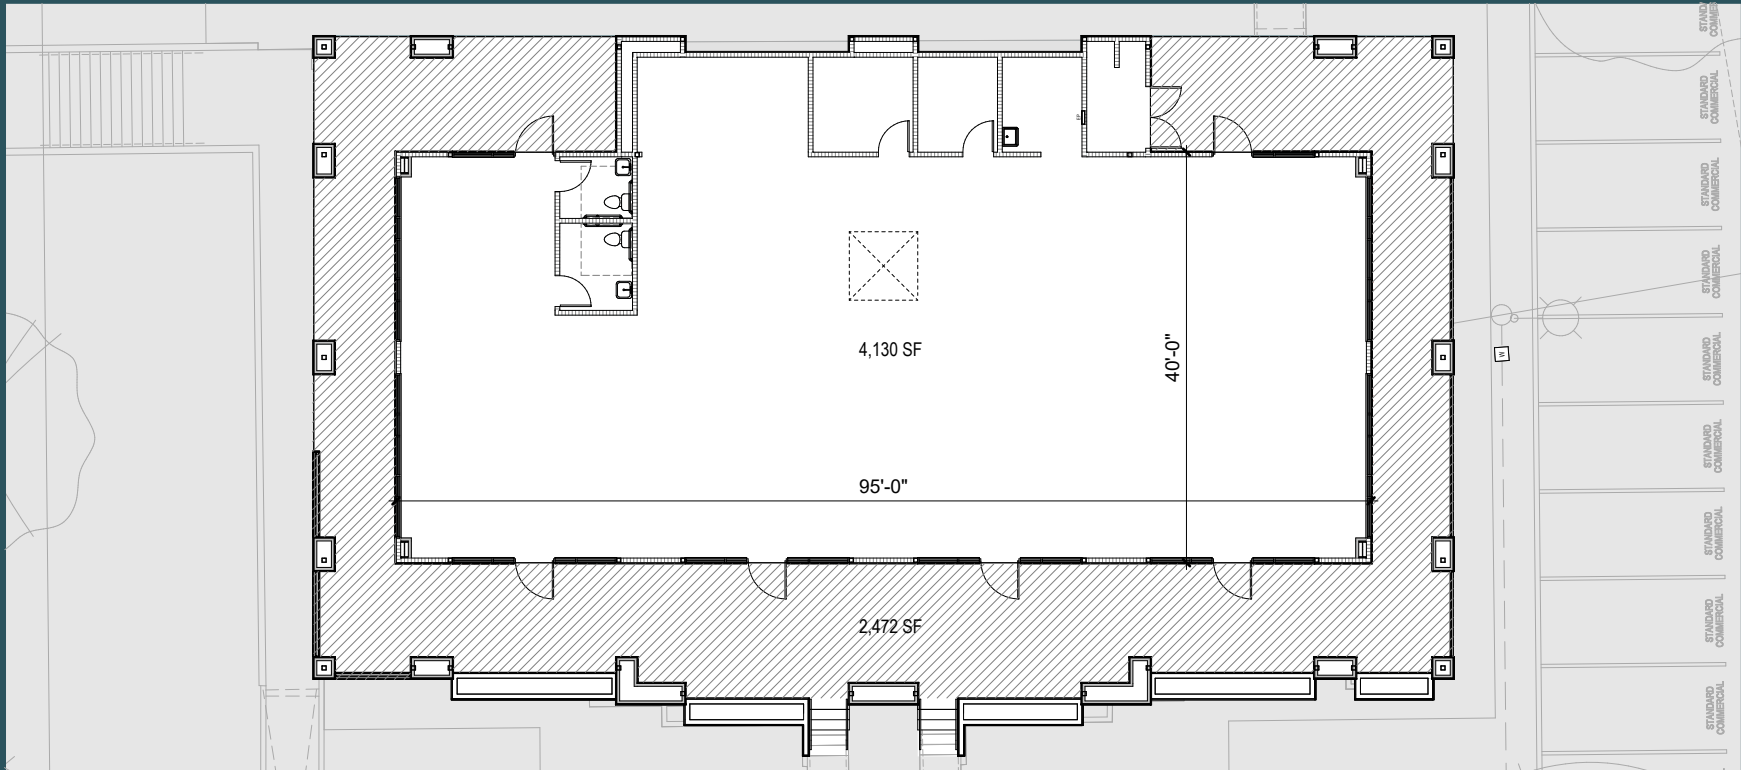

# FLOOR PLANS

## AVAILABILITIES

Unit	Size
5045	4,130 SF (can be demised)
5015-A	1,060 SF