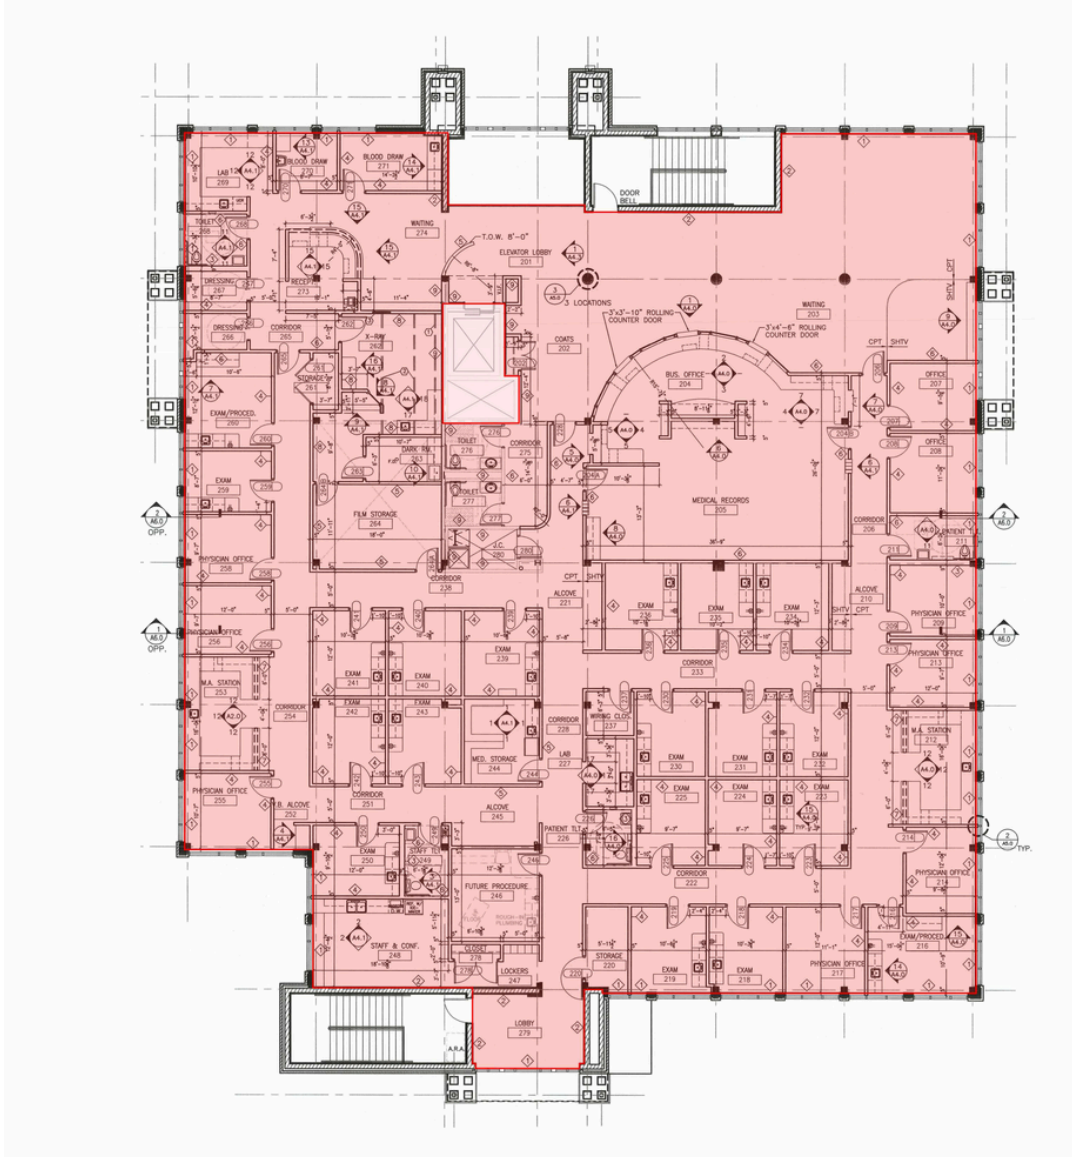

3610 Michelle Witmer Memorial Drive, New Berlin, WI

Full Floor | 12,693 SF

Demising Options