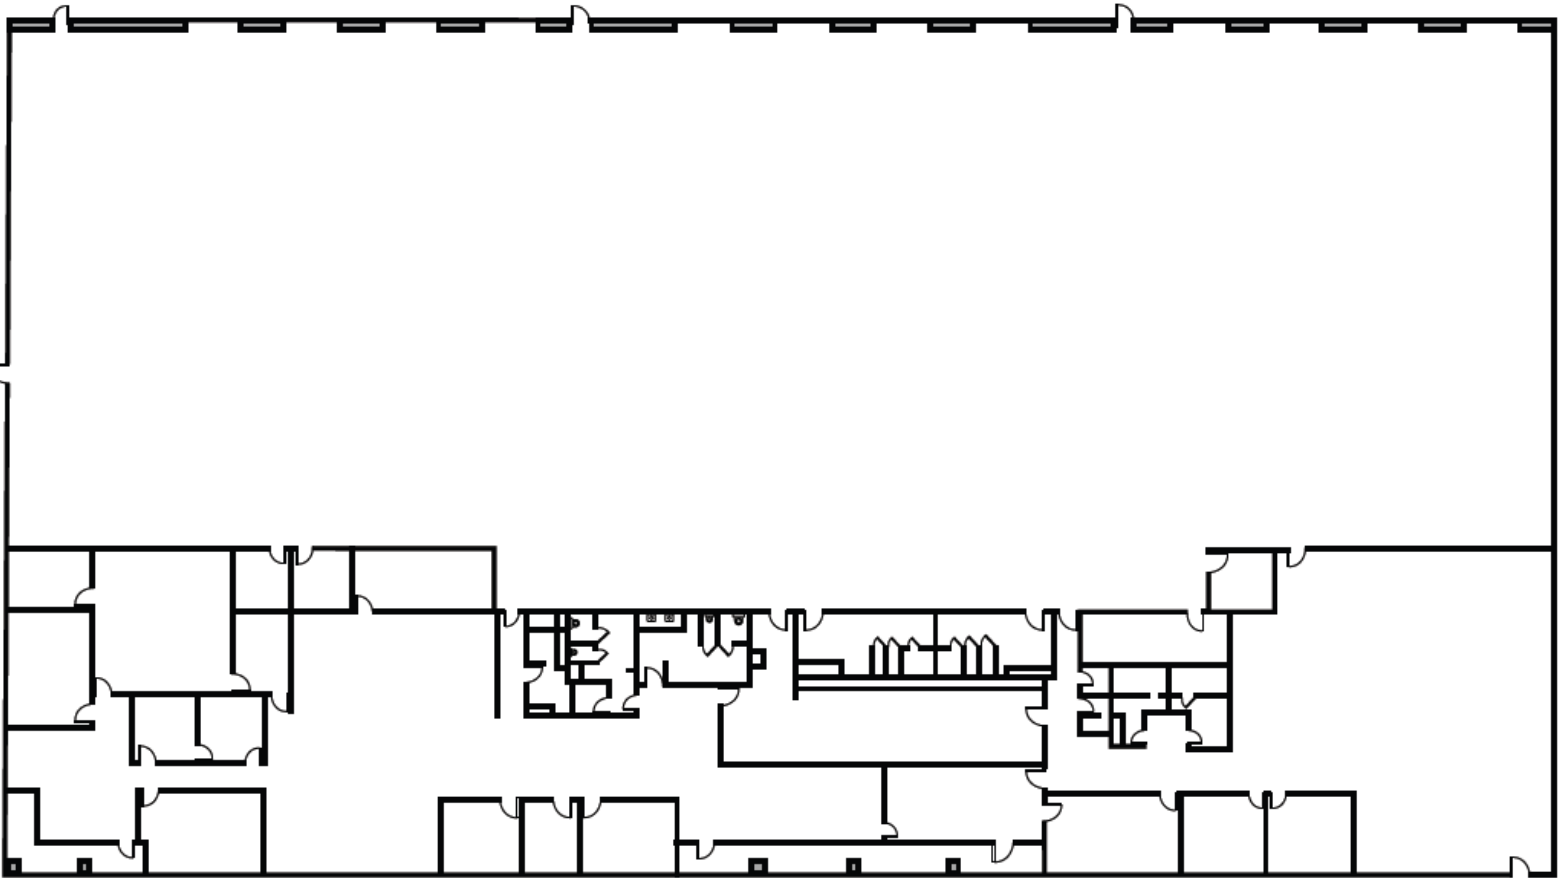

Tuscany Distribution Center 1

Suite 110 - 40,950 SF

INVESTCORP

Although information has been obtained from sources deemed reliable, neither Owner nor JLL makes any guarantees, warranties or representations, express or implied, as to the completeness or accuracy as to the information contained herein. Any projections, opinions, assumptions or estimates used are for example only. There may be differences between projected and actual results, and those differences may be material. The Property may be withdrawn without notice. Neither Owner nor JLL accepts any liability for any loss or damage suffered by any party resulting from reliance on this information. If the recipient of this information has signed a confidentiality agreement regarding this matter, this information is subject to the terms of that agreement. © 2024 Jones Lang LaSalle IP, Inc. All rights reserved.

Kyle McCulloch
kyle.mcculloch@jll.com
512 225 2713