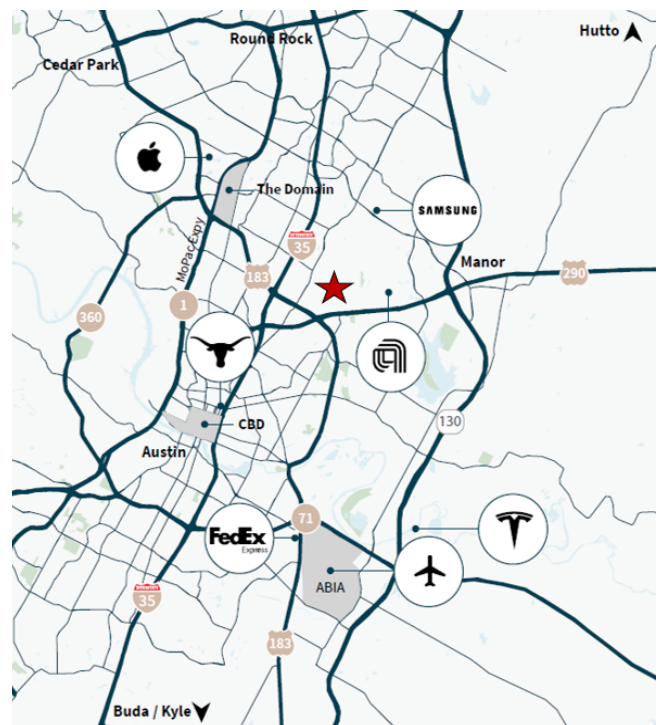

For lease

Tuscany Distribution Center 1
9013 Tuscany Way Austin TX 78754

Suite	110
Size	40,950 SF
Clear height	+/-24'
Office	25%
Loading	8 Dock high doors, 3 semi-dock doors, 1 ramp
Available	Now

Tuscany Distribution Center 1