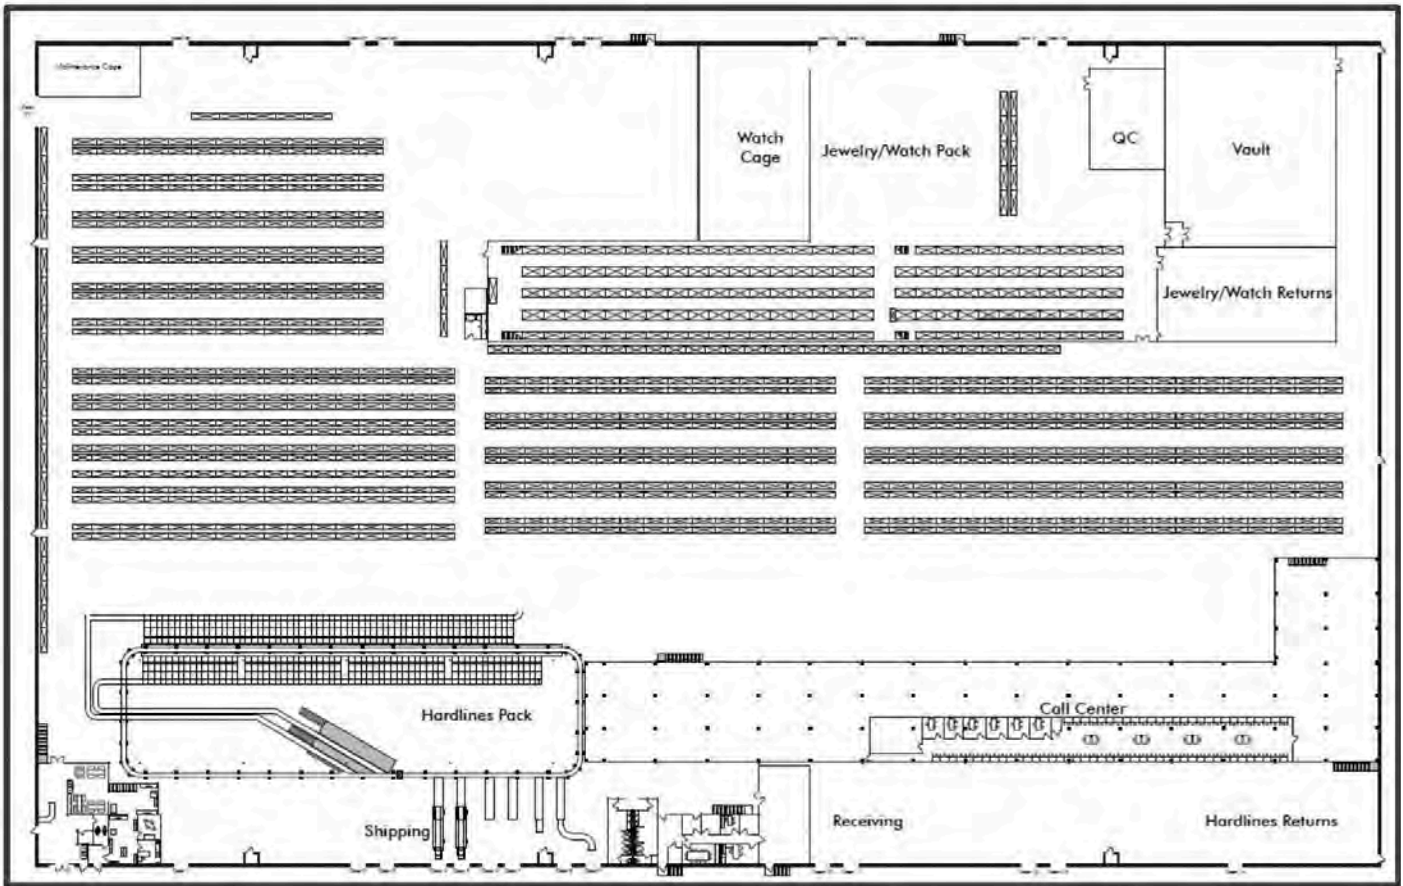

4811 - 4813 Nashville Road
Bowling Green, KY 42101

Building 1

Building 2 Office

Building 2