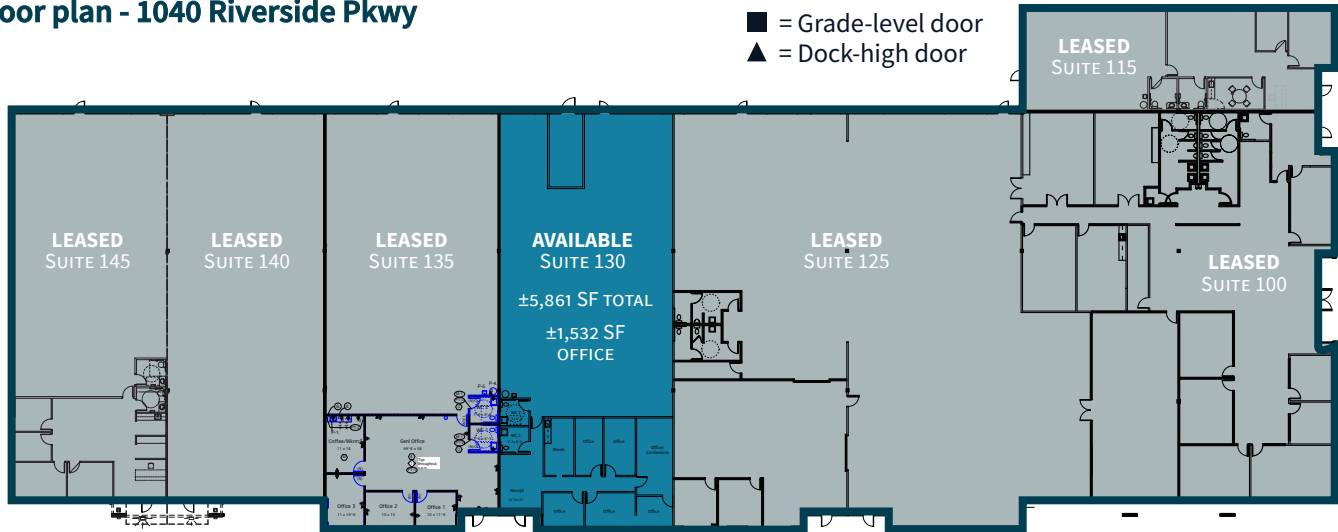

Floor plan - 1040 Riverside Pkwy

- = Grade-level door
- ▲ = Dock-high door

SITE PLAN NOT TO SCALE. ALL DIMENSIONS ARE APPROXIMATE.