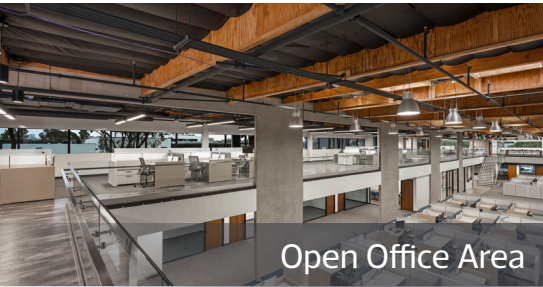

*FURNITURE NOT INCLUDED

5590 MOREHOUSE

Level 2

35,684 RSF

GENESIS

[The root of innovation]

Open Office Area

Private Pods

Kitchen & Lounge Space

Conference Rooms

Office

- 42 Workstations
- 6 Private Offices
- 3 Conference Rooms
- Break Area
- Print/Copy Area

- Lab
- Office

*FURNITURE NOT INCLUDED

Campus Amenities:

- Centralized Amenity Courtyard
- Outdoor Gathering and Seating Areas
- State-of-the-Art Fitness Center
- Yoga Studio
- Shared Conference Center
- On-Site Facilities Teams
- Shared Glashwash & Autoclave
- Walking Paths to Nearby Retail