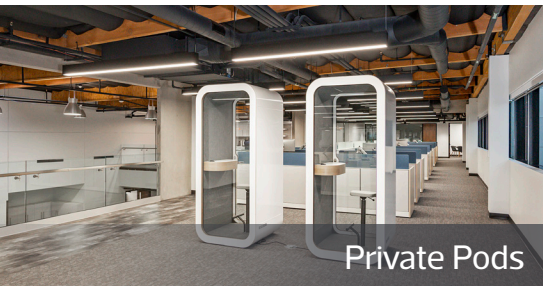

*FURNITURE NOT INCLUDED

5590 MOREHOUSE

Level 2

35,684 RSF

GENESIS

[The root of innovation]

Open Office Area

Private Pods

Kitchen & Lounge Space

Conference Rooms

Office

- 42 Workstations
- 6 Private Offices
- 3 Conference Rooms
- Break Area
- Print/Copy Area

- Lab
- Office

*FURNITURE NOT INCLUDED

Campus Amenities:

- Centralized Amenity Courtyard
- Outdoor Gathering and Seating Areas
- State-of-the-Art Fitness Center
- Yoga Studio
- Shared Conference Center
- On-Site Facilities Teams
- Shared Glashwash & Autoclave
- Walking Paths to Nearby Retail