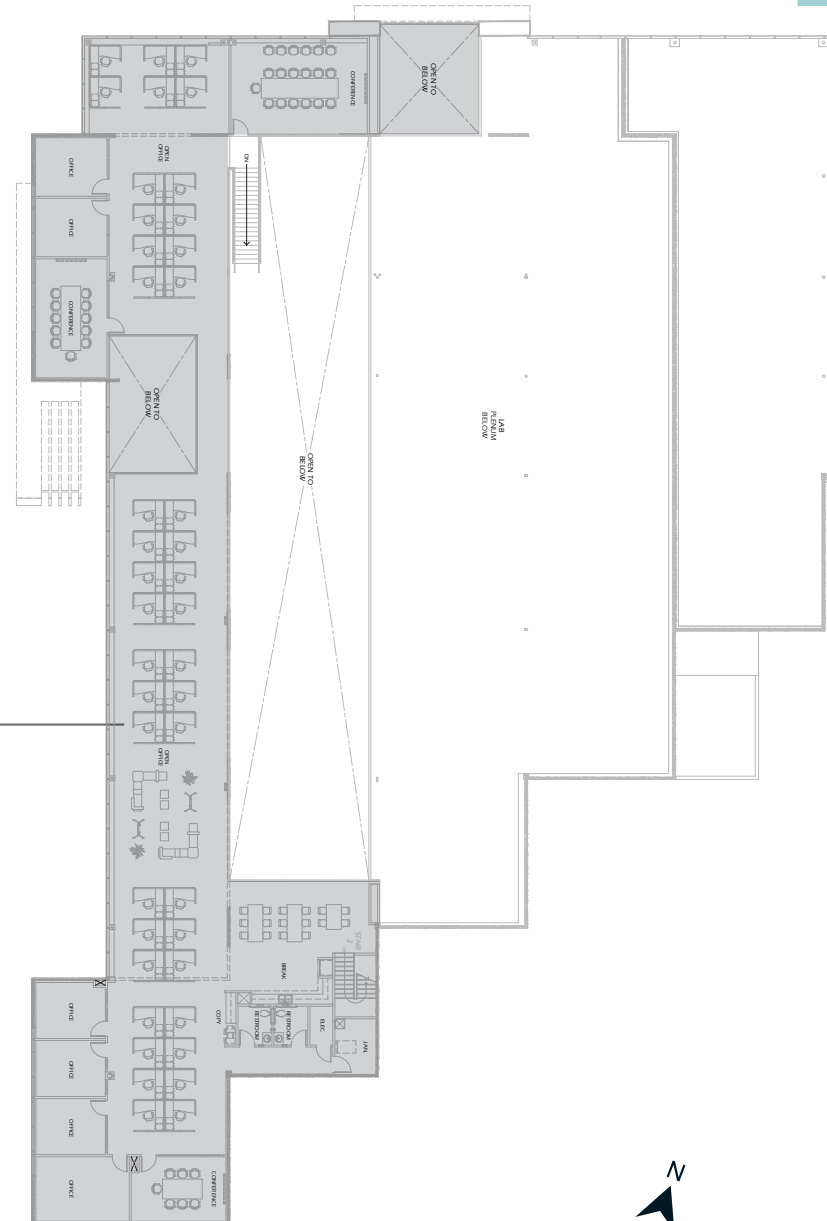

Side-by-Side Lab & Office

Lab Support Room

Office

- 47 Workstations
- 10 Private Offices
- 5 Conference Rooms
- Break Area
- Reception Area

- Lab
- Office

Lab

- 11 Lab Benches
- Tissue Culture Room
- Cold Room
- 2 Freezer & 1 Fridge Room
- Glass Wash
- 2 Holding Rooms
- 2 Storage Rooms
- Mass Spec's Room
- Shipping/Receiving

*FURNITURE NOT INCLUDED

5590 MOREHOUSE

Level 2

35,684 RSF

GENESIS

[The root of innovation]

Open Office Area

Private Pods

Kitchen & Lounge Space

Conference Rooms

Office

- 42 Workstations
- 6 Private Offices
- 3 Conference Rooms
- Break Area
- Print/Copy Area

- Lab
- Office

*FURNITURE NOT INCLUDED

Campus Amenities:

- Centralized Amenity Courtyard
- Outdoor Gathering and Seating Areas
- State-of-the-Art Fitness Center
- Yoga Studio
- Shared Conference Center
- On-Site Facilities Teams
- Shared Glashwash & Autoclave
- Walking Paths to Nearby Retail