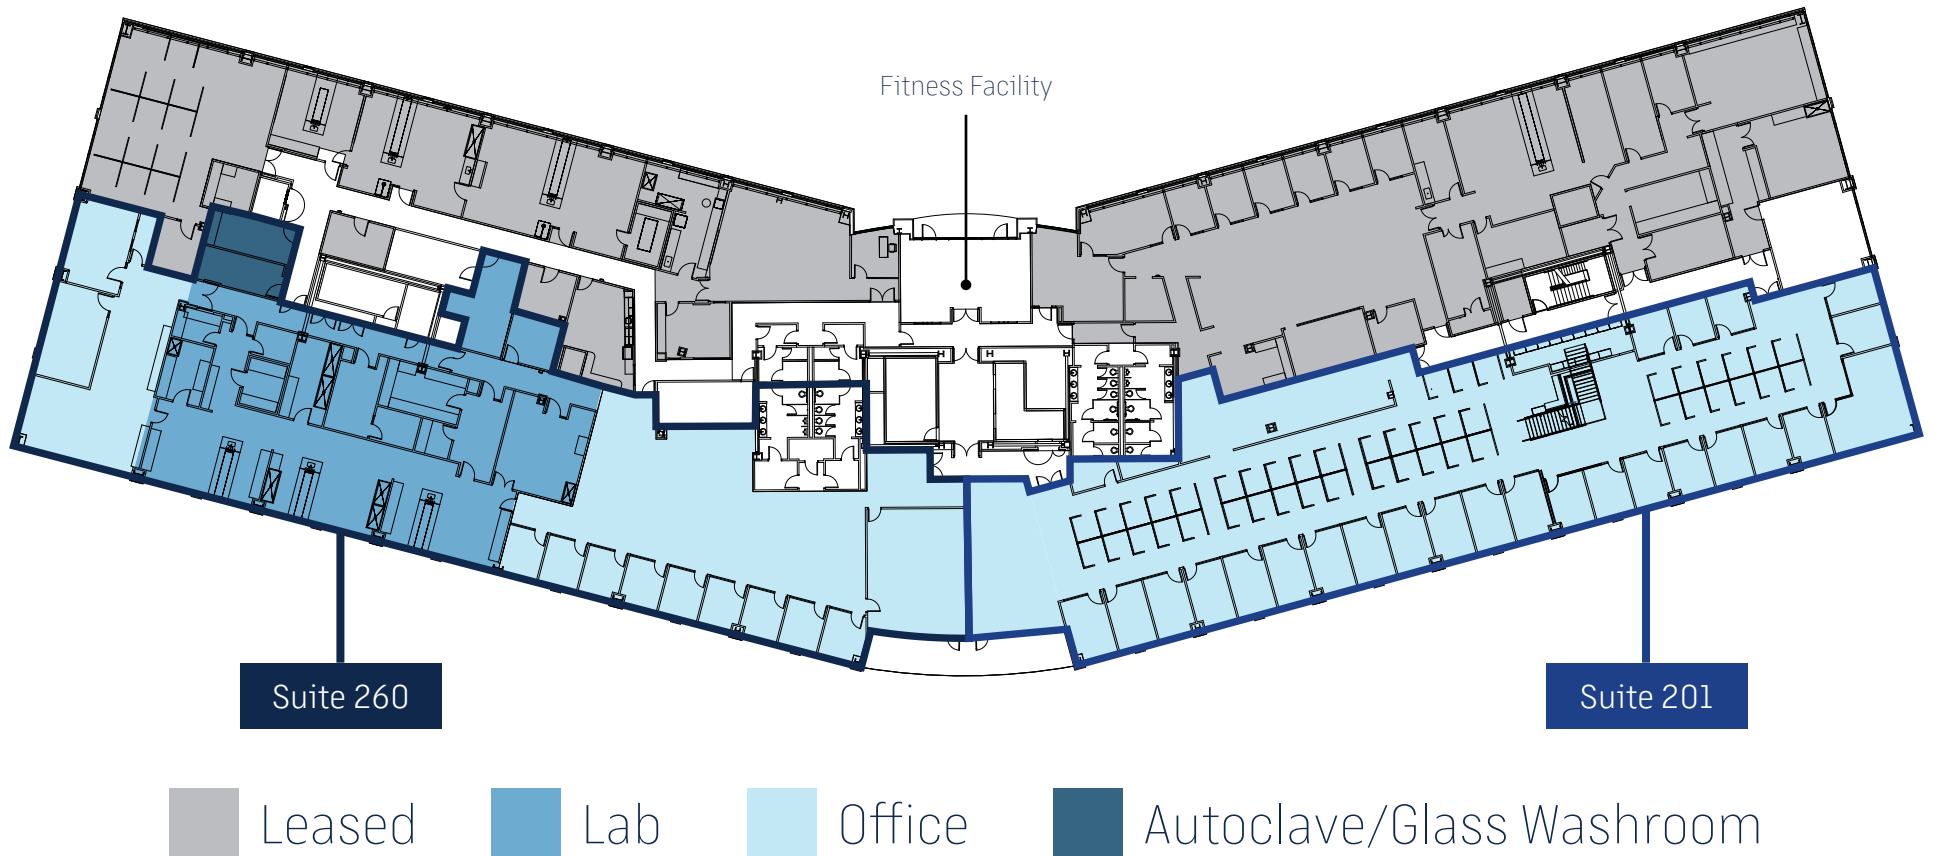

## Floor 1

**Suite 102 - ±3,402 SF Total** (Vivarium)

Available 6/1/26

Vivarium  Leased

## Floor 2

**Suite 260 - ±12,912 SF Total** (7,470 Office / 5,442 Lab)

**Suite 201 - ±13,985 SF Total** (Office)