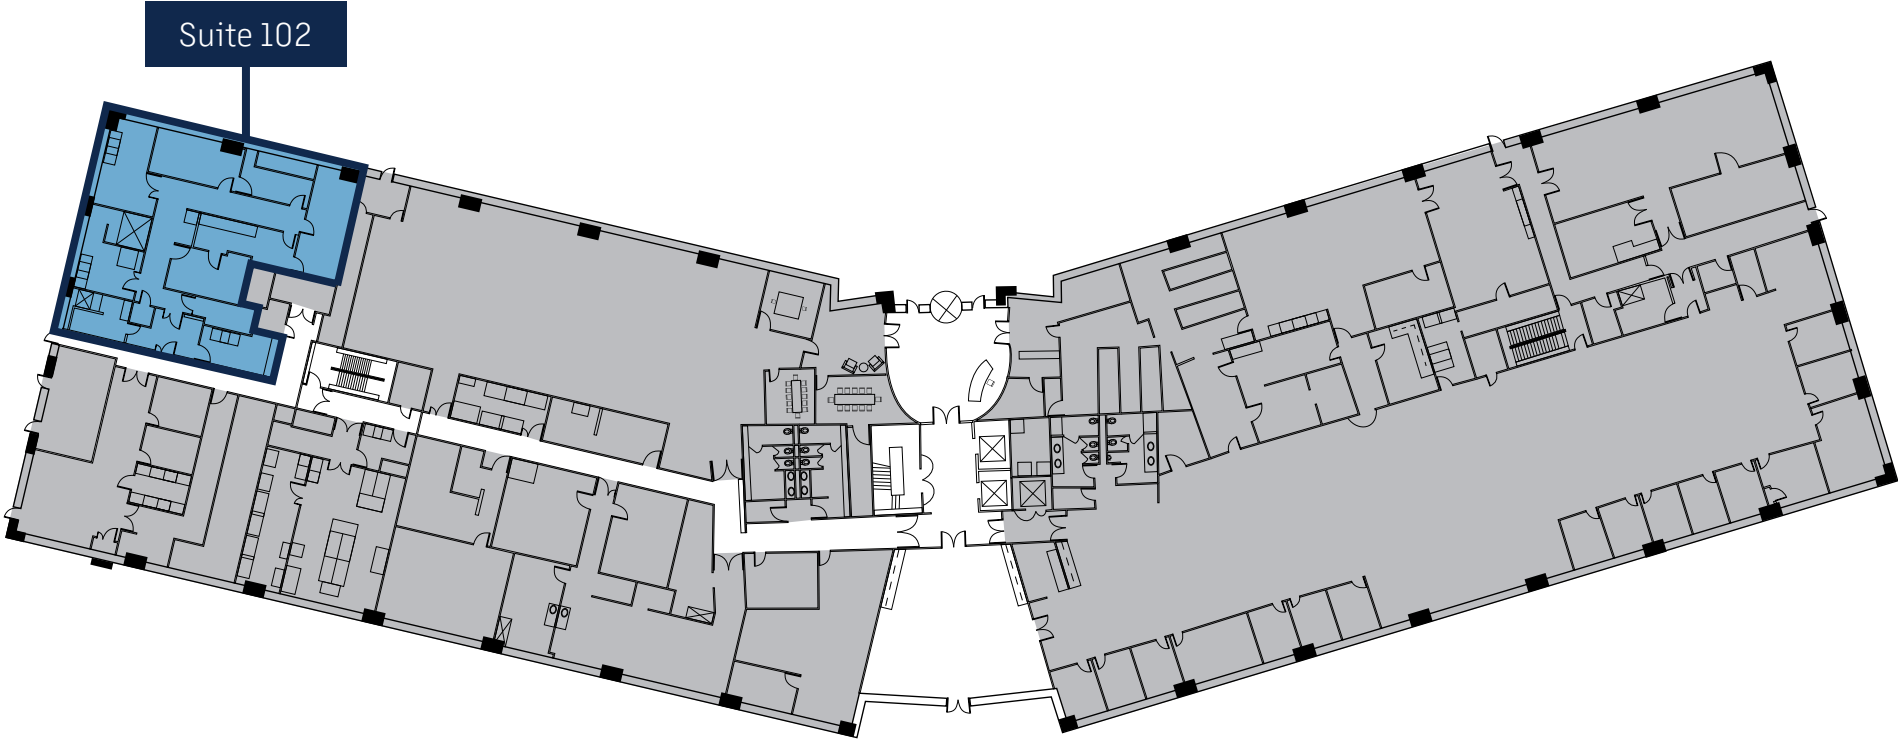

## Floor 1

**Suite 102 - ±3,402 SF Total** (Vivarium)

Available 6/1/26

Vivarium  Leased

## Floor 2

**Suite 260 - ±12,912 SF Total** (7,470 Office / 5,442 Lab)

**Suite 201 - ±13,985 SF Total** (Office)