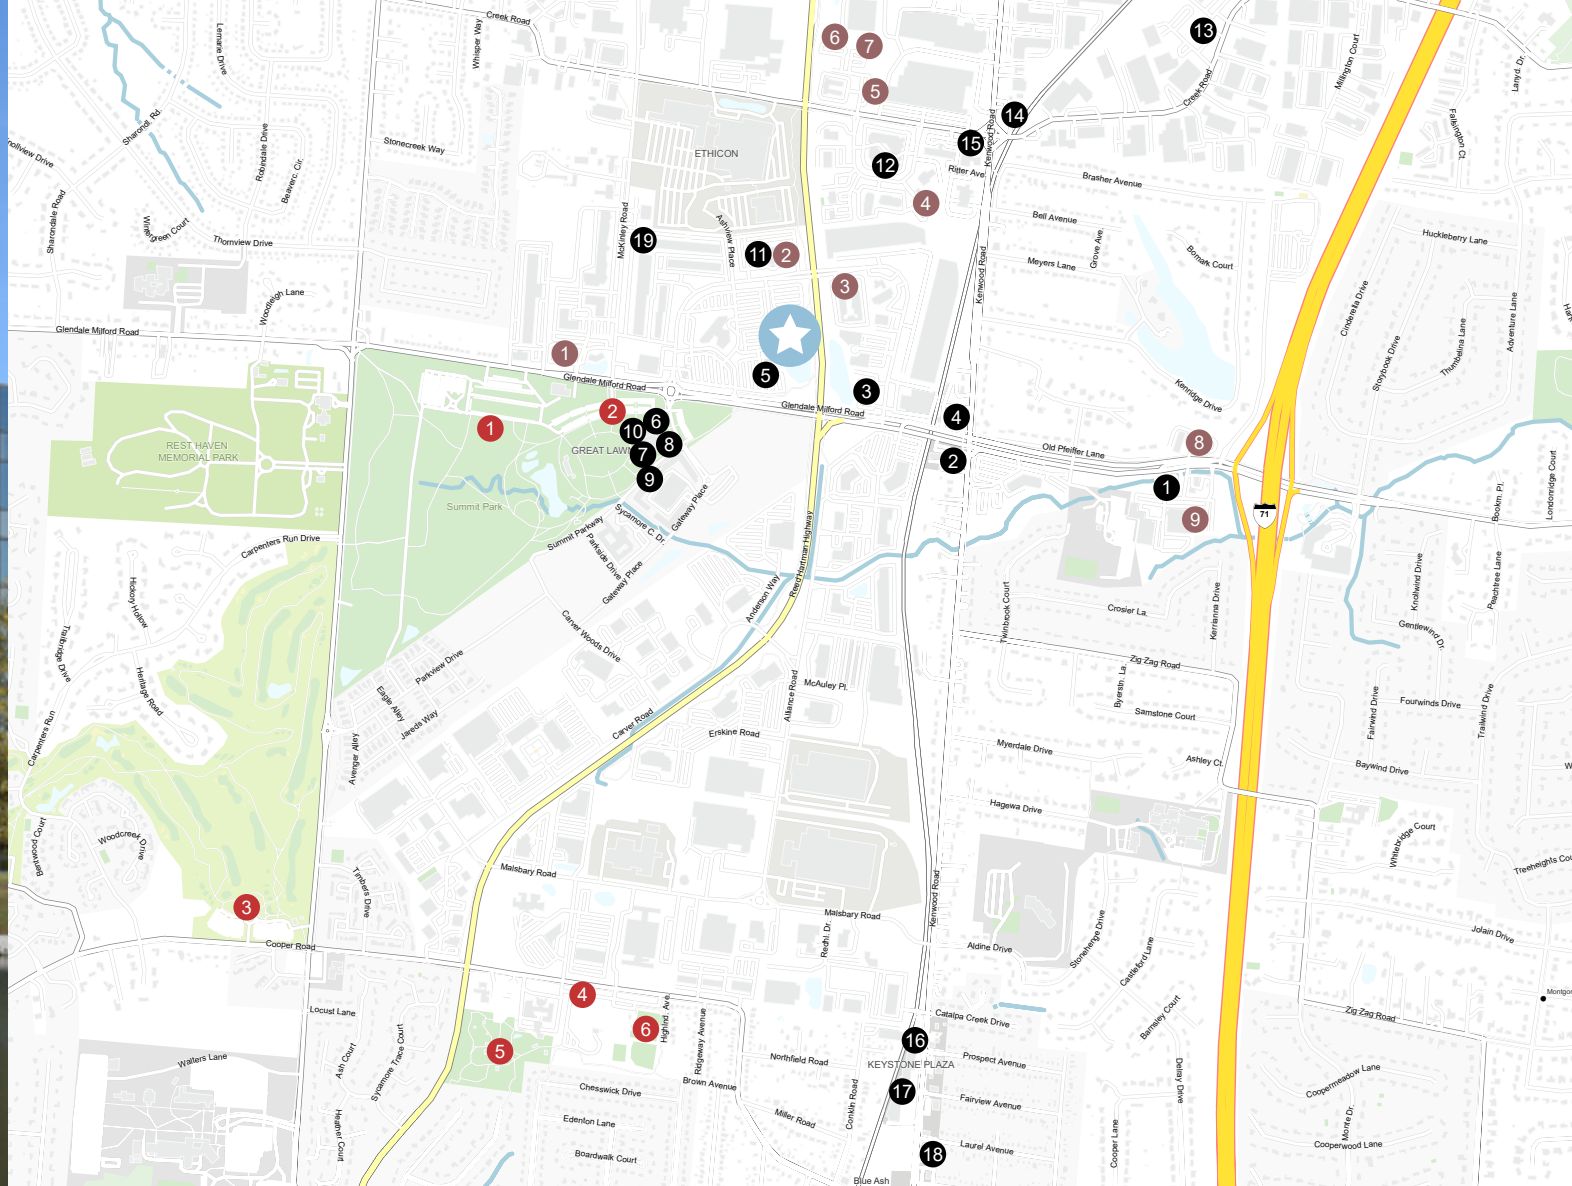

## AMENITIES

### Dining

1. Bob Evans
2. City Barbeque
3. Firehouse Grill & Brewery
4. Rhino's Frozen Yogurt & Soft Serve
5. Buffalo Wild Wings
6. Nanny Belle's
7. The Brown Dog Cafe
8. Sugar N' Spice Diner
9. Gold Spoon Creamery
10. TAHONA Taqueria+Tequila Bar
11. Blu Restaurant & Bar
12. Apple Spice Junction
13. Fretboard Brewing Company
14. Through The Garden Restaurant
15. Sammy's Craft Burgers & Beers
16. QDOBA Mexican Eats
17. Marx Bagels
18. Starbucks
19. Molly's Cupcakes Baking Kitchen - Catering Kitchen

### Hotels

1. Wingate by Wyndham
2. Embassy Suites by Hilton
3. Courtyard by Marriott
4. MainStay Suites
5. Holiday Inn Express & Suites
6. Comfort Inn
7. SpringHill Suites by Marriott
8. Red Roof Inn
9. Quality Hotel Conference Center

## CONVENIENTLY LOCATED