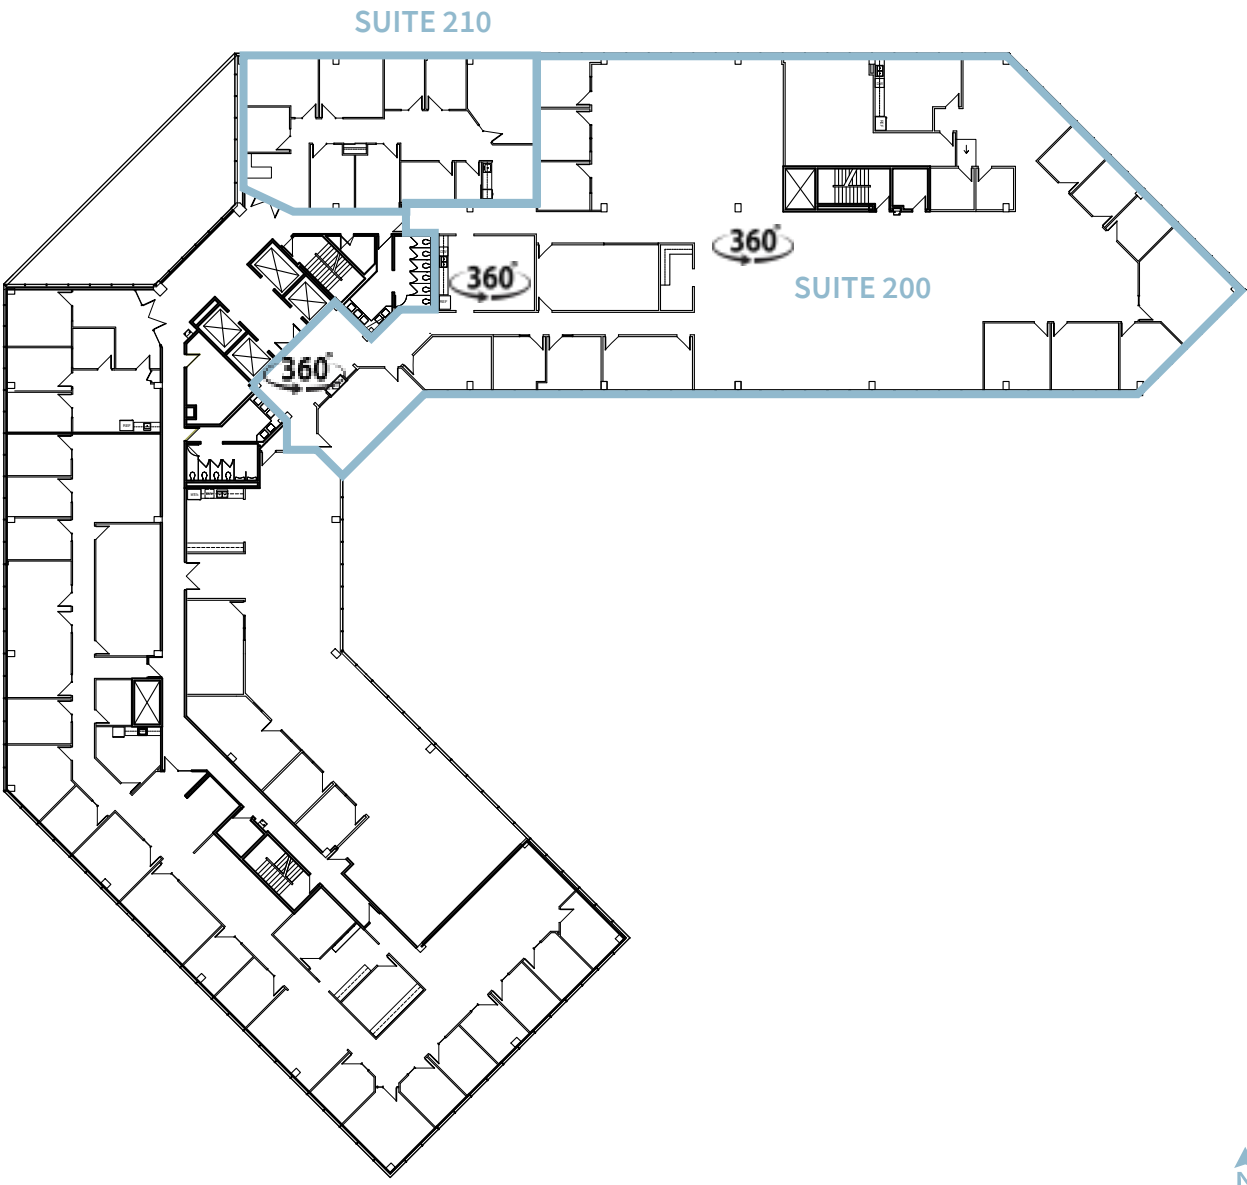

Finished tenant spaces allow for prospective tenants to visualize their office with high-end finishes and modern designs.

TENANT SPACES

## TENANT AMENITIES

FIRST FLOOR

SUITE 100 - 2,970 RSF AVAILABLE

SECOND FLOOR

SUITE 200 - 13,632 RSF AVAILABLE 7/31/2025 } 16,260 RSF CONTIGUOUS  
SUITE 210 - 2,628 RSF AVAILABLE

## THIRD FLOOR

SUITE 300 - 3,297 RSF AVAILABLE  
SUITE 396 - 2,444 RSF AVAILABLE

## FOURTH FLOOR

SUITE 400 - 16,002 RSF AVAILABLE 8/1/2025