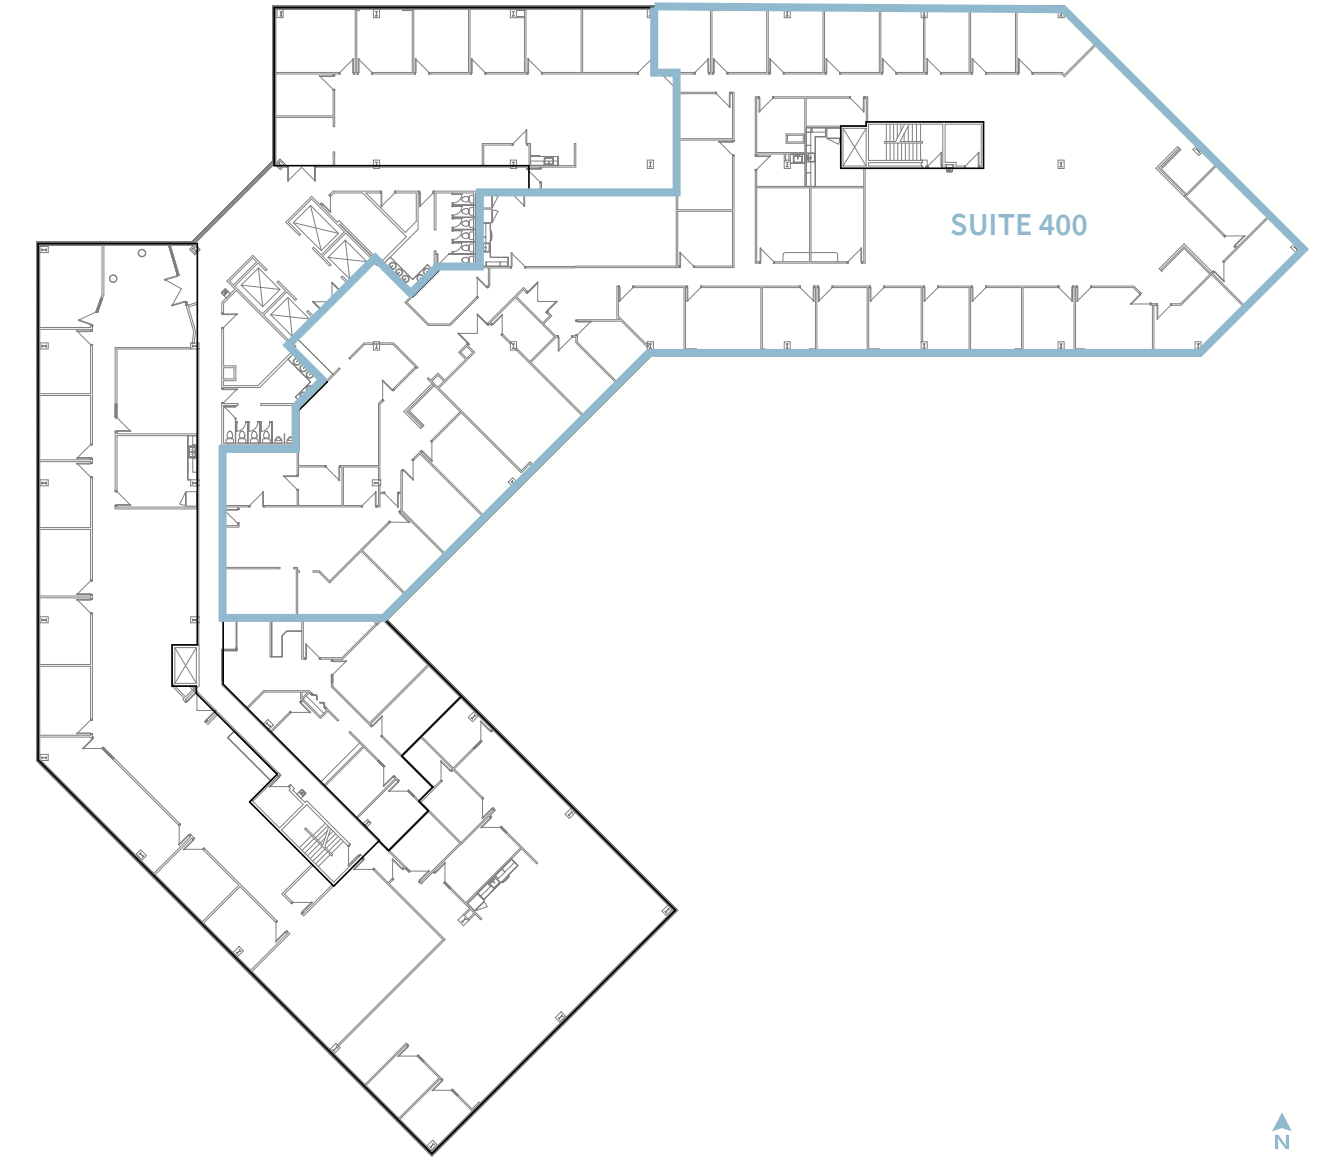

Finished tenant spaces allow for prospective tenants to visualize their office with high-end finishes and modern designs.

TENANT SPACES

## TENANT AMENITIES

FIRST FLOOR

SUITE 100 - 2,970 RSF AVAILABLE

SECOND FLOOR

SUITE 200 - 13,632 RSF AVAILABLE 7/31/2025 } 16,260 RSF CONTIGUOUS  
SUITE 210 - 2,628 RSF AVAILABLE

## THIRD FLOOR

SUITE 300 - 3,297 RSF AVAILABLE  
SUITE 396 - 2,444 RSF AVAILABLE

## FOURTH FLOOR

SUITE 400 - 16,002 RSF AVAILABLE 8/1/2025