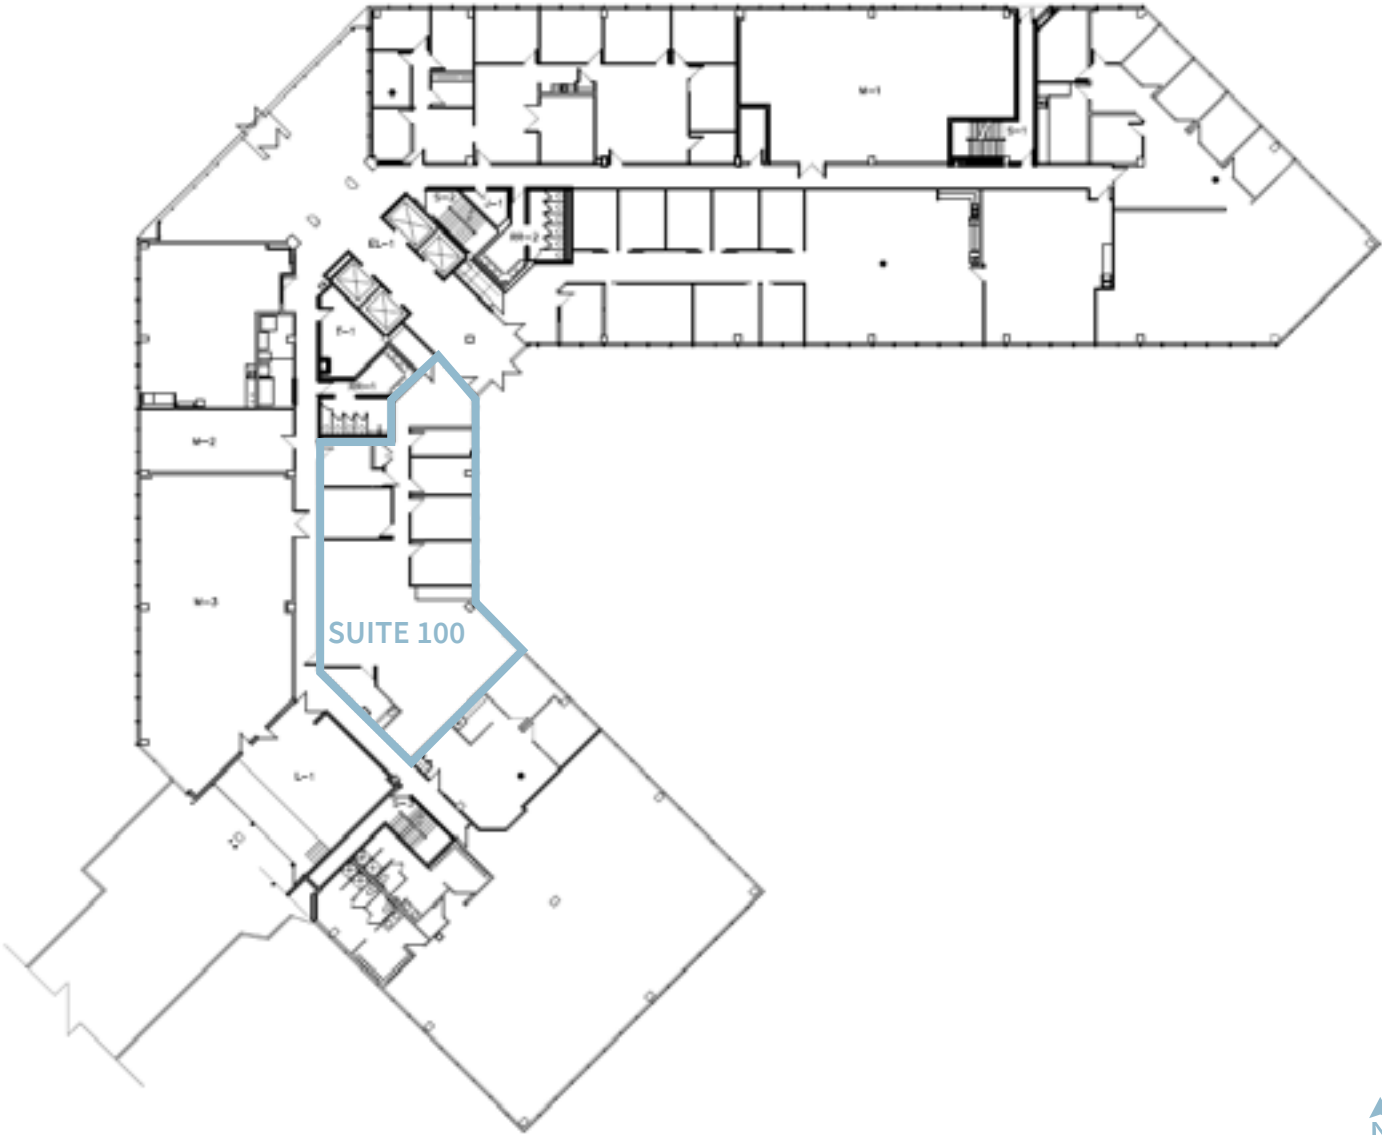

## BUILDING HIGHLIGHTS

6 stories

Free on-site fitness center

180,578 SF

50-person conference center on campus

Ample parking

30-person meeting room

Walking distance to Summit Park, restaurants, and other Blue Ash amenities

Finished tenant spaces allow for prospective tenants to visualize their office with high-end finishes and modern designs.

TENANT SPACES

## TENANT AMENITIES

FIRST FLOOR

SUITE 100 - 2,970 RSF AVAILABLE

SECOND FLOOR

SUITE 200 - 13,632 RSF AVAILABLE 7/31/2025 } 16,260 RSF CONTIGUOUS  
SUITE 210 - 2,628 RSF AVAILABLE

## THIRD FLOOR

SUITE 300 - 3,297 RSF AVAILABLE  
SUITE 396 - 2,444 RSF AVAILABLE