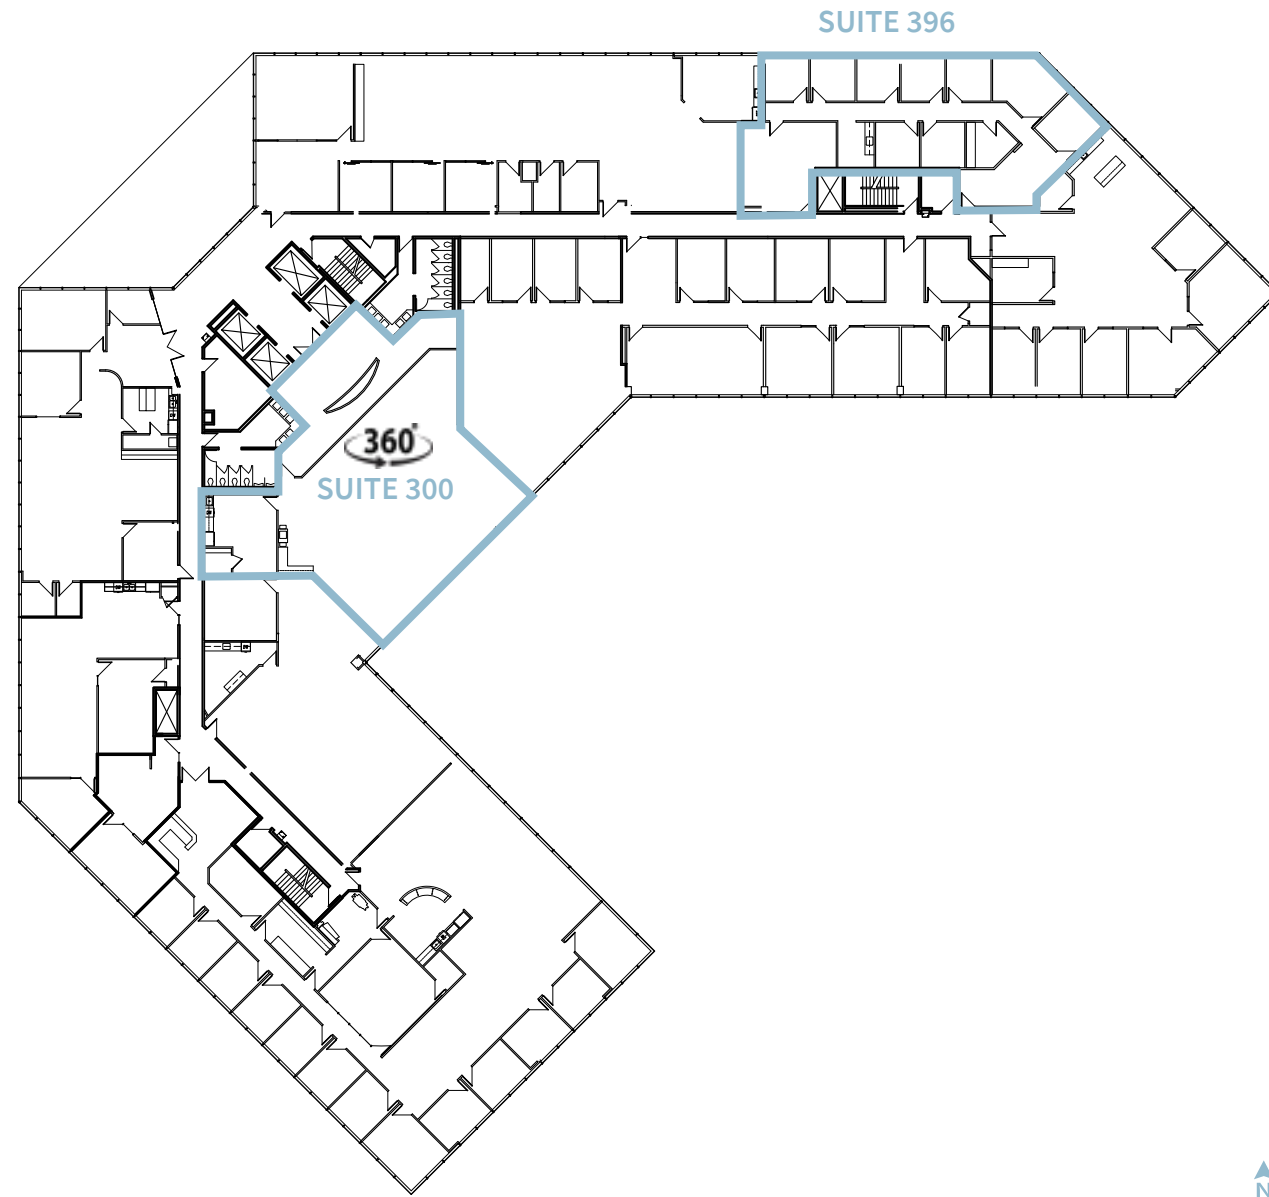

Finished tenant spaces allow for prospective tenants to visualize their office with high-end finishes and modern designs.

TENANT SPACES

## TENANT AMENITIES

FIRST FLOOR

SUITE 100 - 2,970 RSF AVAILABLE

SECOND FLOOR

SUITE 200 - 13,632 RSF AVAILABLE 7/31/2025 } 16,260 RSF CONTIGUOUS  
SUITE 210 - 2,628 RSF AVAILABLE

## THIRD FLOOR

SUITE 300 - 3,297 RSF AVAILABLE  
SUITE 396 - 2,444 RSF AVAILABLE

## FOURTH FLOOR

SUITE 400 - 16,002 RSF AVAILABLE 8/1/2025