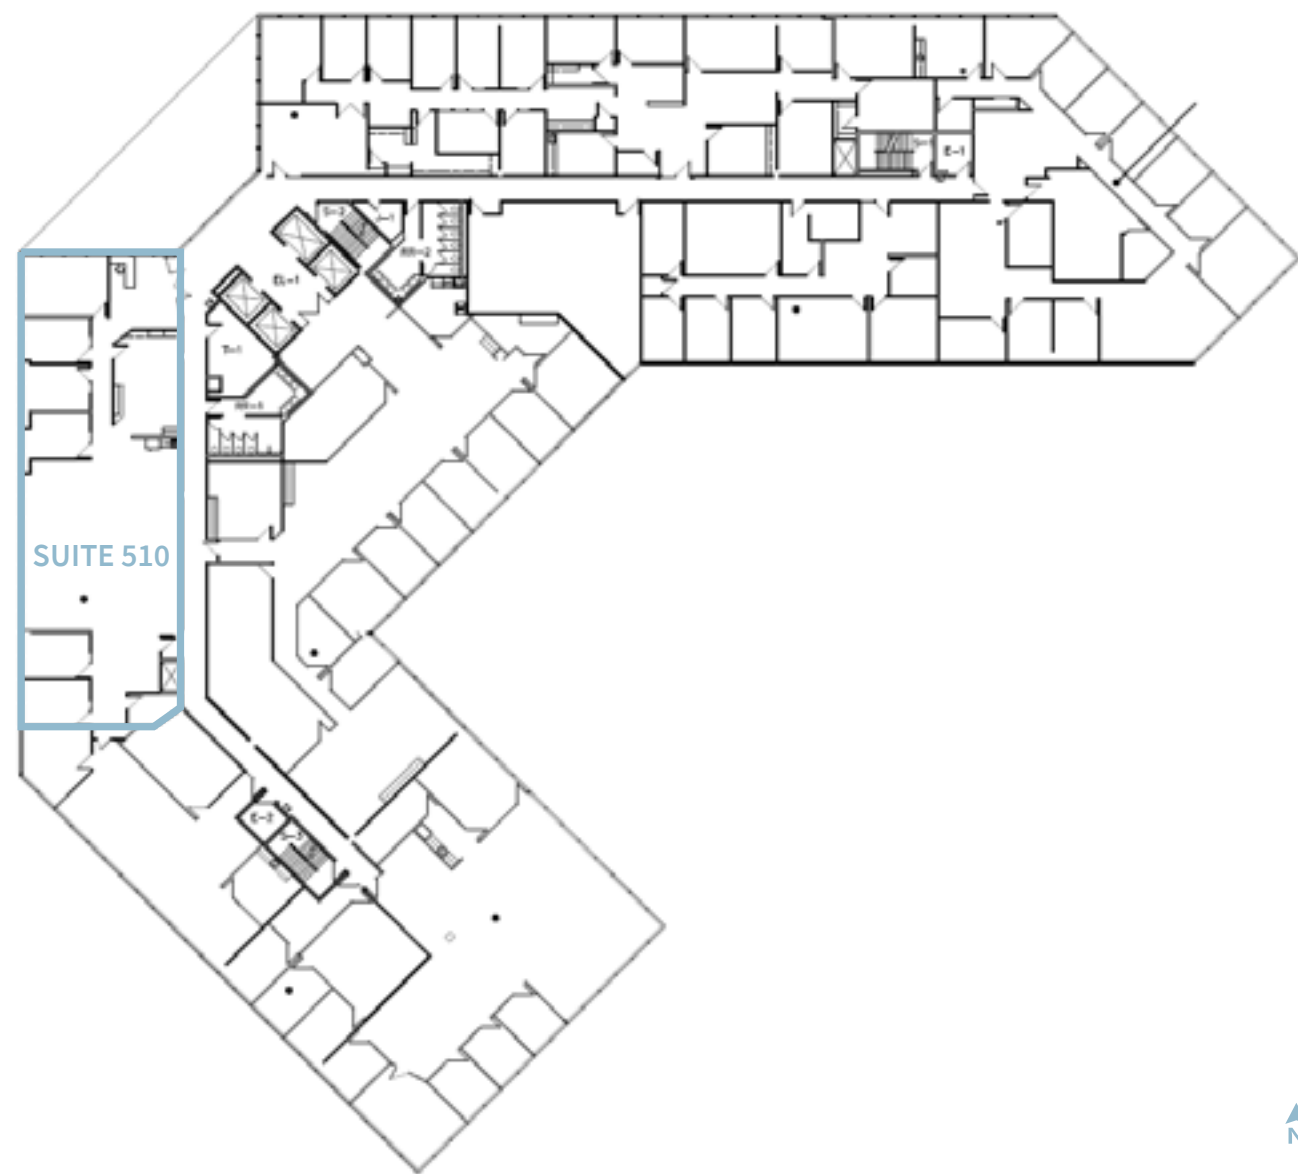

## TENANT AMENITIES

FIRST FLOOR

SUITE 100 - 2,970 RSF AVAILABLE

SECOND FLOOR

SUITE 200 - 13,632 RSF AVAILABLE 7/31/2025 } 16,260 RSF CONTIGUOUS  
SUITE 210 - 2,628 RSF AVAILABLE

## THIRD FLOOR

SUITE 300 - 3,297 RSF AVAILABLE  
SUITE 396 - 2,444 RSF AVAILABLE

## FOURTH FLOOR

SUITE 400 - 16,002 RSF AVAILABLE 8/1/2025

## FIFTH FLOOR

SUITE 510 - 4,048 RSF AVAILABLE 11/31/25