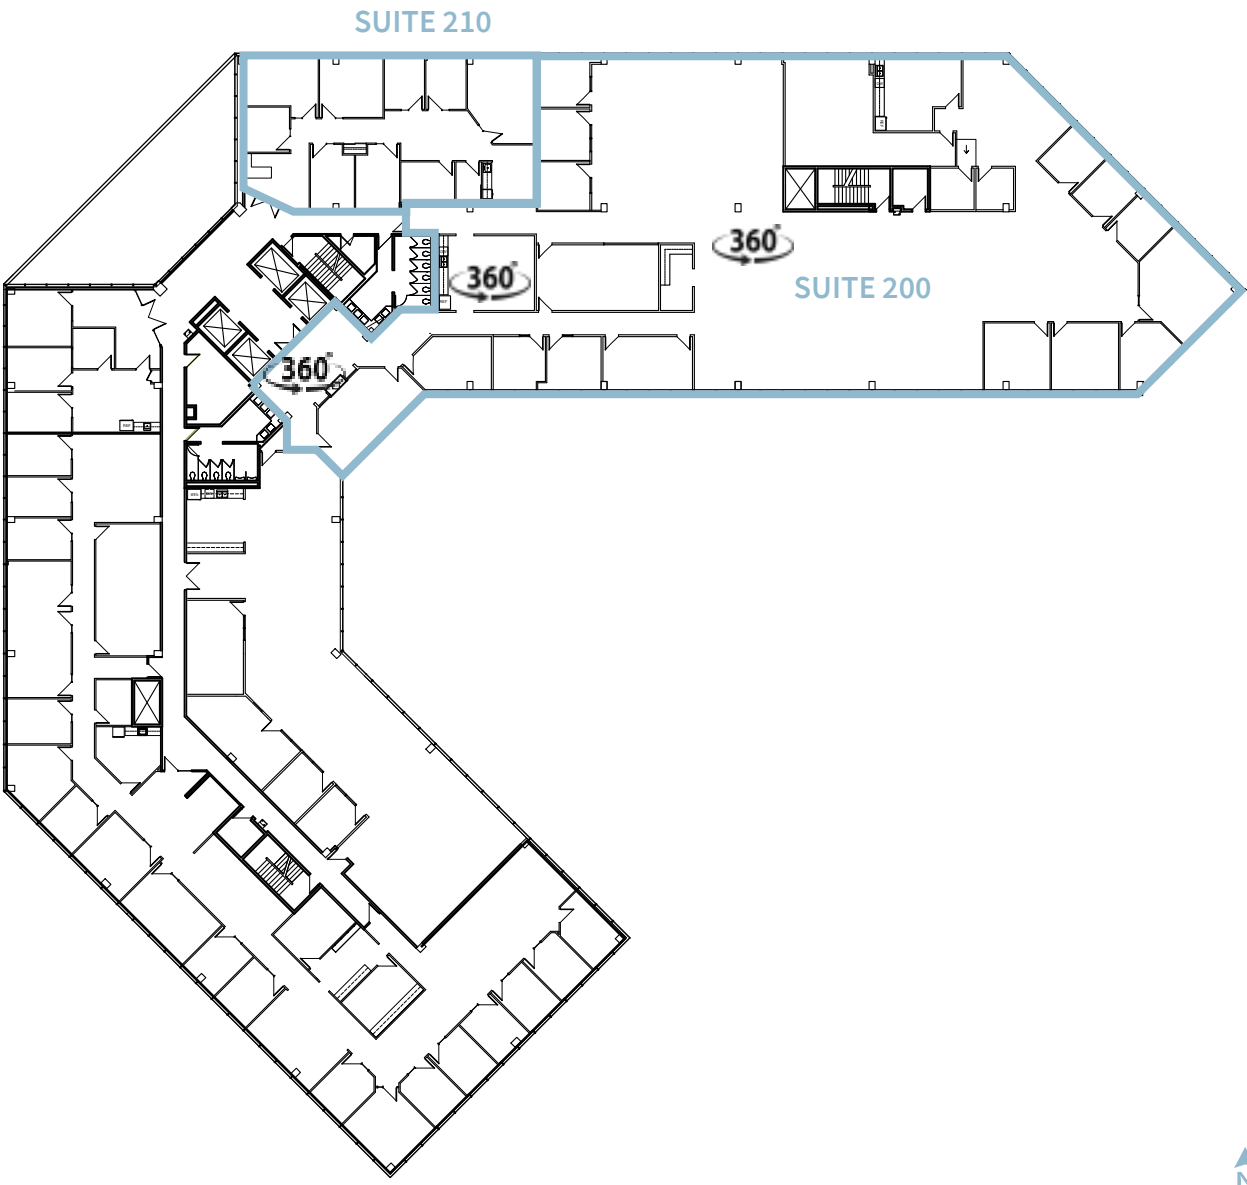

FIRST FLOOR

SUITE 100 - 2,970 RSF AVAILABLE

SECOND FLOOR

SUITE 200 - 13,632 RSF AVAILABLE 7/31/2025 } 16,260 RSF CONTIGUOUS  
SUITE 210 - 2,628 RSF AVAILABLE

**THIRD FLOOR**

SUITE 300 - 3,297 RSF AVAILABLE  
SUITE 396 - 2,444 RSF AVAILABLE

**FOURTH FLOOR**

SUITE 400 - 16,002 RSF AVAILABLE 8/1/2025

## FIFTH FLOOR

SUITE 510 - 4,048 RSF AVAILABLE 11/31/25