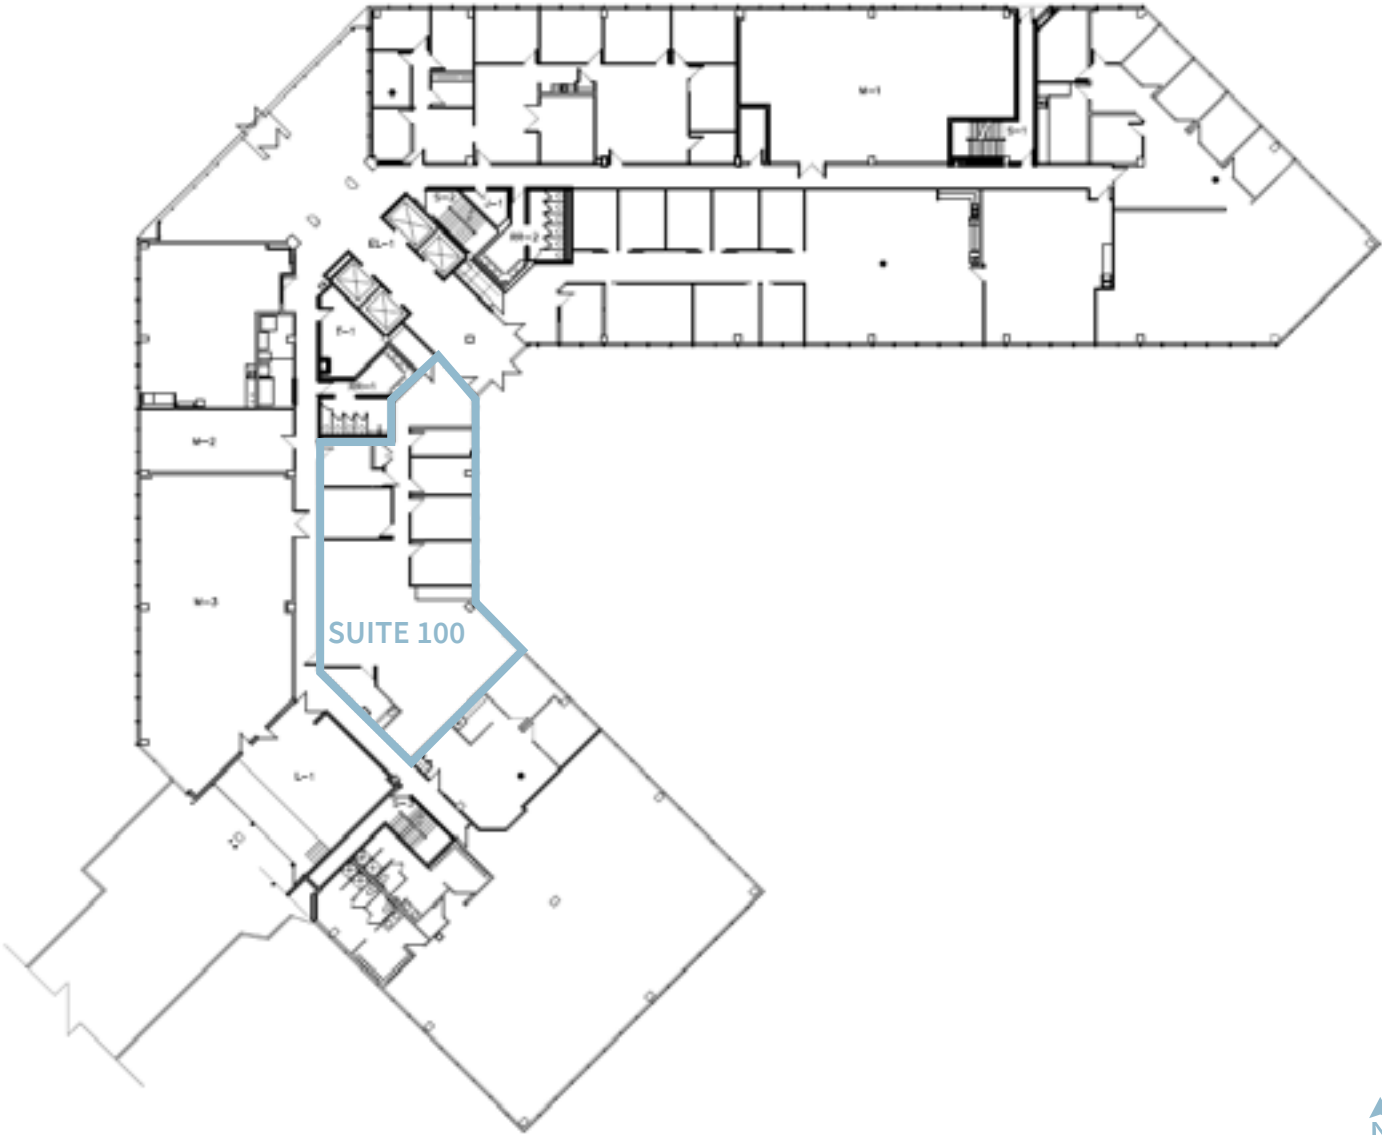

FIRST FLOOR

SUITE 100 - 2,970 RSF AVAILABLE

SECOND FLOOR

SUITE 200 - 13,632 RSF AVAILABLE 7/31/2025 } 16,260 RSF CONTIGUOUS  
SUITE 210 - 2,628 RSF AVAILABLE

**THIRD FLOOR**

SUITE 300 - 3,297 RSF AVAILABLE  
SUITE 396 - 2,444 RSF AVAILABLE

**FOURTH FLOOR**

SUITE 400 - 16,002 RSF AVAILABLE 8/1/2025

## FIFTH FLOOR

SUITE 510 - 4,048 RSF AVAILABLE 11/31/25