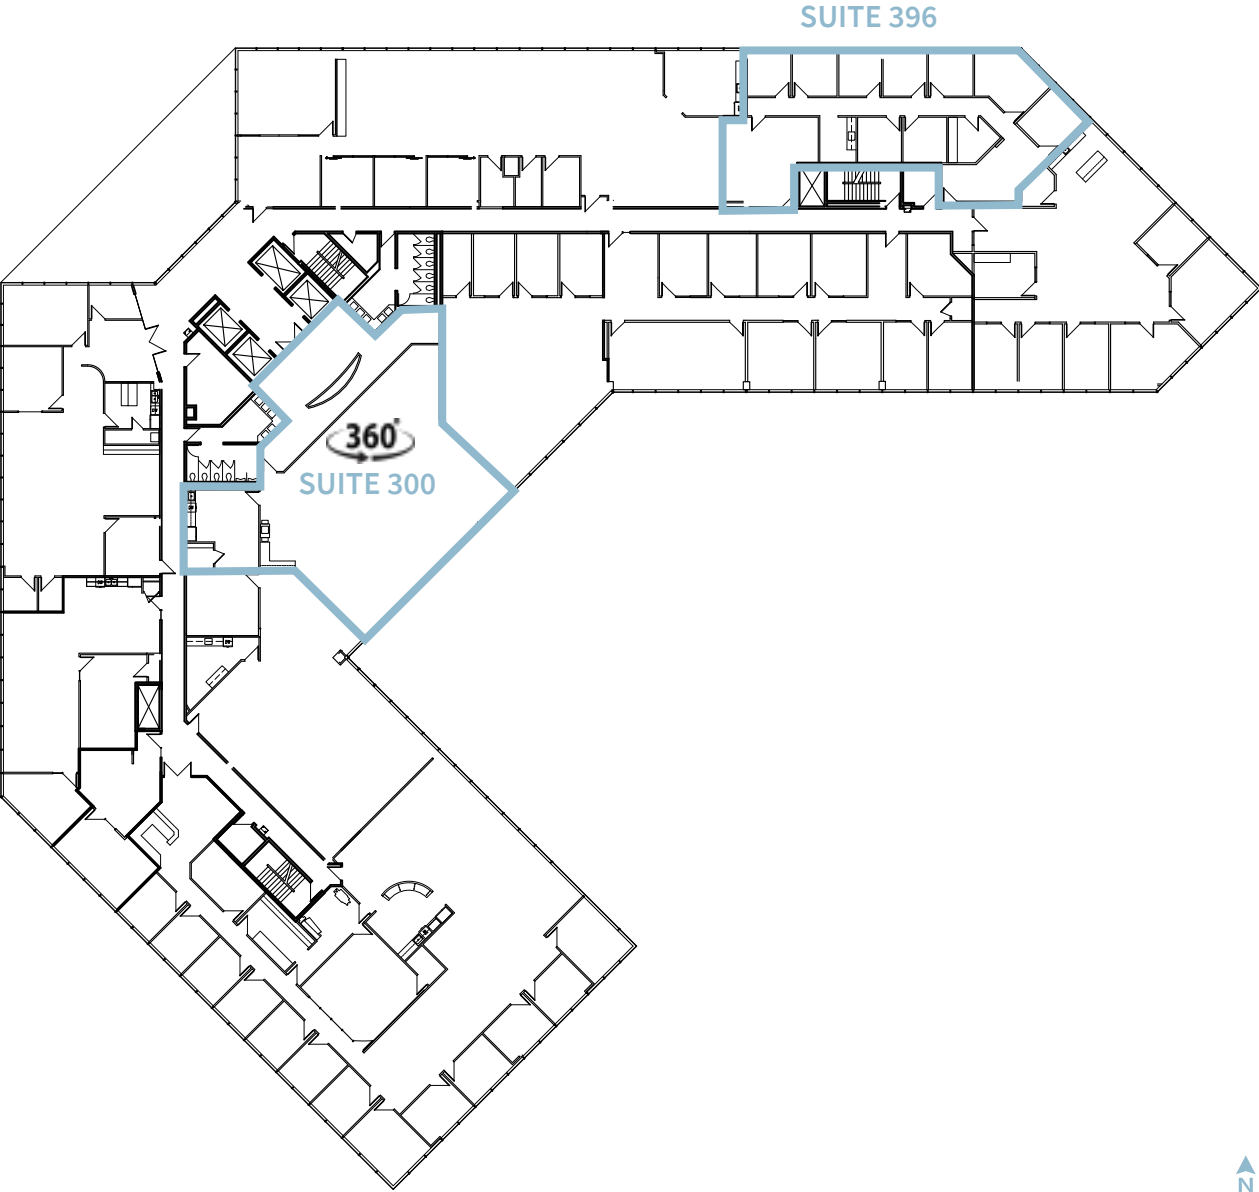

FIRST FLOOR

SUITE 100 - 2,970 RSF AVAILABLE

SECOND FLOOR

SUITE 200 - 13,632 RSF AVAILABLE 7/31/2025 } 16,260 RSF CONTIGUOUS  
SUITE 210 - 2,628 RSF AVAILABLE

**THIRD FLOOR**

SUITE 300 - 3,297 RSF AVAILABLE  
SUITE 396 - 2,444 RSF AVAILABLE

**FOURTH FLOOR**

SUITE 400 - 16,002 RSF AVAILABLE 8/1/2025

## FIFTH FLOOR

SUITE 510 - 4,048 RSF AVAILABLE 11/31/25