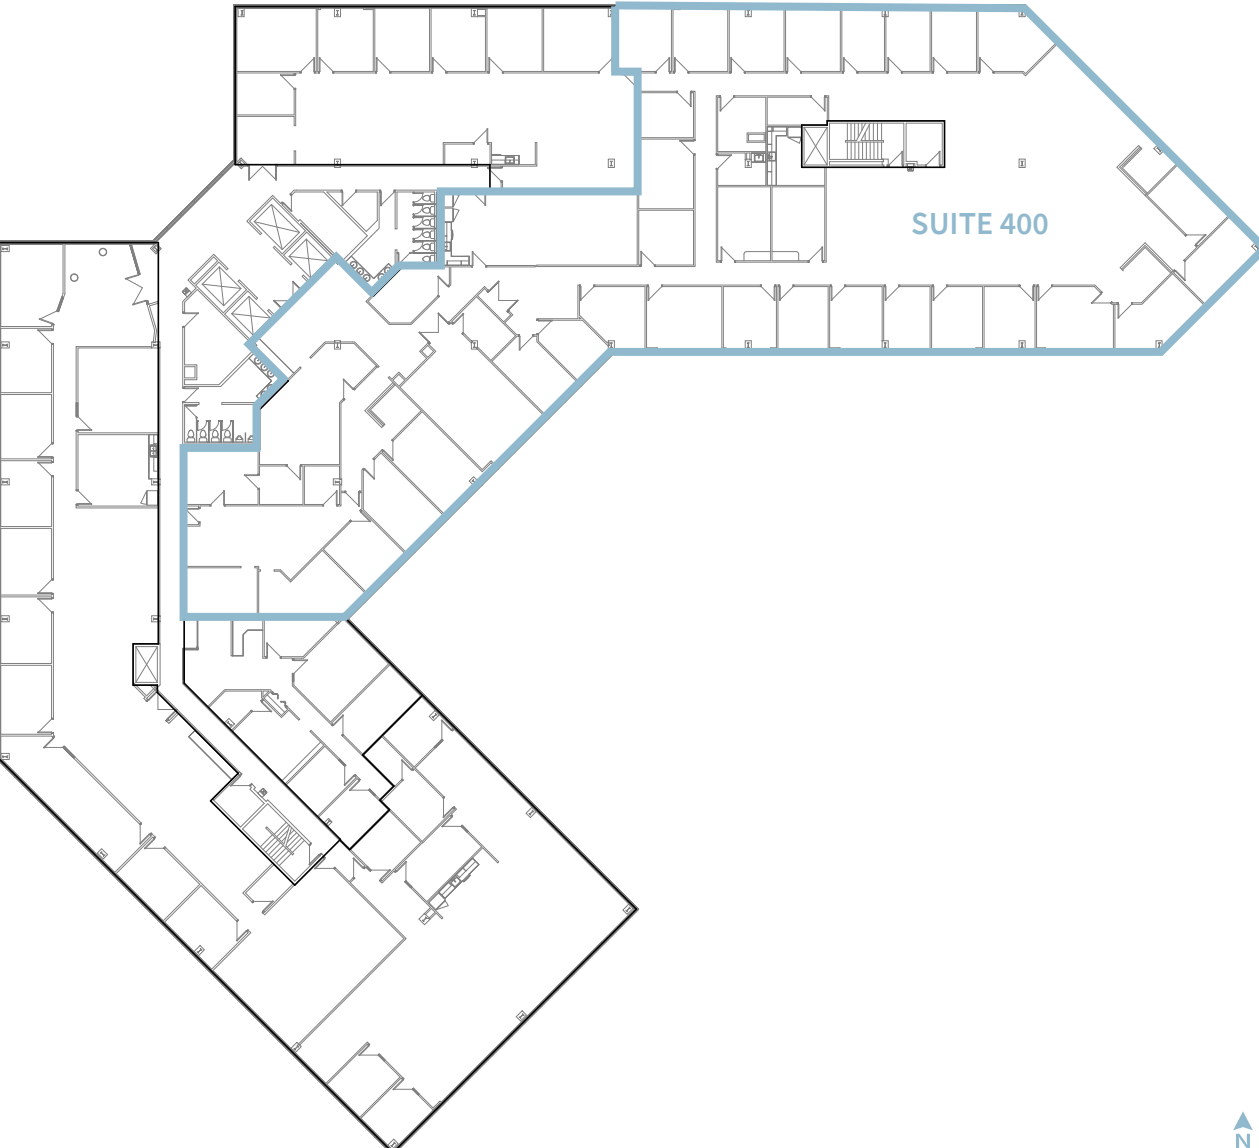

FIRST FLOOR

SUITE 100 - 2,970 RSF AVAILABLE

SECOND FLOOR

SUITE 200 - 13,632 RSF AVAILABLE 7/31/2025 } 16,260 RSF CONTIGUOUS  
SUITE 210 - 2,628 RSF AVAILABLE

**THIRD FLOOR**

SUITE 300 - 3,297 RSF AVAILABLE  
SUITE 396 - 2,444 RSF AVAILABLE

**FOURTH FLOOR**

SUITE 400 - 16,002 RSF AVAILABLE 8/1/2025

## FIFTH FLOOR

SUITE 510 - 4,048 RSF AVAILABLE 11/31/25