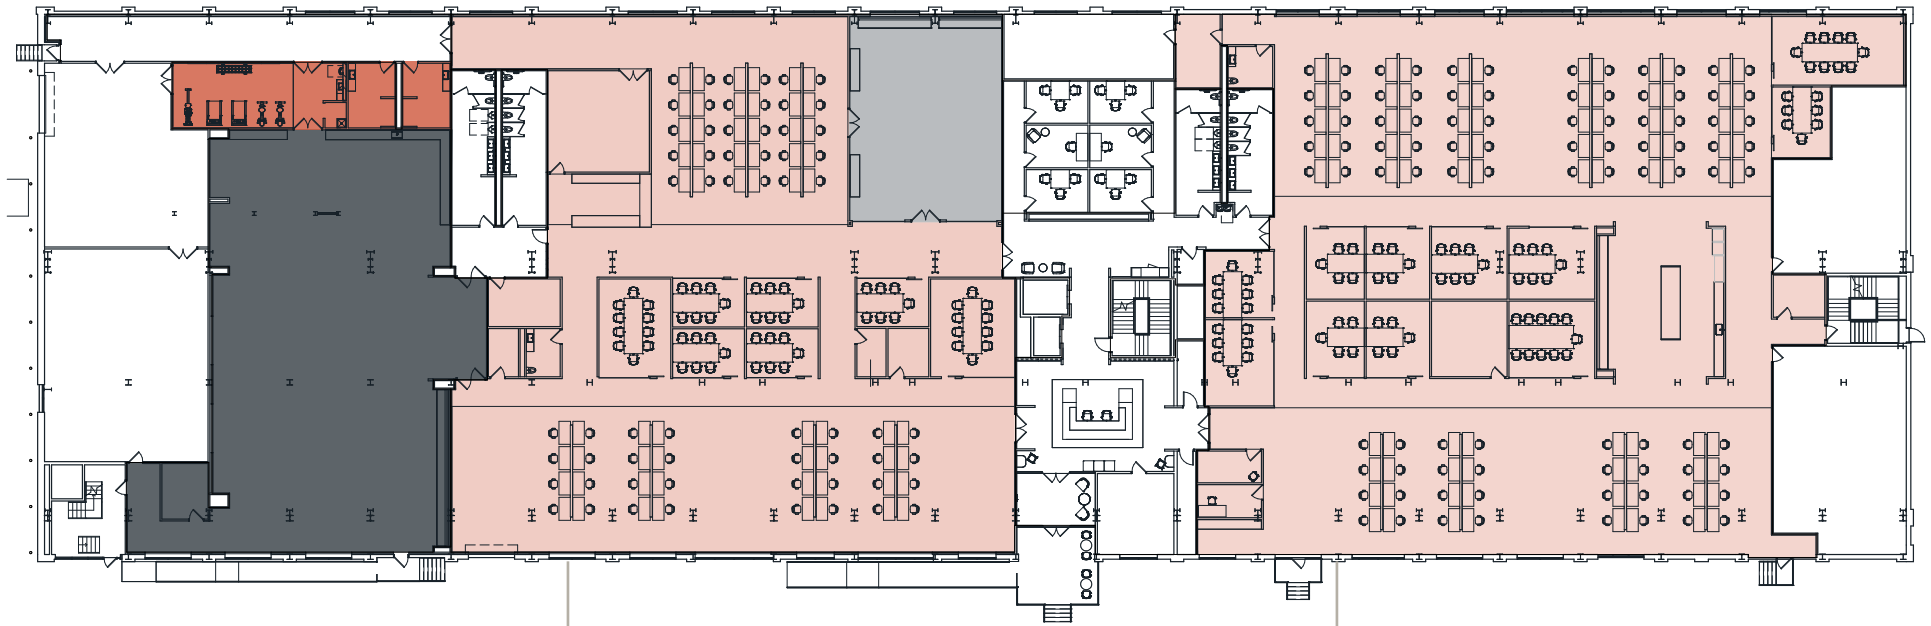

CURRENT AVAILABILITIES

14,238 - 16,251 RSF

- Shared All-Hands Amenity Space
- Fitness Center & Shower Facilities
- Shared Board Room

14,238 RSF

16,251 RSF