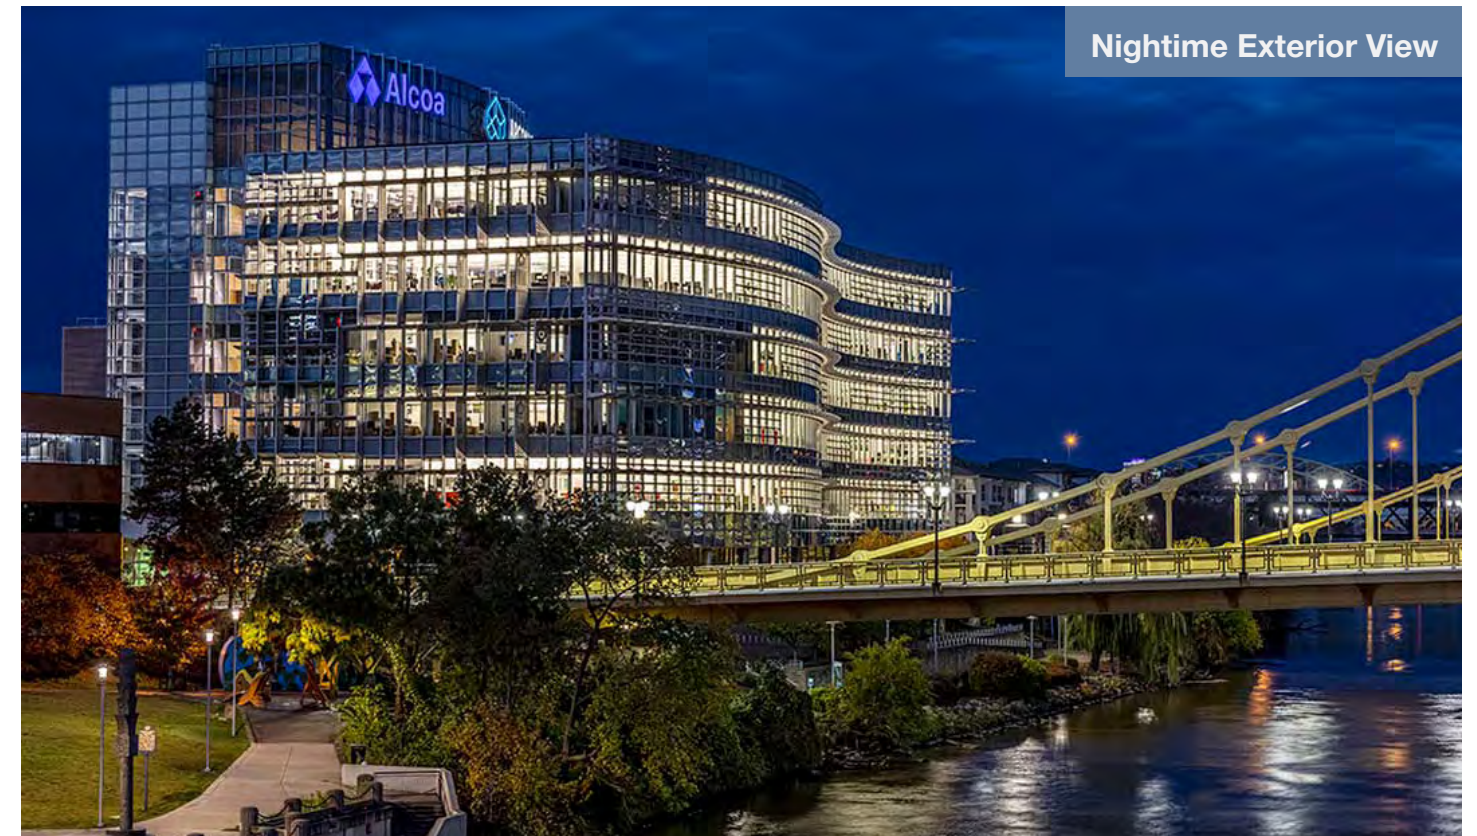

Conferencing Center

Outdoor Riverfront Patio

Nighttime Exterior View