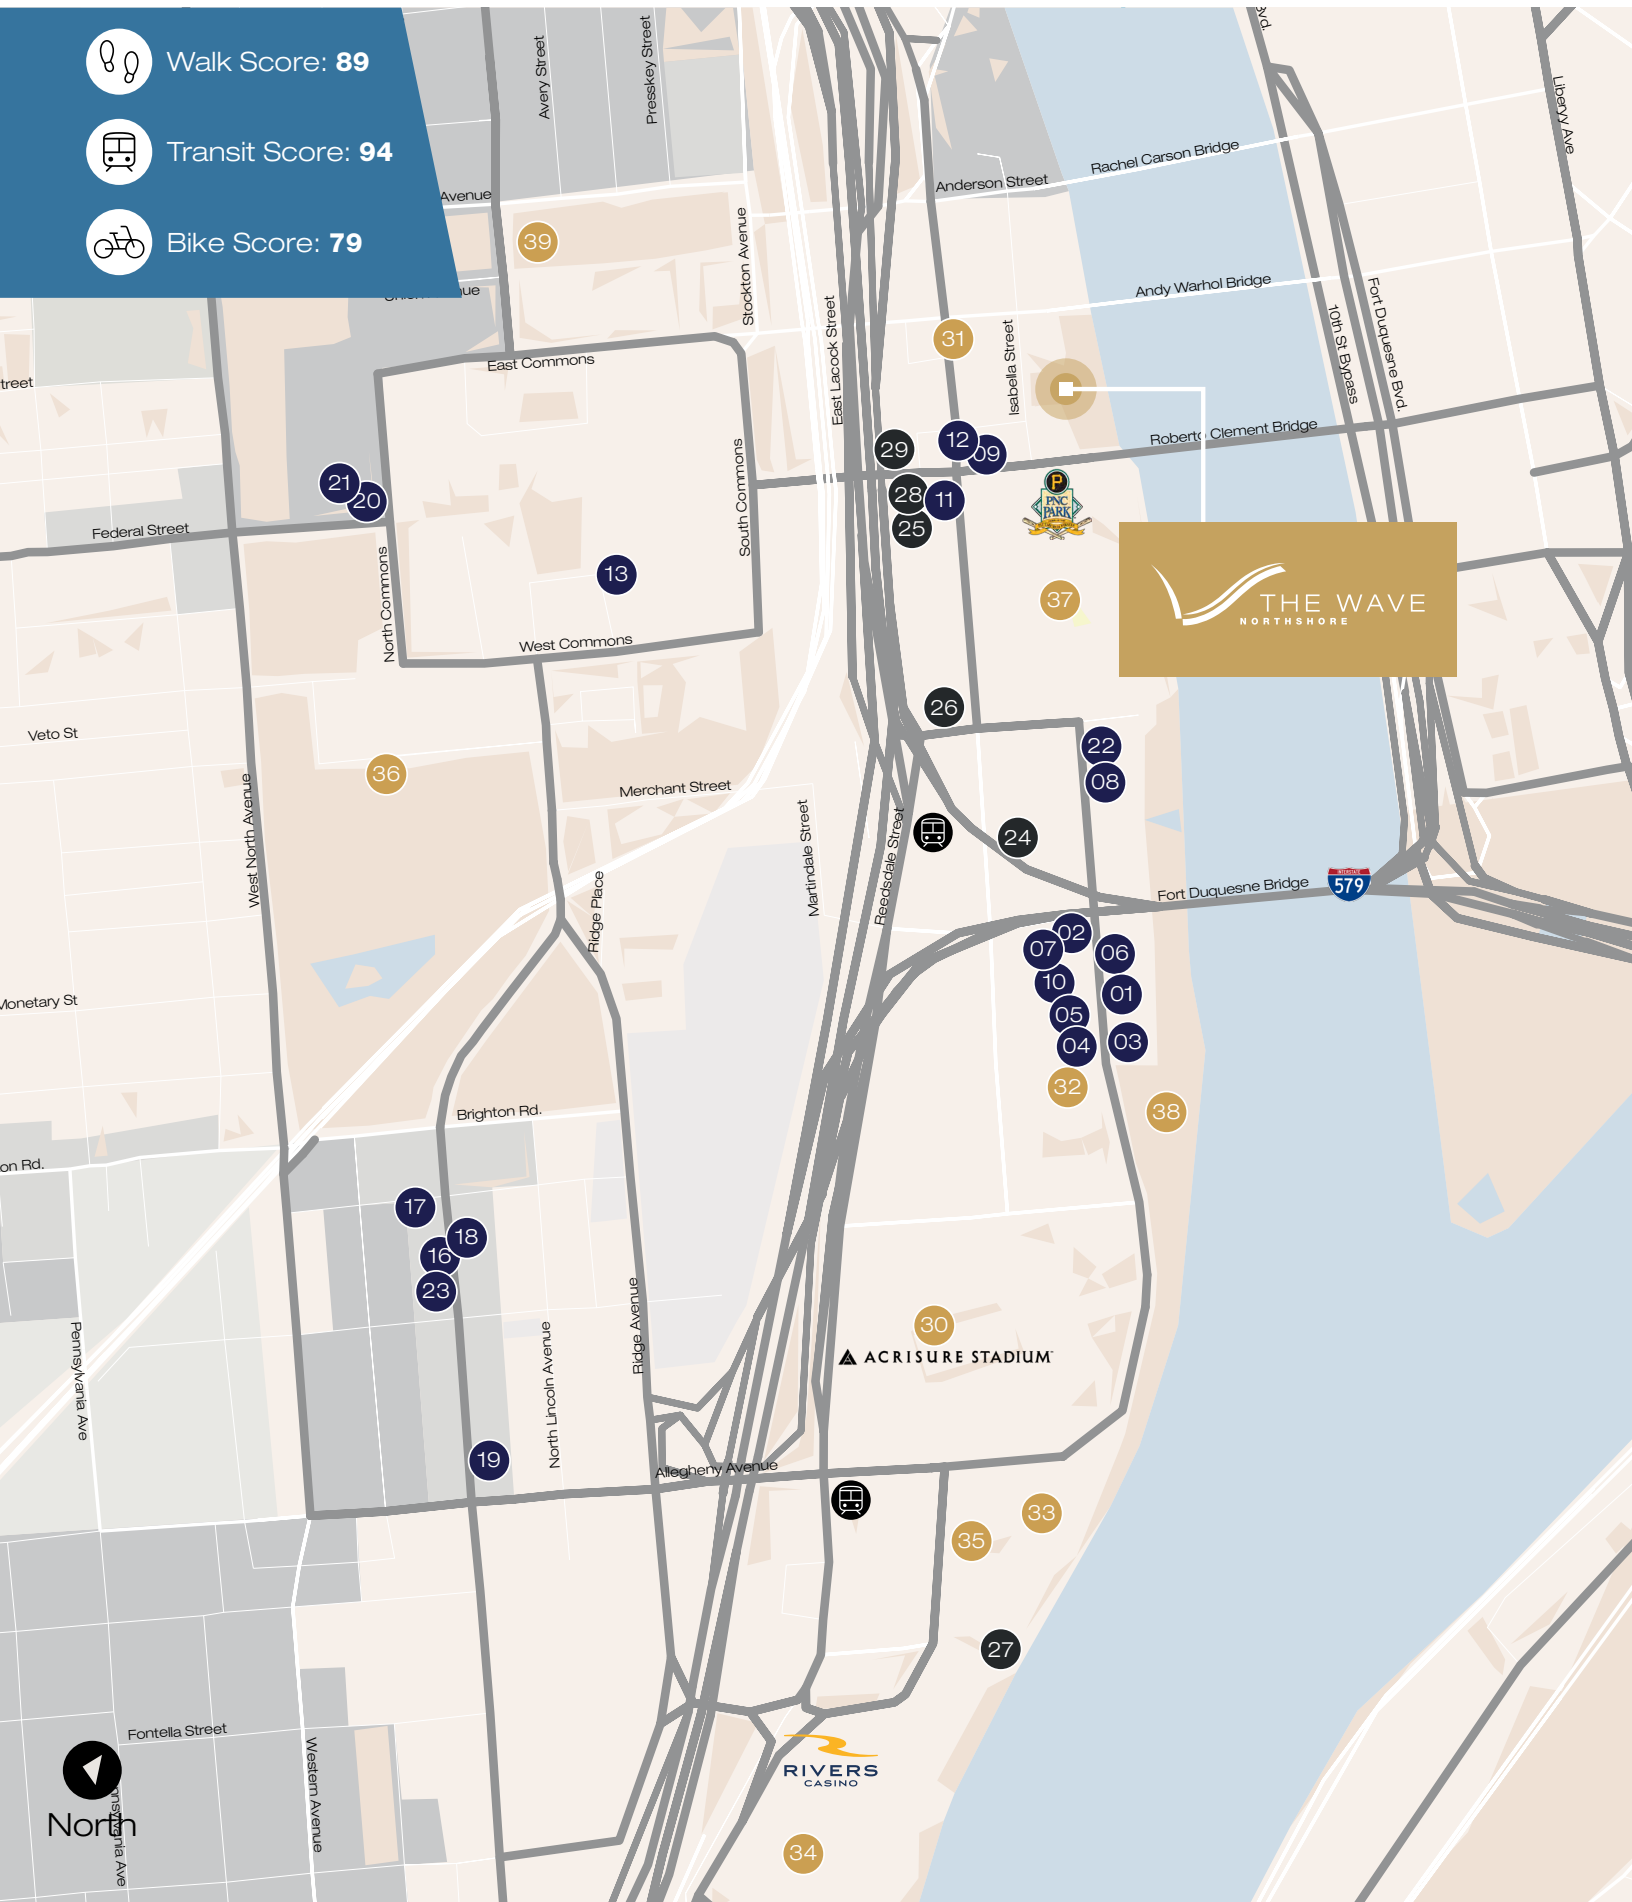

# Highlights

Introducing The Wave – a Trophy office nestled on the waterfront of Pittsburgh’s North Shore. Located at 201 Isabella Street, The Wave offers an unparalleled experience for businesses seeking a dynamic work environment. With PNC Park, Acrisure Stadium, and some of North Shore’s most popular restaurants just steps away, excitement of the city is always within reach. Embrace the riverfront location, complete with a picturesque riverwalk and sweeping skyline views. Elevate your business to new heights at The Wave, situated in one of the most vibrant areas of the city.

# Amenity Map

Walk Score: **89**

Transit Score: **94**

Bike Score: **79**

## Eat & drink

1. Shorty's Pins x Pints
2. Southern Tier Brewery
3. The Foundry
4. Tequila Cowboy
5. BURN by Rocky Patel
6. Voodoo Brewery
7. Bar Louie
8. Hyde Park Prime Steakhouse
9. Mike's Beer Bar
10. Burgatory
11. Soho
12. North Shore Tavern
13. The Federal Galley
14. Fig & Ash
15. Taps and Taco
16. Nicky's Thai Kitchen
17. Allegheny Sandwich Shop
18. 412 Brewery
19. Lindos Restaurant
20. Yinz Coffee
21. El Burro
22. McFadden's
23. Modern Cafe

## Entertainment

30. Acrisure Stadium
31. The Andy Warhol Museum
32. Stage AE
33. Carnegie Science Center
34. Rivers Casino
35. Highmark Sportsworks
36. National Aviary
37. PNC Park
38. North Shore Riverfront Park
39. Allegheny Commons Park