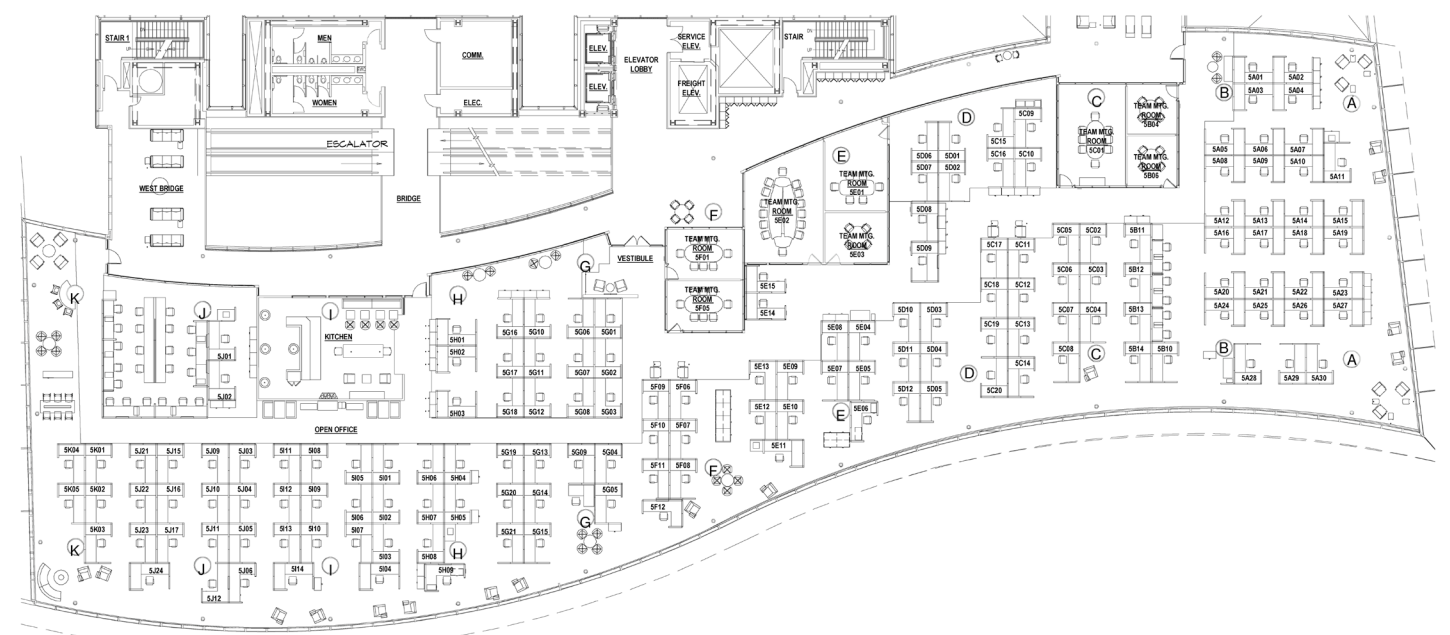

# Highlights

Introducing The Wave – a Trophy office nestled on the waterfront of Pittsburgh’s North Shore. Located at 201 Isabella Street, The Wave offers an unparalleled experience for businesses seeking a dynamic work environment. With PNC Park, Acrisure Stadium, and some of North Shore’s most popular restaurants just steps away, excitement of the city is always within reach. Embrace the riverfront location, complete with a picturesque riverwalk and sweeping skyline views. Elevate your business to new heights at The Wave, situated in one of the most vibrant areas of the city.

Availabilities ranging from 18,536 to 43,827 SF

Located on the North Shore Riverwalk

Full-Service Cafeteria with Patio Seating

Tenant Exclusive Conference and Training Center

Surrounded by North Shore’s Best Restaurants

Numerous Nearby Public Parking Options

Exclusive Furnished Outdoor Patio

Integral Parking Garage And Numerous Nearby Public Options

Sweeping Skyline Views

Steps from PNC Park and Acrisure Stadium

Global Headquarter Quality Building

# Current Availabilities

Second Floor | 18,536 SF

Fifth Floor | 43,827 SF

**1 minute**  
from PNC Park

**3 minutes**  
from Downtown Pittsburgh

**5 minutes**  
from Acrisure Stadium

Nighttime Exterior View

Conferencing Center