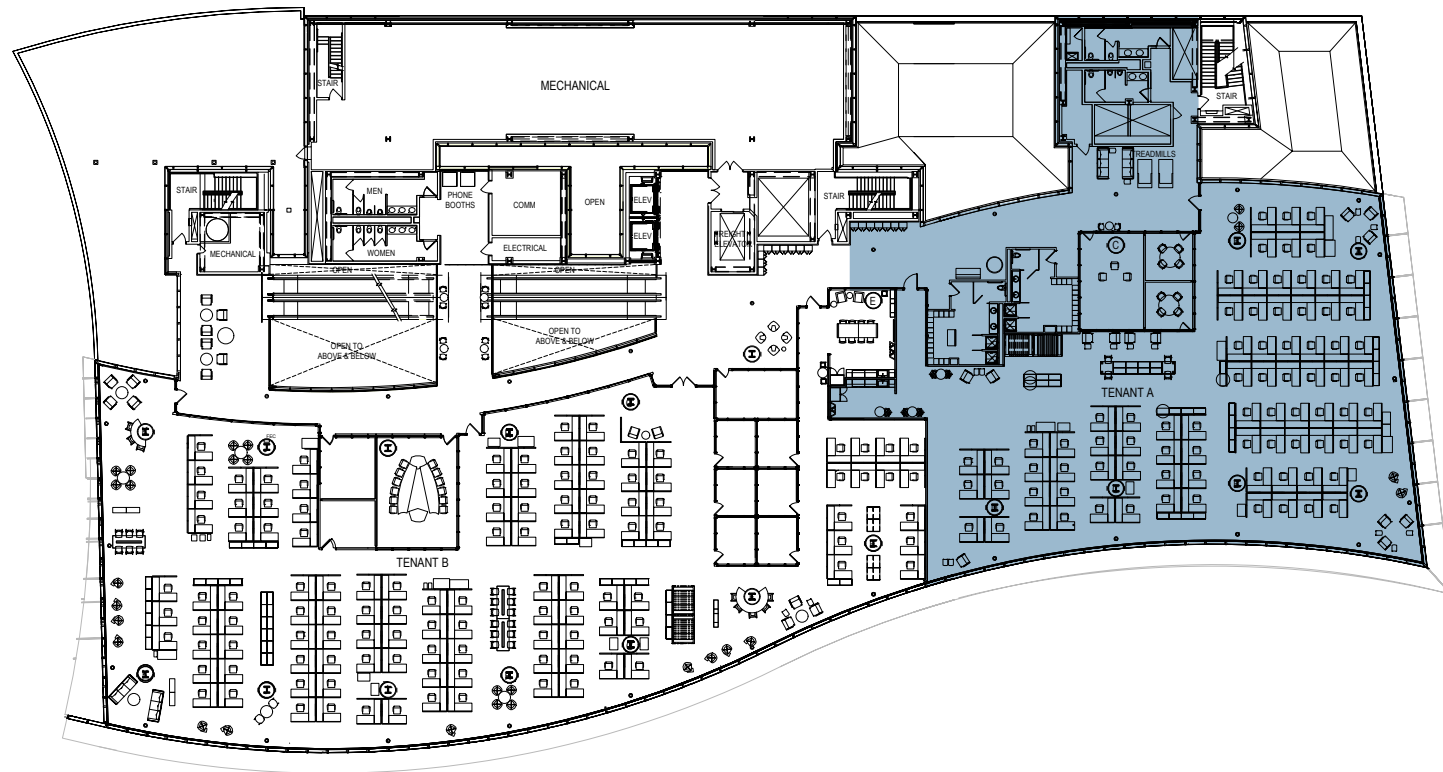

Availabilities ranging from 18,536 to 43,827 SF

Located on the North Shore Riverwalk

Full-Service Cafeteria with Patio Seating

Tenant Exclusive Conference and Training Center

Surrounded by North Shore’s Best Restaurants

Numerous Nearby Public Parking Options

Exclusive Furnished Outdoor Patio

Integral Parking Garage And Numerous Nearby Public Options

Sweeping Skyline Views

Steps from PNC Park and Acrisure Stadium

Global Headquarter Quality Building

# Current Availabilities

Second Floor | 18,536 SF

Fifth Floor | 43,827 SF

**1 minute**  
from PNC Park

**3 minutes**  
from Downtown Pittsburgh

**5 minutes**  
from Acrisure Stadium

Nighttime Exterior View

Conferencing Center