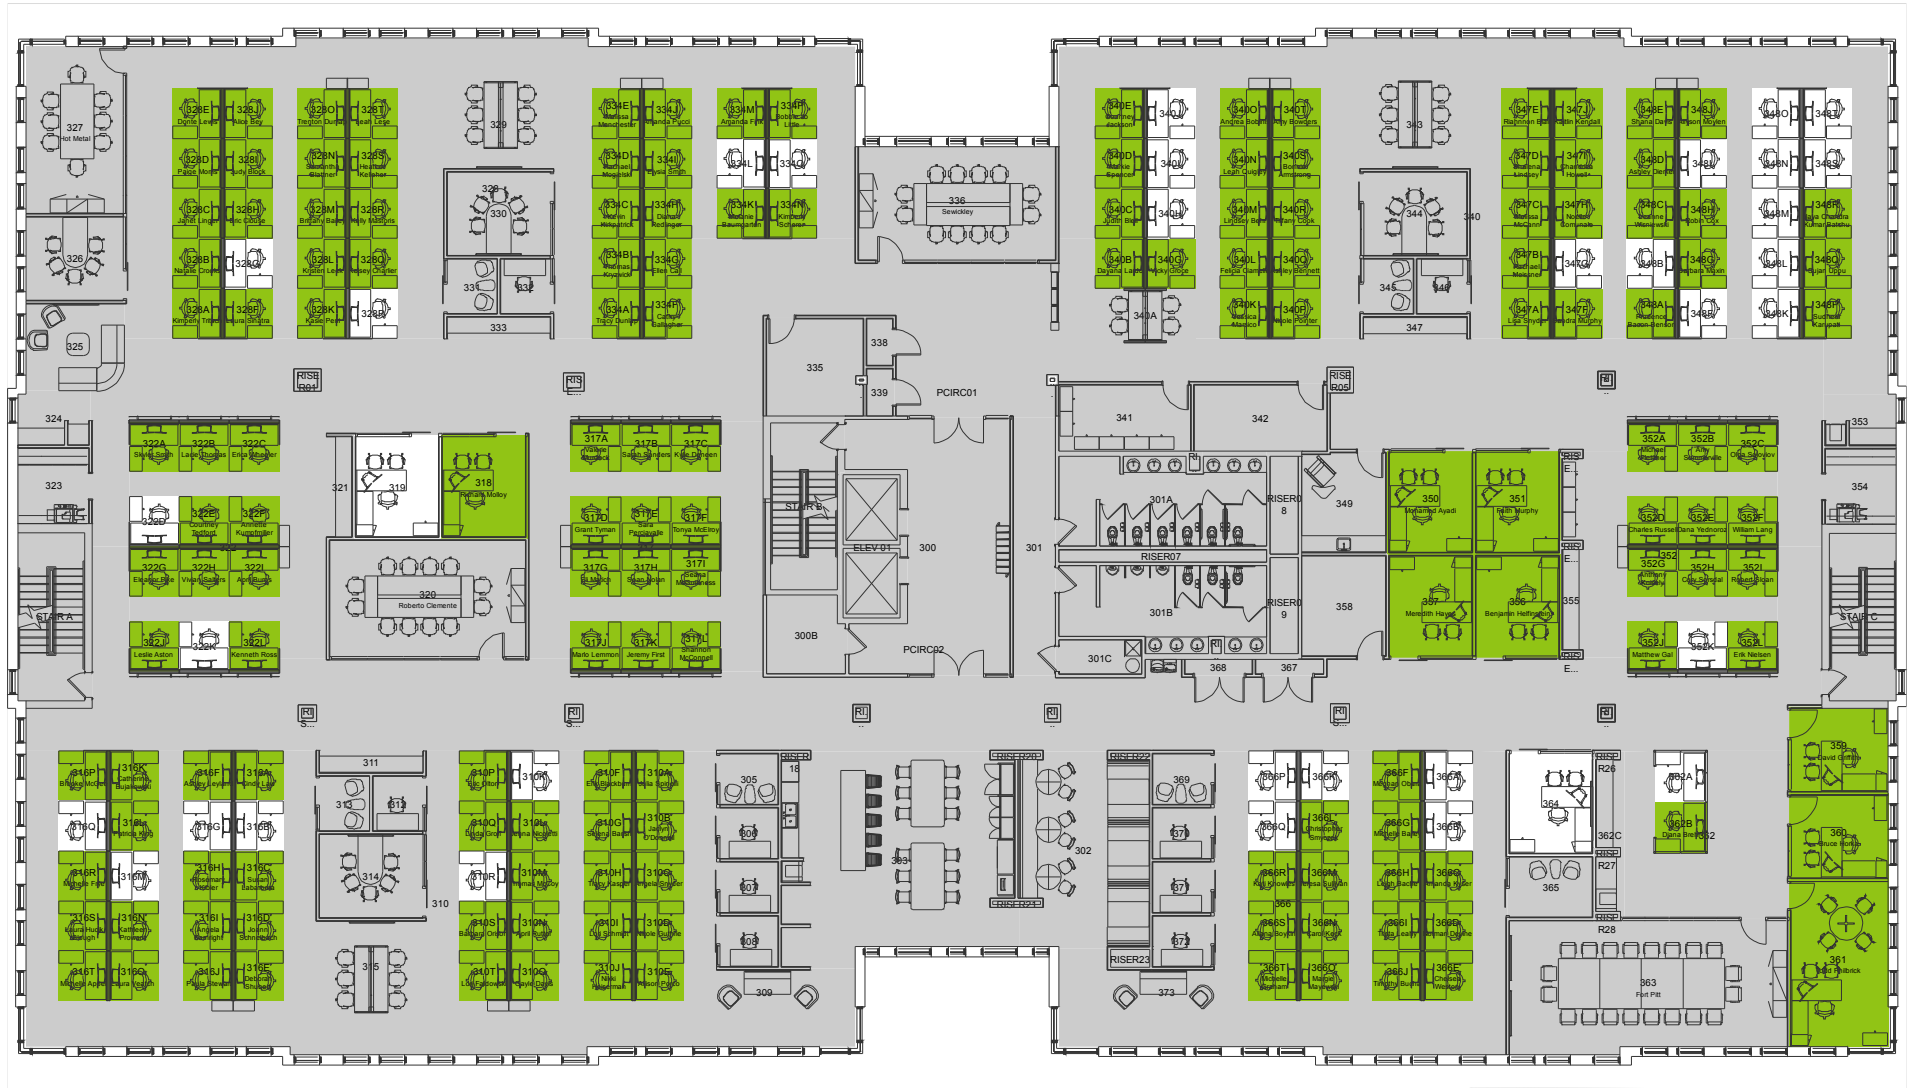

FLOOR PLANS: 2ND FLOOR

7.5 per 1,000 Density

192 Workstations

18 Offices and Touch Down Rooms

13 Conference Rooms

FLOOR PLANS: 3RD FLOOR

7.4 per 1,000 Density

- 182 Workstations
- 25 Offices and Touch Down Rooms
- 9 Conference Rooms