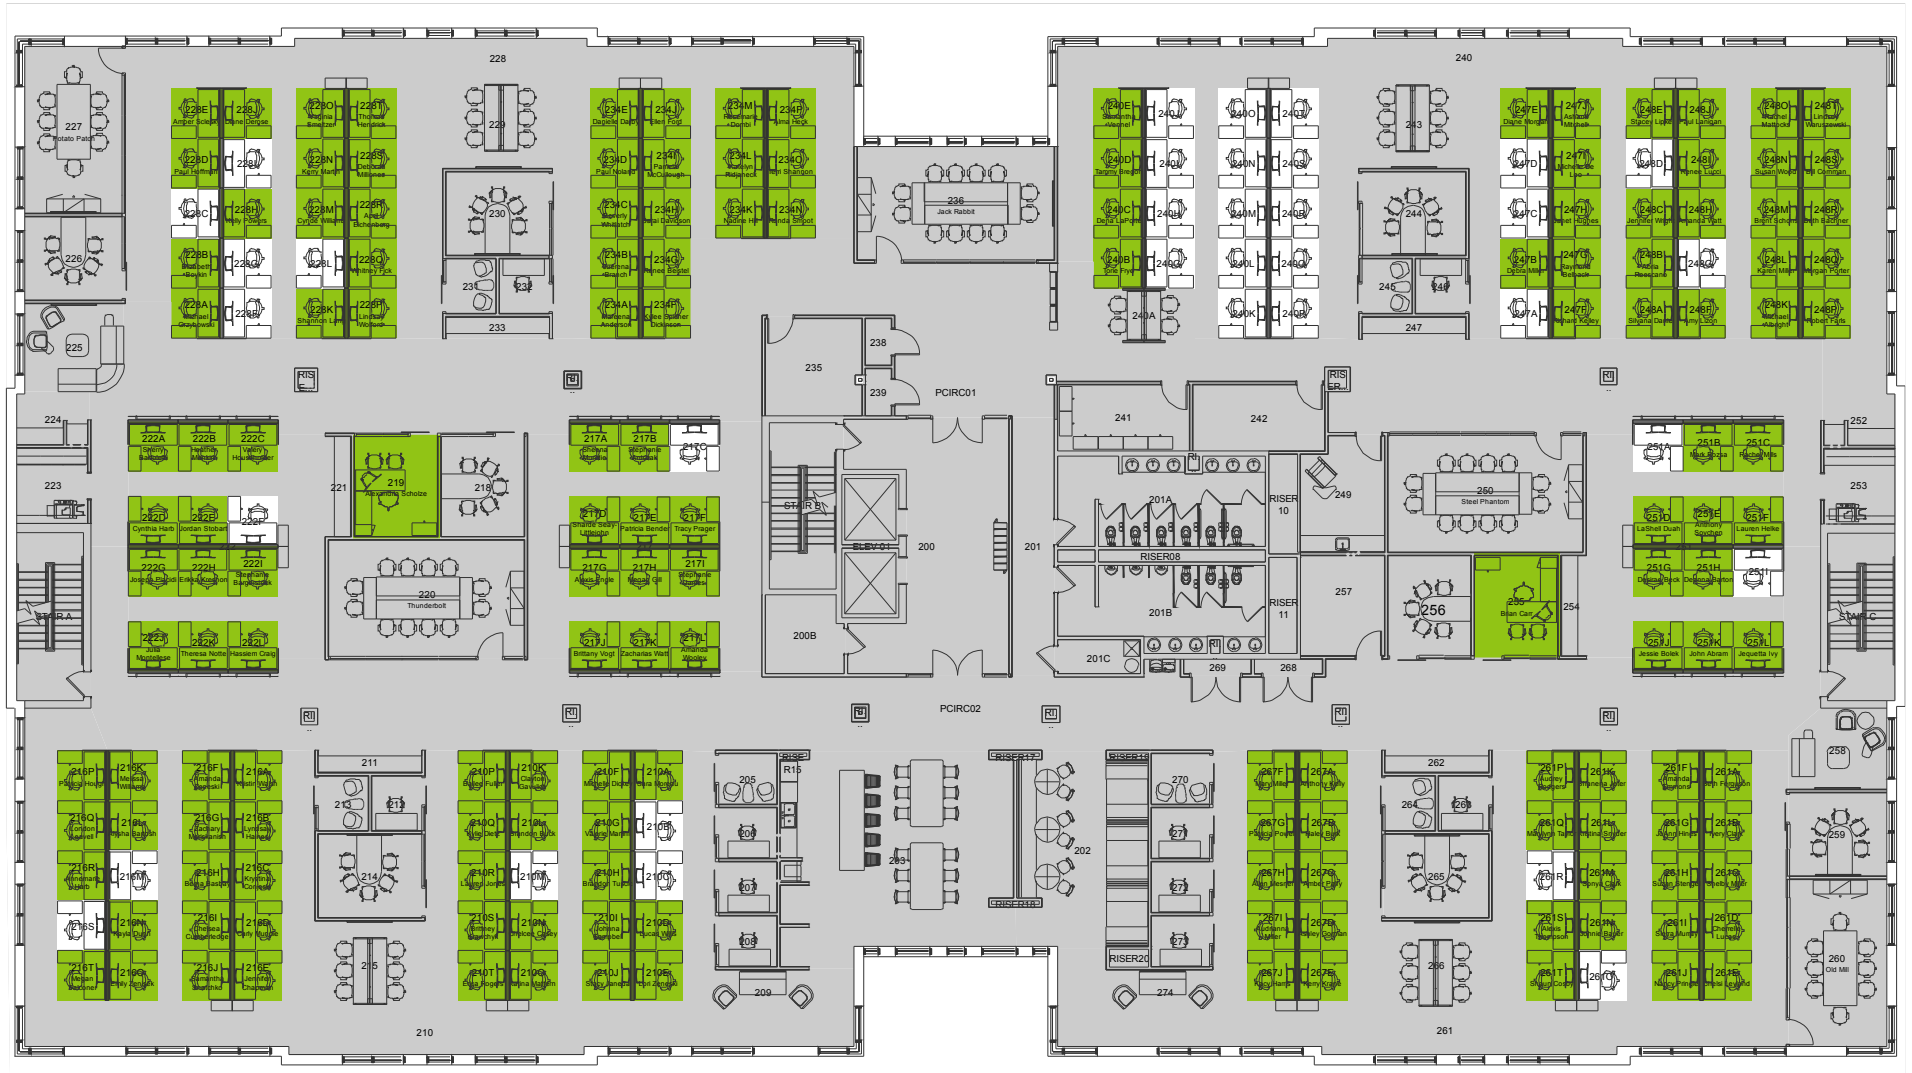

FLOOR PLANS: 2ND FLOOR

7.5 per 1,000 Density

192 Workstations

18 Offices and Touch Down Rooms

13 Conference Rooms

FLOOR PLANS: 3RD FLOOR

7.4 per 1,000 Density

- 182 Workstations
- 25 Offices and Touch Down Rooms
- 9 Conference Rooms