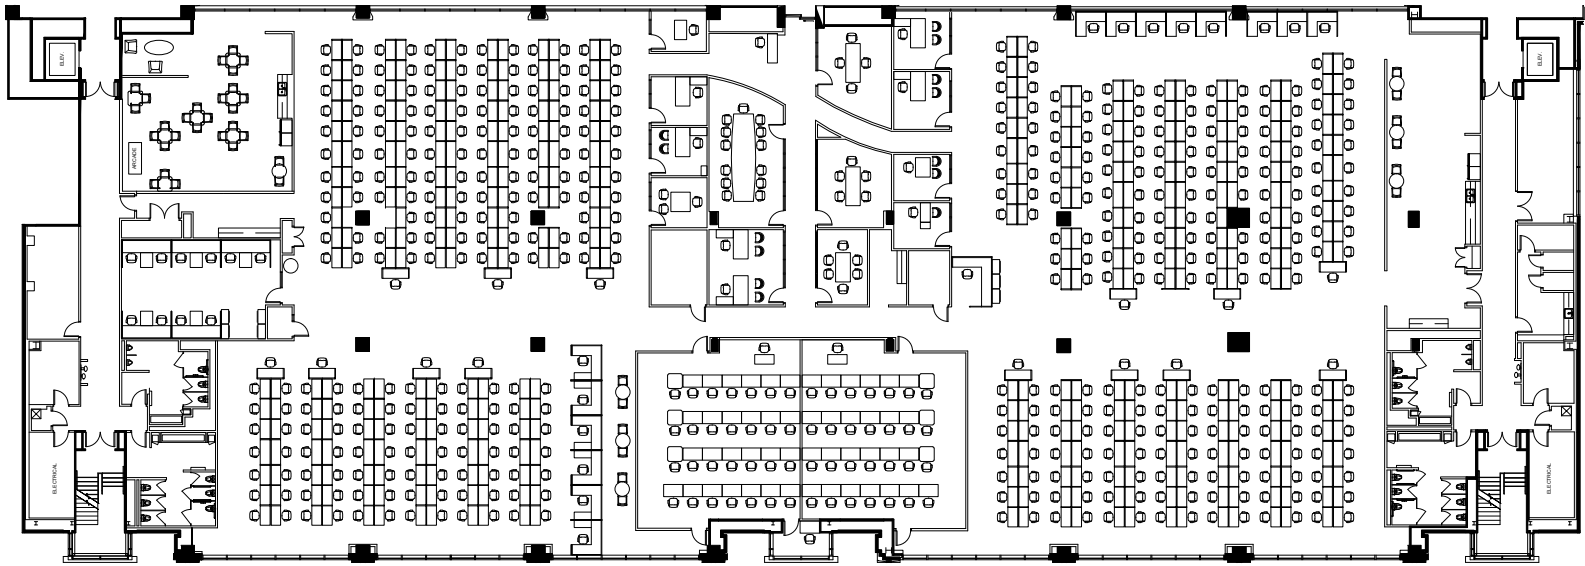

CORPORATE
CAMBRIDGE
CENTER

FLOOR PLAN
SUITE 200W

AVAILABLE ± 38,902 RSF
484 WORKSTATIONS