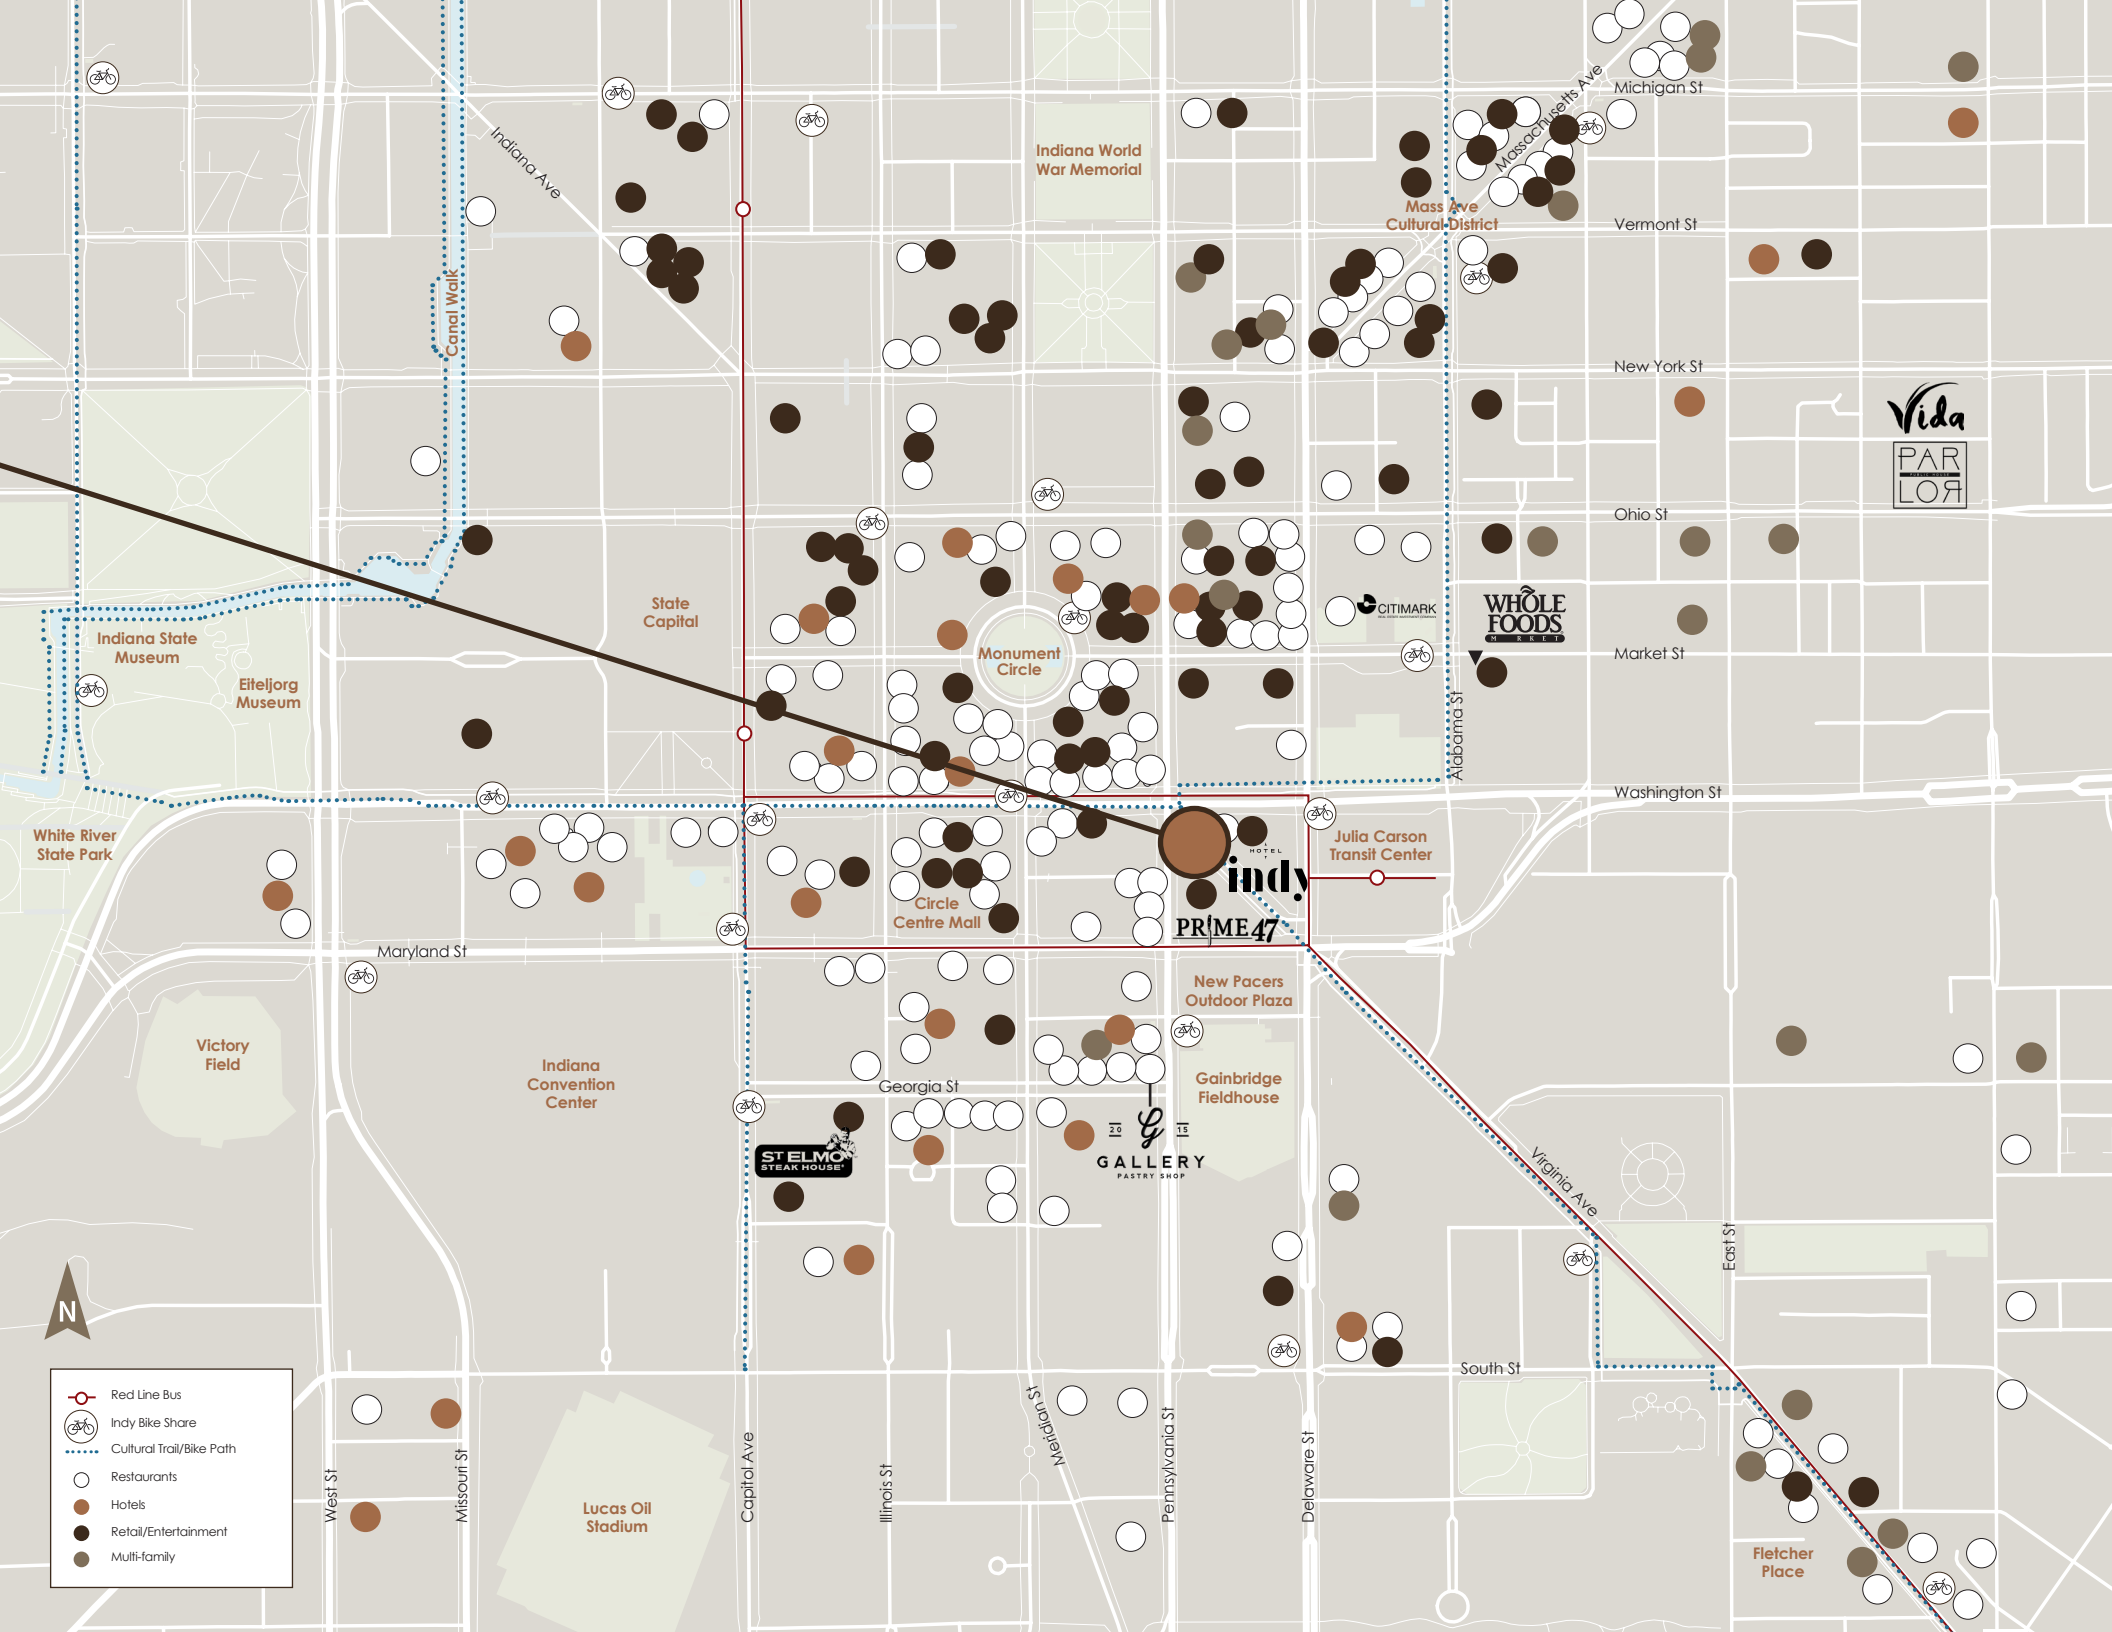

- Red Line Bus
- Indy Bike Share
- Cultural Trail/Bike Path
- Restaurants
- Hotels
- Retail/Entertainment
- Multi-family

Indiana World War Memorial

Mass Ave Cultural District

State Capital

Monument Circle

Circle Centre Mall

indiana
PRIME47 HOTEL

Julia Carson Transit Center

New Pacers Outdoor Plaza

Gainbridge Fieldhouse

GALLERY PASTRY SHOP

STELMO STEAKHOUSE

Lucas Oil Stadium

Fletcher Place

Vida
PARLOR

WHOLE FOODS MARKET

CITIMARK

White River State Park

Indiana State Museum

Eiteljorg Museum

Victory Field

Indiana Convention Center

West St

Missouri St

Capital Ave

Illinois St

Michigan St

Pennsylvania St

Delaware St

South St

Virginia Ave

East St

Maryland St

Washington St

Market St

Ohio St

New York St

Vermont St

Michigan St

Indiana Ave

Canal Walk

Massachusetts Ave

Alabama St