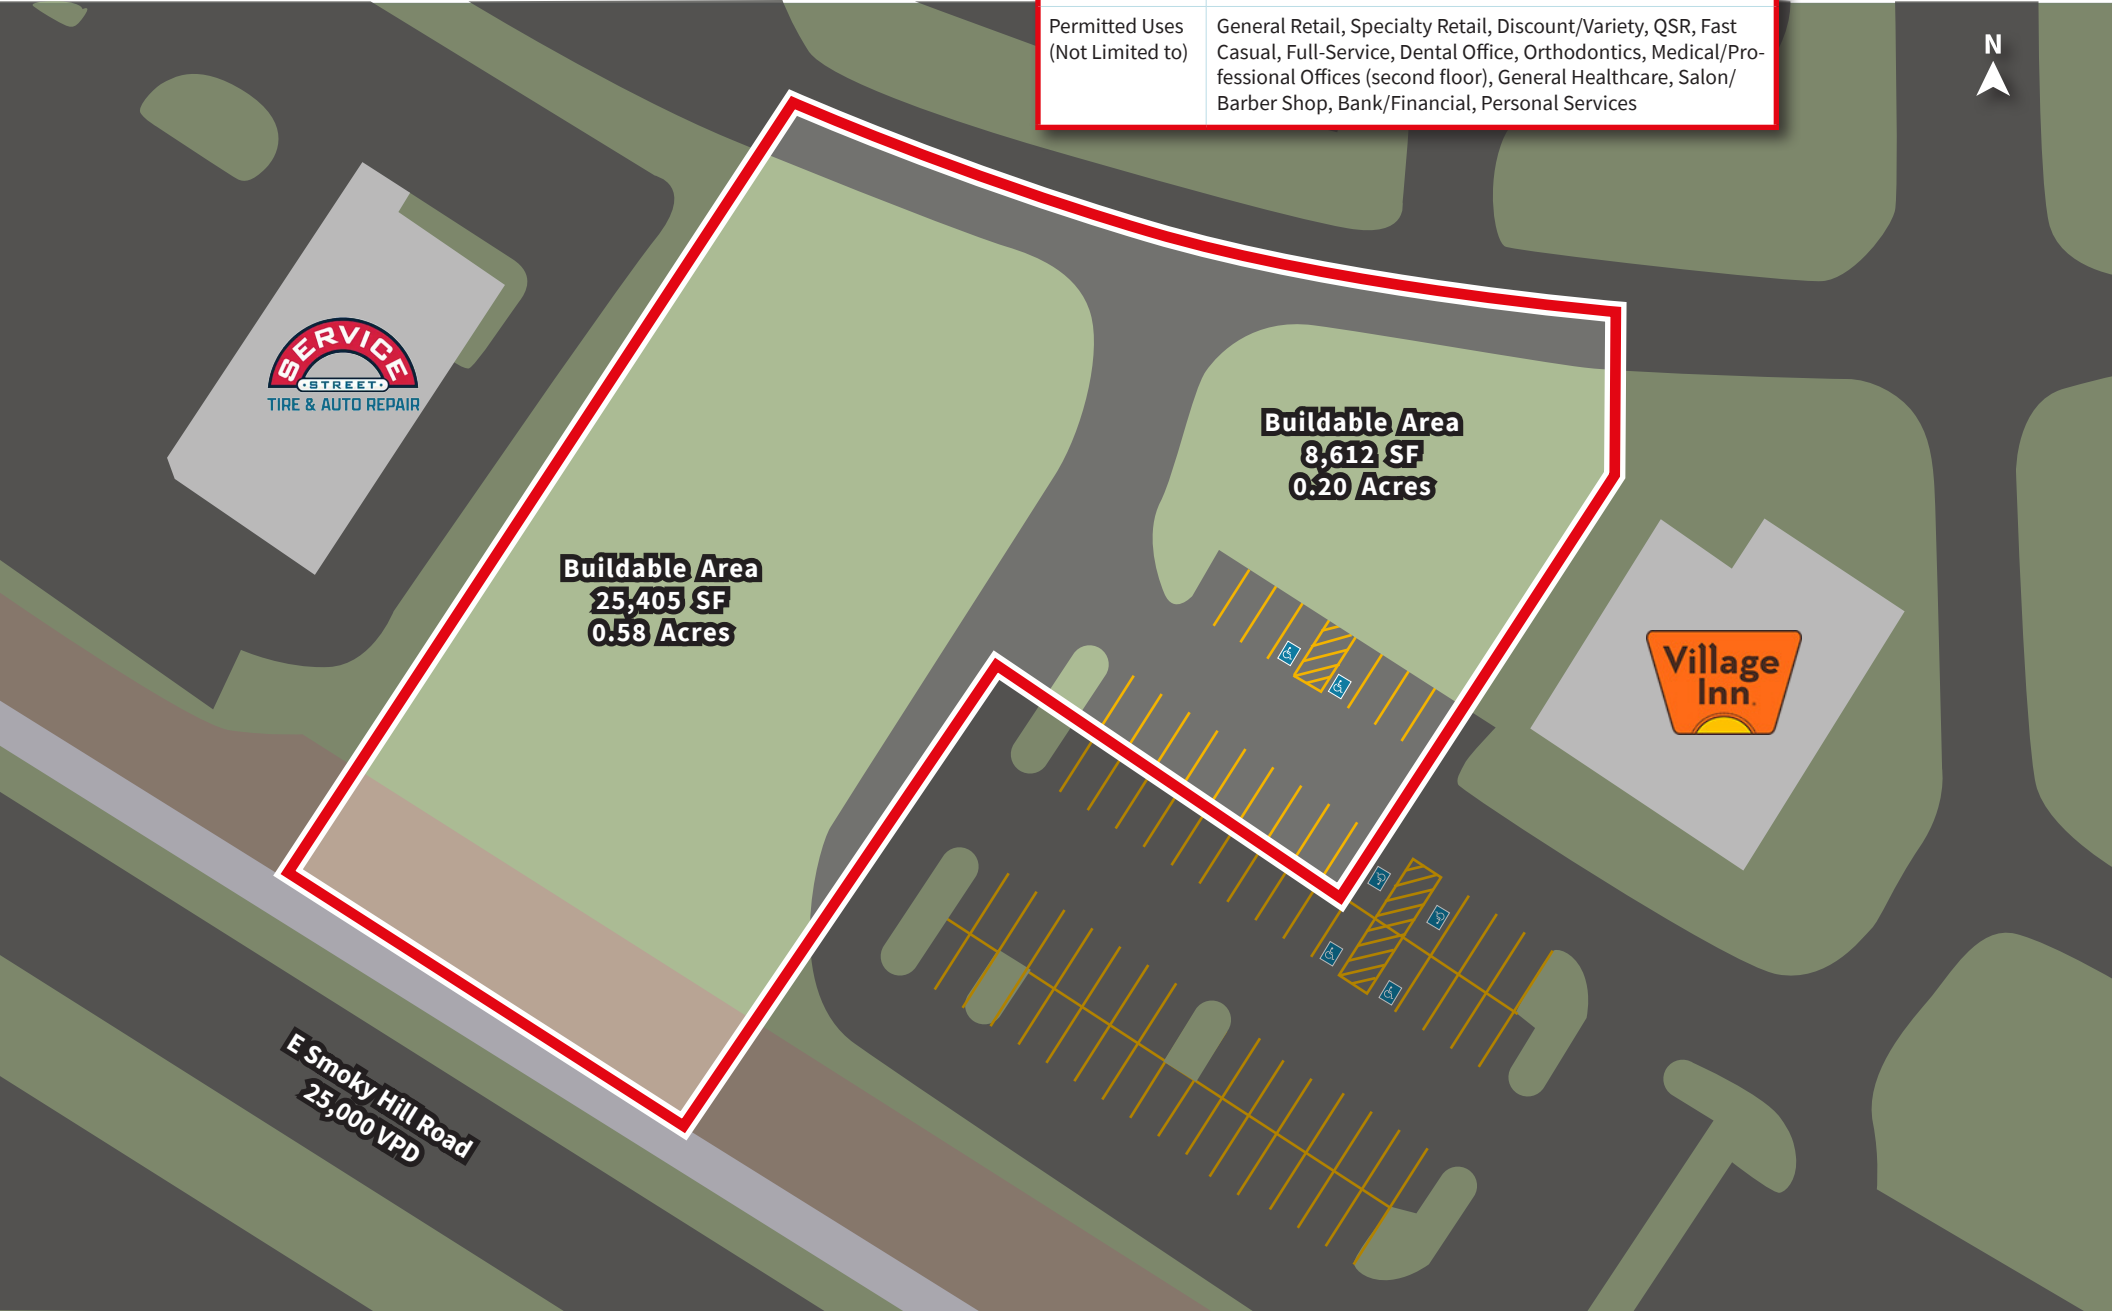

# Site Plan

Address	24092 E Prospect Ave, Aurora, CO 80016
County	Arapahoe
Zoning	MU-R
Size	1.29 AC (56,192 SF)
Buildable Area	0.78 AC (34,017 SF)
Permitted Uses (Not Limited to)	General Retail, Specialty Retail, Discount/Variety, QSR, Fast Casual, Full-Service, Dental Office, Orthodontics, Medical/Professional Offices (second floor), General Healthcare, Salon/Barber Shop, Bank/Financial, Personal Services