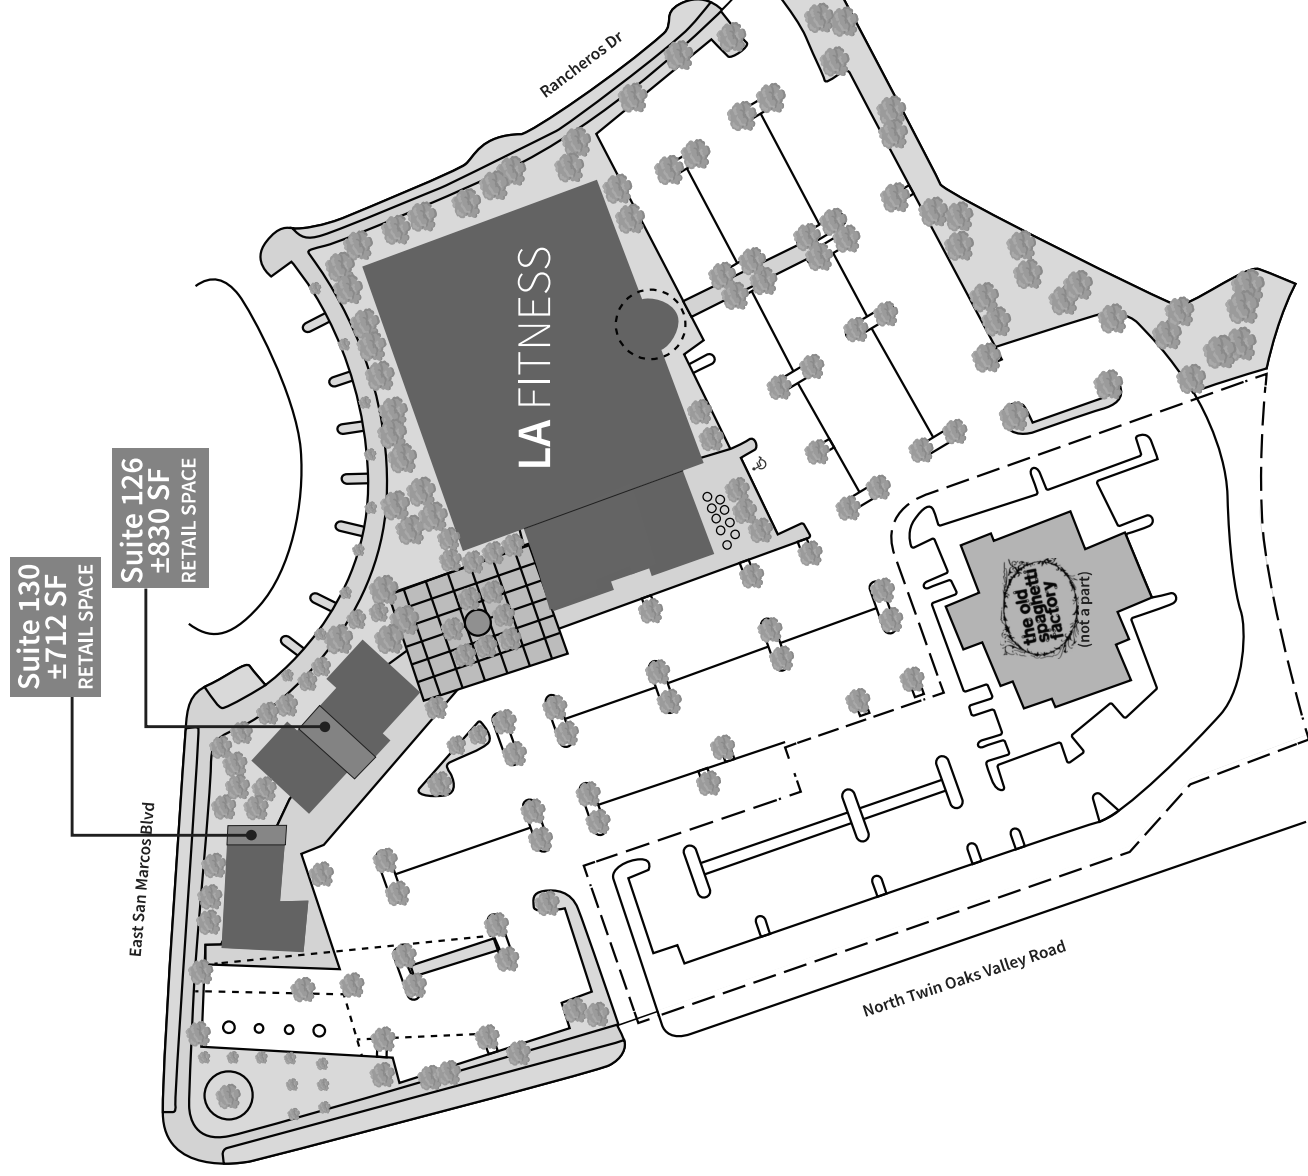

AVAILABLE SPACE

Suite	Tenant	Size SF
100	BHC Chicken	1,186
102	Tony's Mexican Food	1,142
103	Pita Guys	1,700
106	Twin Oaks Nails	960
108	Robek's	888
110	Ryan Bros. Coffee	1,060
120	Pizza Nova	3,618
125	LA Fitness	43,000
126	Available	830
128	FedEx Office	1,801
130	Available	712
132	Ramen Mik	1,282
134	Eyebrow Threading	797
136	Ahi Sushi	1,576