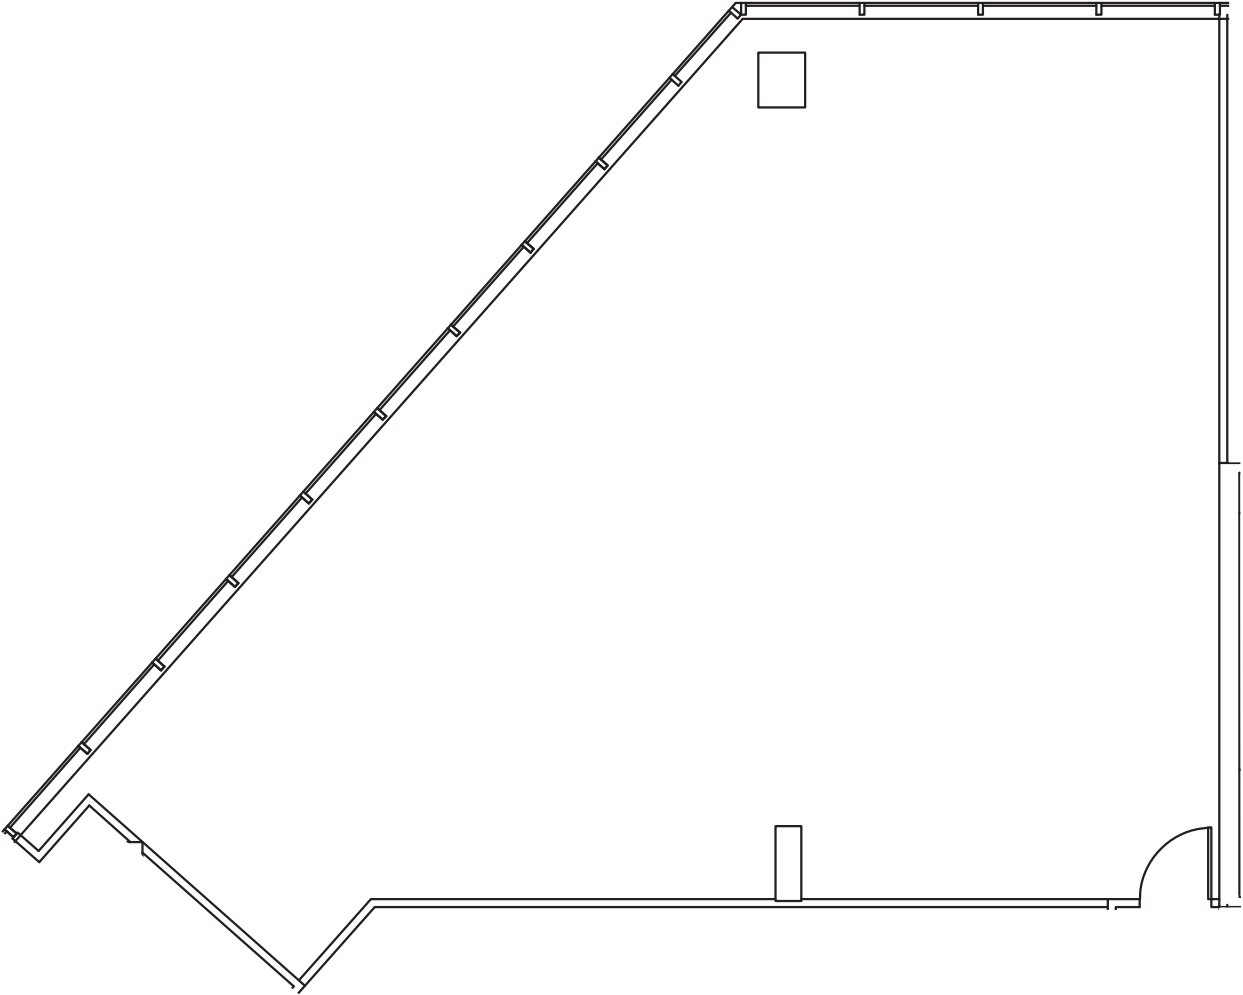

Suite 210
1,040 RSF

Available Now

*2 private offices, kitchenette, open office

Suite 304
±2,176 RSF

Available Now

Suite 308

±5,013 RSF

Available Now

**Can be divided per plan below*

- Suite 308A | ±3,254 RSF
- Suite 308B | ±1,759 RSF

Suite 334
±2,714 RSF

Available Now

Suite 336
±1,475 RSF

Available Now

Suite 411
±2,548 RSF

Available Now