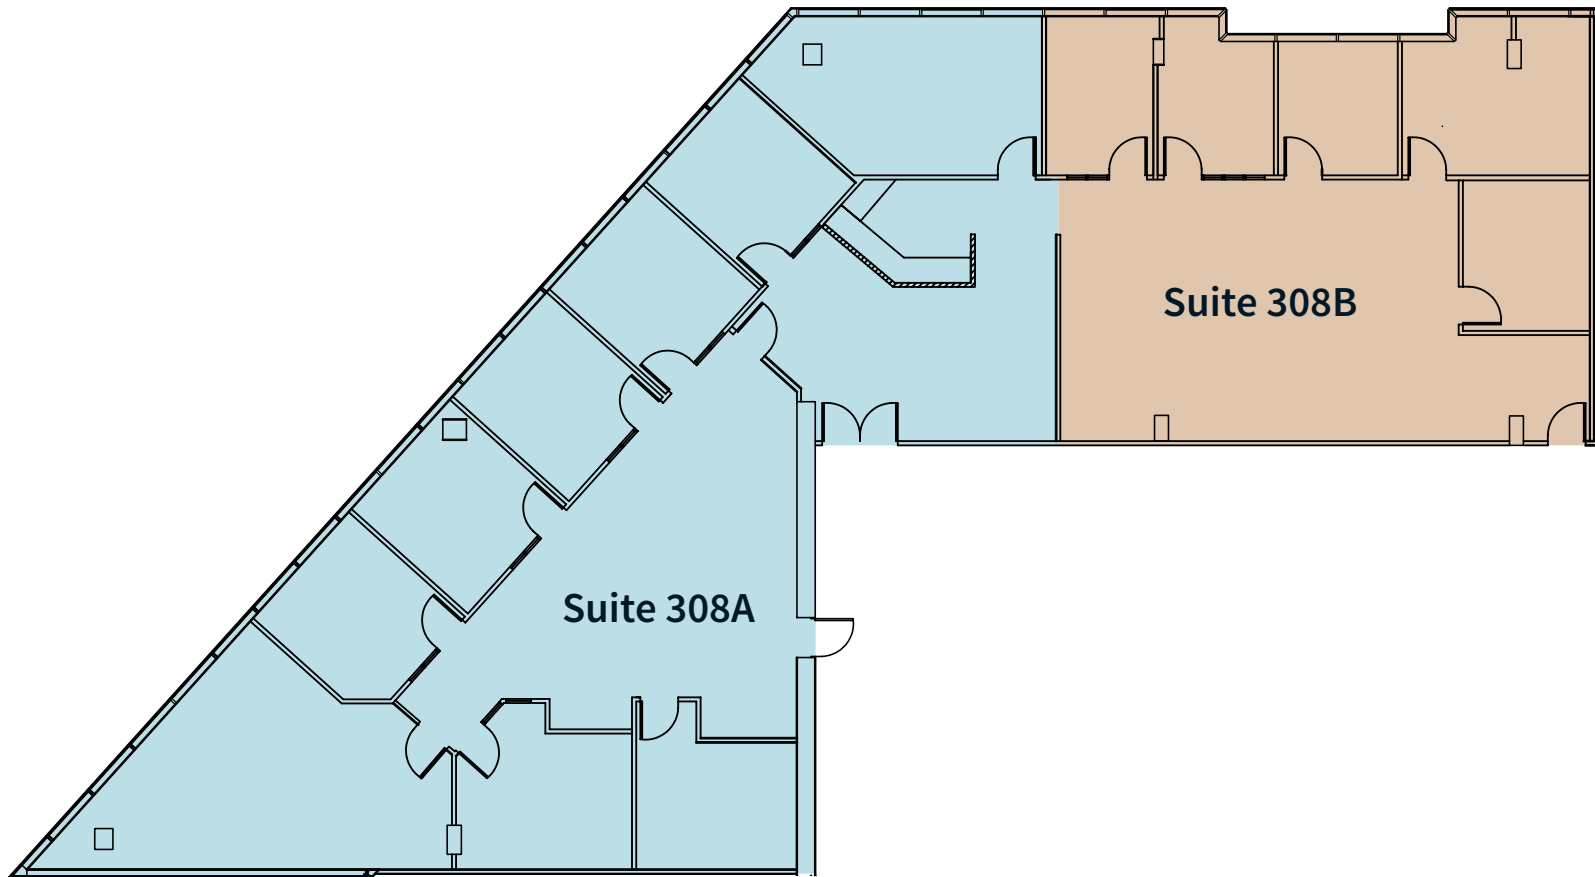

Suite 210
1,040 RSF

Available Now

*2 private offices, kitchenette, open office

Suite 304
±2,176 RSF

Available Now

Suite 308

±5,013 RSF

Available Now

**Can be divided per plan below*

- Suite 308A | ±3,254 RSF
- Suite 308B | ±1,759 RSF

Suite 334
±2,714 RSF

Available Now

Suite 336
±1,475 RSF

Available Now

Suite 411
±2,548 RSF

Available Now

Suite 416
±831 RSF

Available 7/1/26