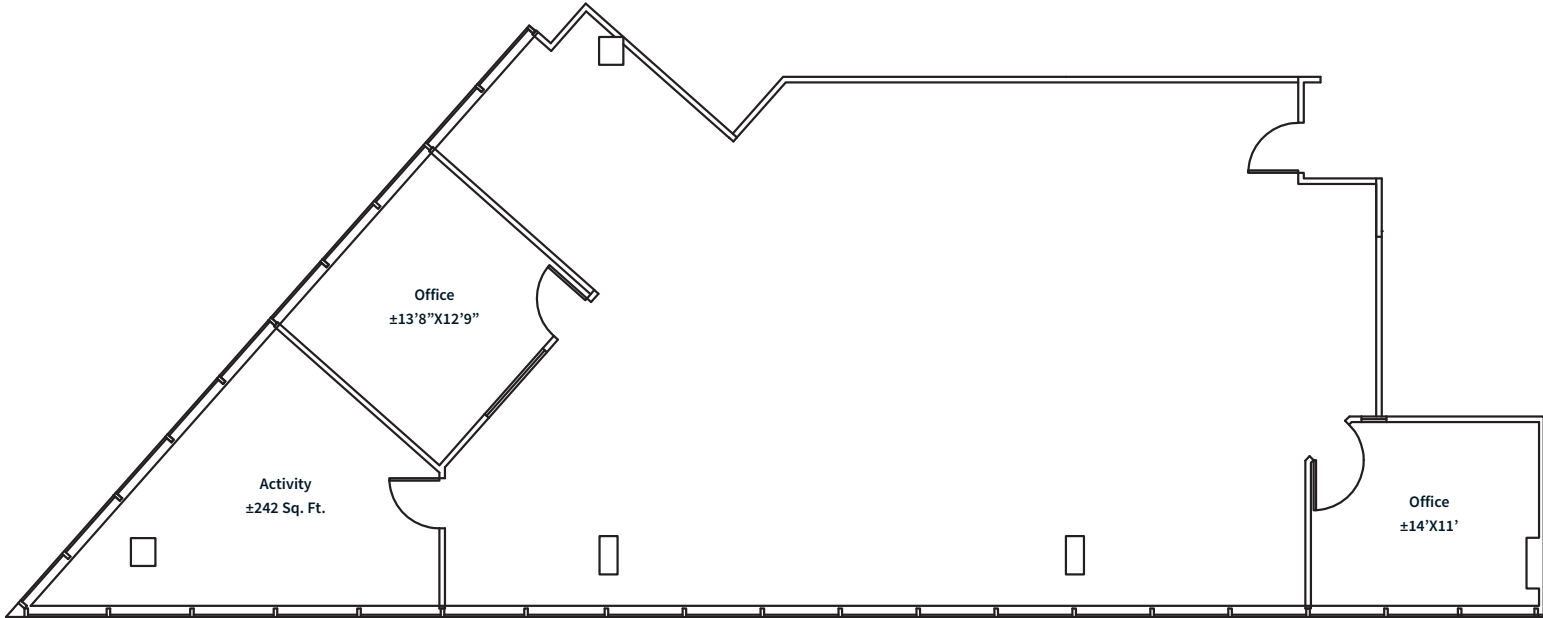

Suite 210
1,040 RSF

Available Now

*2 private offices, kitchenette, open office

Suite 304
±2,176 RSF

Available Now

Suite 308

±5,013 RSF

Available Now

**Can be divided per plan below*

- Suite 308A | ±3,254 RSF
- Suite 308B | ±1,759 RSF

Suite 334
±2,714 RSF

Available Now

Suite 336
±1,475 RSF

Available Now

Suite 411
±2,548 RSF

Available Now

Suite 416
±831 RSF

Available 7/1/26