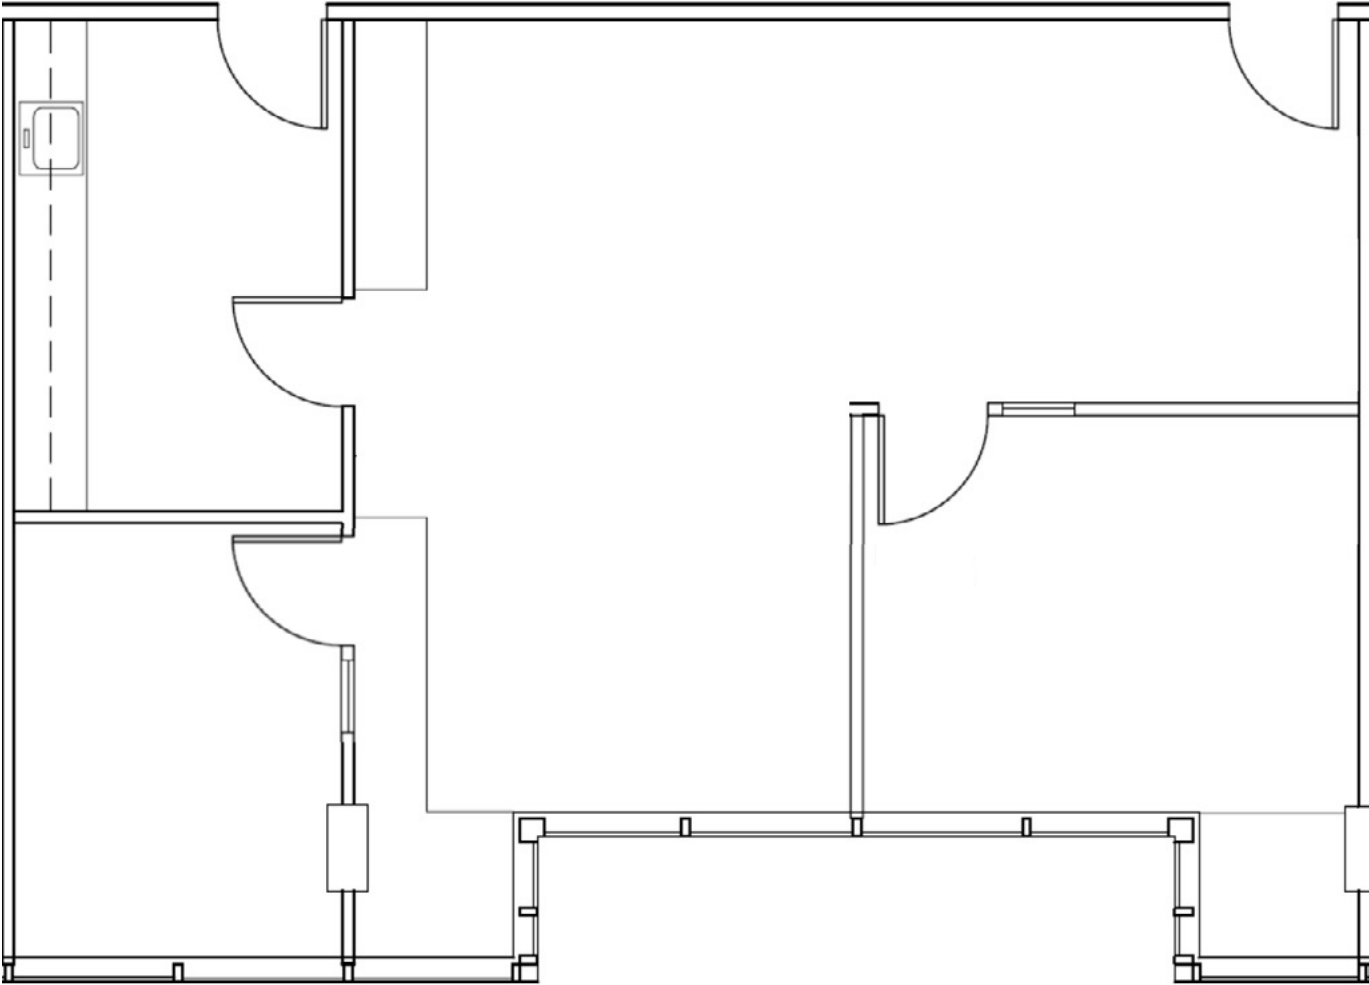

Suite 210
1,040 RSF

Available Now

*2 private offices, kitchenette, open office

Suite 304
±2,176 RSF

Available Now

Suite 308

±5,013 RSF

Available Now

**Can be divided per plan below*

- Suite 308A | ±3,254 RSF
- Suite 308B | ±1,759 RSF

Suite 334
±2,714 RSF

Available Now

Suite 336
±1,475 RSF

Available Now

Suite 411
±2,548 RSF

Available Now