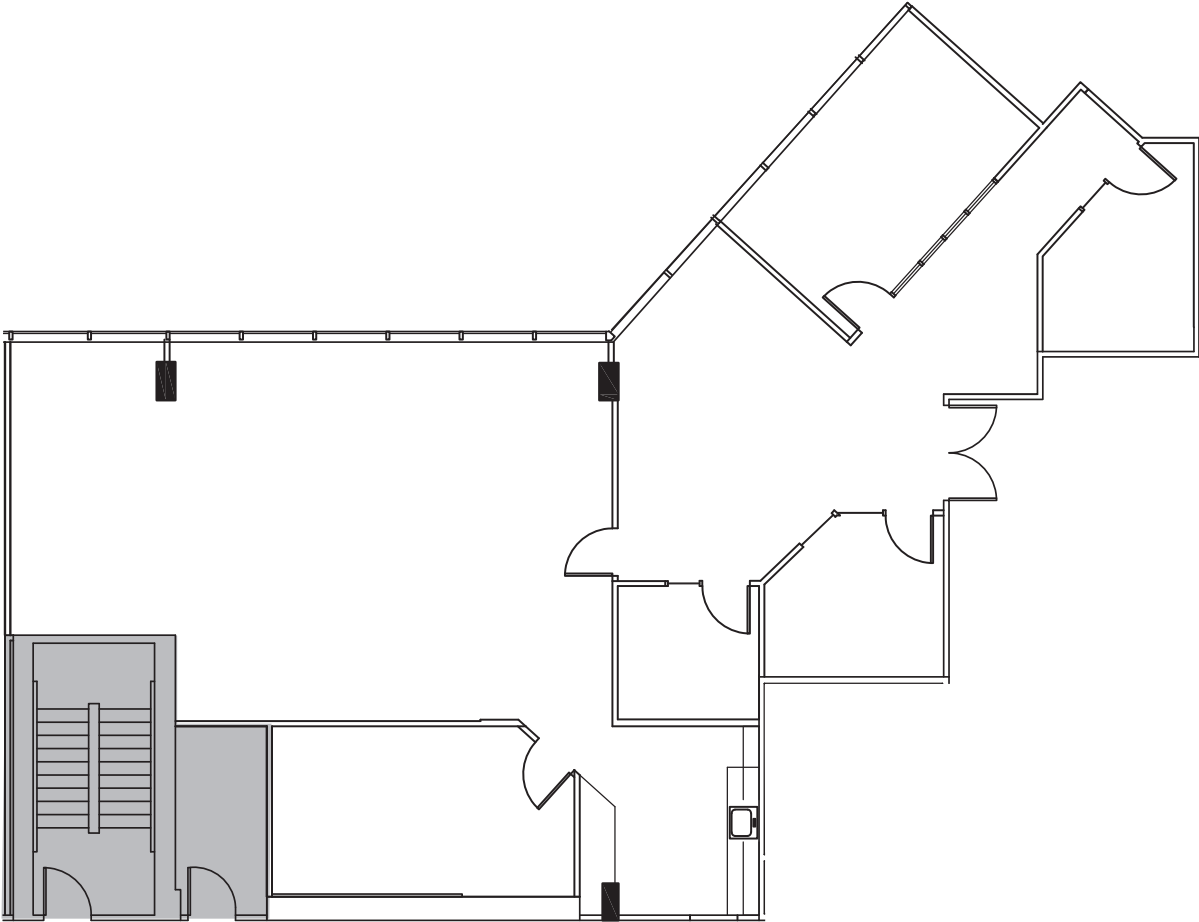

Suite 210
1,040 RSF

Available Now

*2 private offices, kitchenette, open office

Suite 304
±2,176 RSF

Available Now

Suite 308

±5,013 RSF

Available Now

**Can be divided per plan below*

- Suite 308A | ±3,254 RSF
- Suite 308B | ±1,759 RSF

Suite 334
±2,714 RSF

Available Now

Suite 336
±1,475 RSF

Available Now

Suite 411
±2,548 RSF

Available Now

Suite 416
±831 RSF

Available 7/1/26