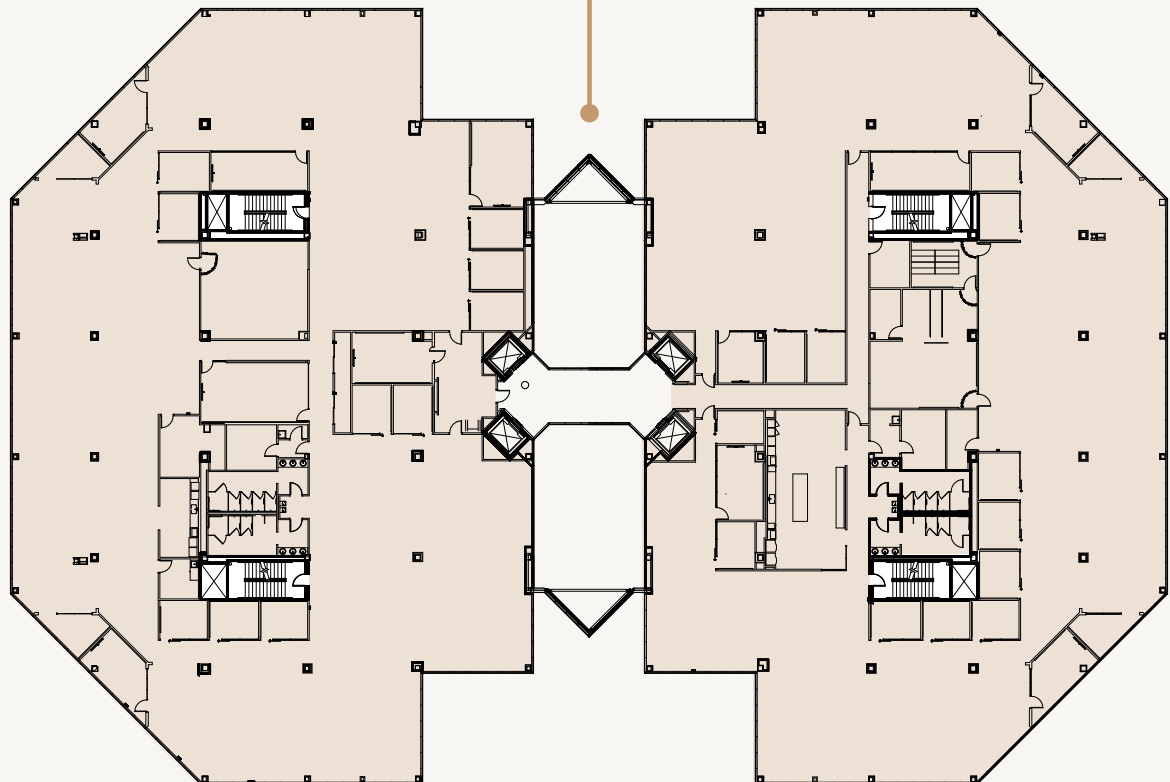

Conference Center equipped with AV equipment and a convenient kitchenette

Onsite Fitness Center

Complete with
lockers and showers

Stacking Plan

CityView Center

■ Available

Floor Plans

Suite 150
18,872 RSF (Available now)

Suite 200

45,527 RSF (Available Now)

SUITE 200

Suite 300

48,771 RSF (Available Now)

SUITE 300

Location

Drive Times