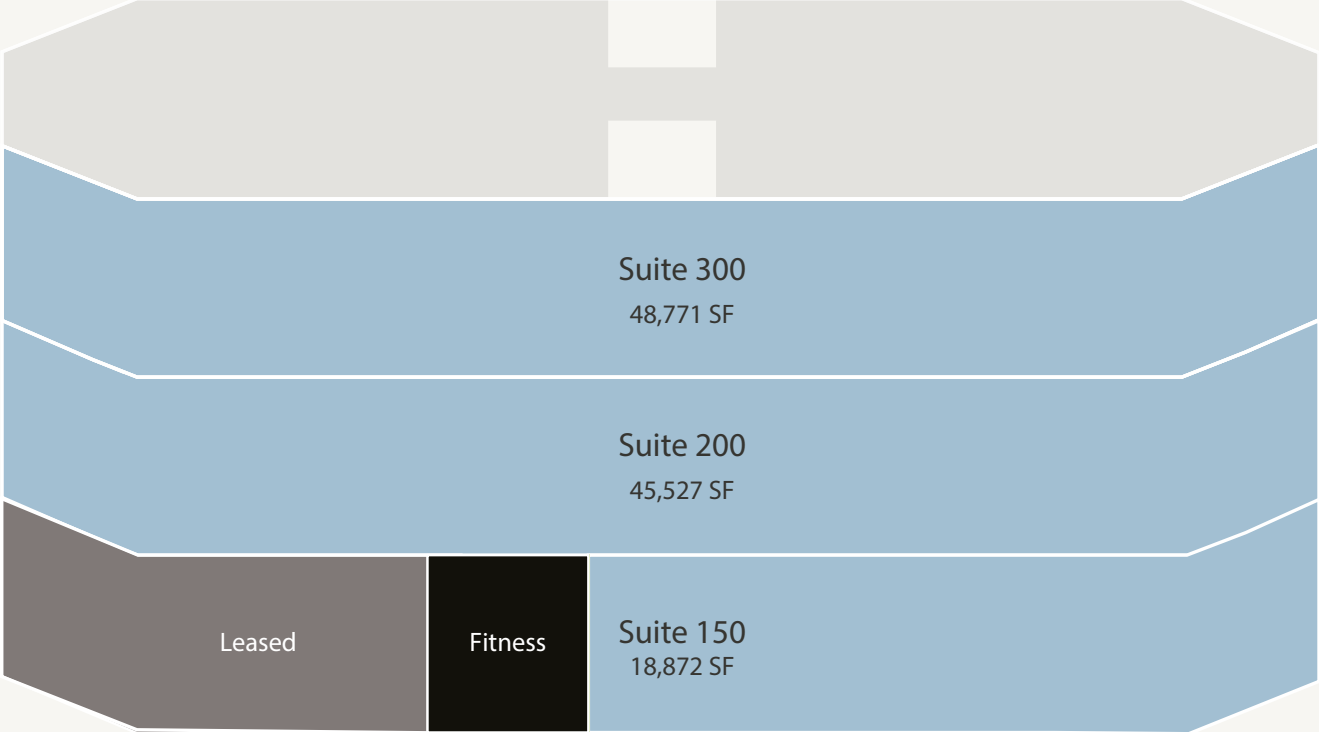

Conference Center equipped with AV equipment and a convenient kitchenette

Onsite Fitness Center

Complete with
lockers and showers

Stacking Plan

CityView Center

■ Available

Floor Plans

Suite 150
18,872 RSF (Available now)

Suite 200

45,527 RSF (Available Now)

SUITE 200

Suite 300

48,771 RSF (Available Now)

SUITE 300

Location

Drive Times