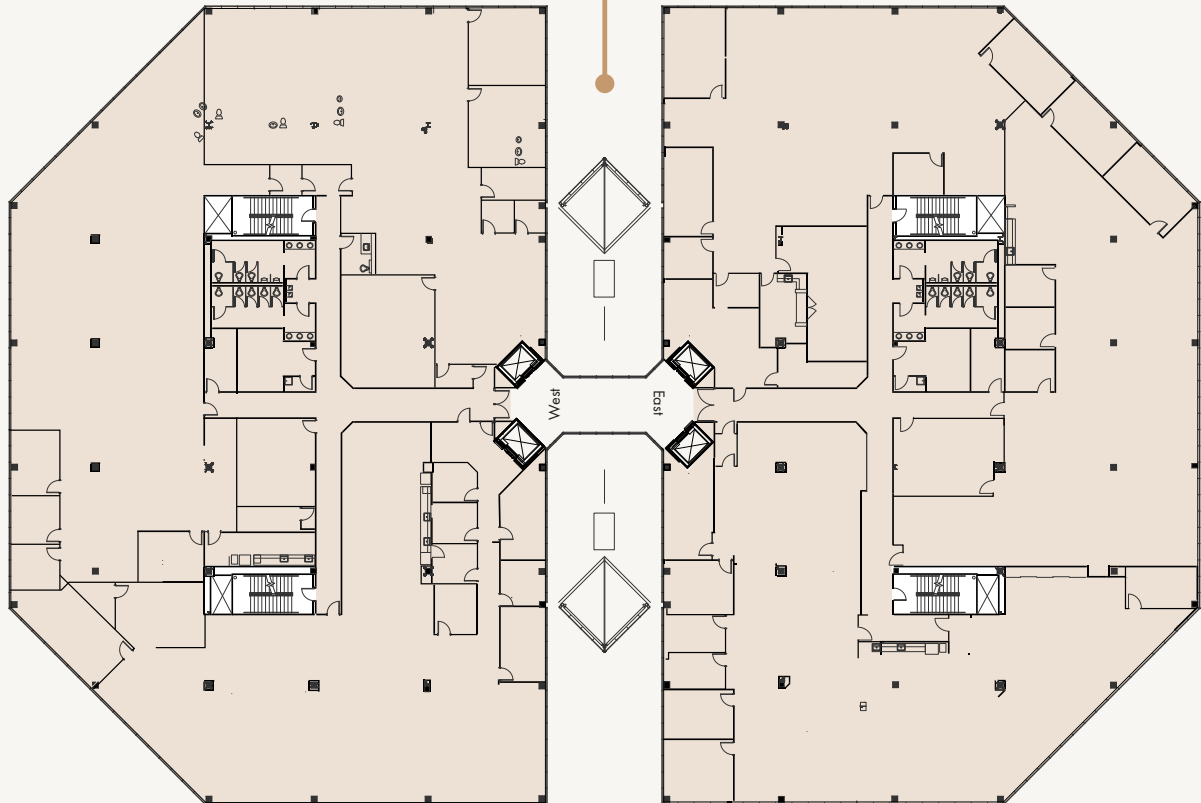

Conference Center equipped with AV equipment and a convenient kitchenette

Onsite Fitness Center

Complete with
lockers and showers

Stacking Plan

CityView Center

■ Available

Floor Plans

Suite 150
18,872 RSF (Available now)

Suite 200

45,527 RSF (Available Now)

SUITE 200

Suite 300

48,771 RSF (Available Now)

SUITE 300

Location

Drive Times