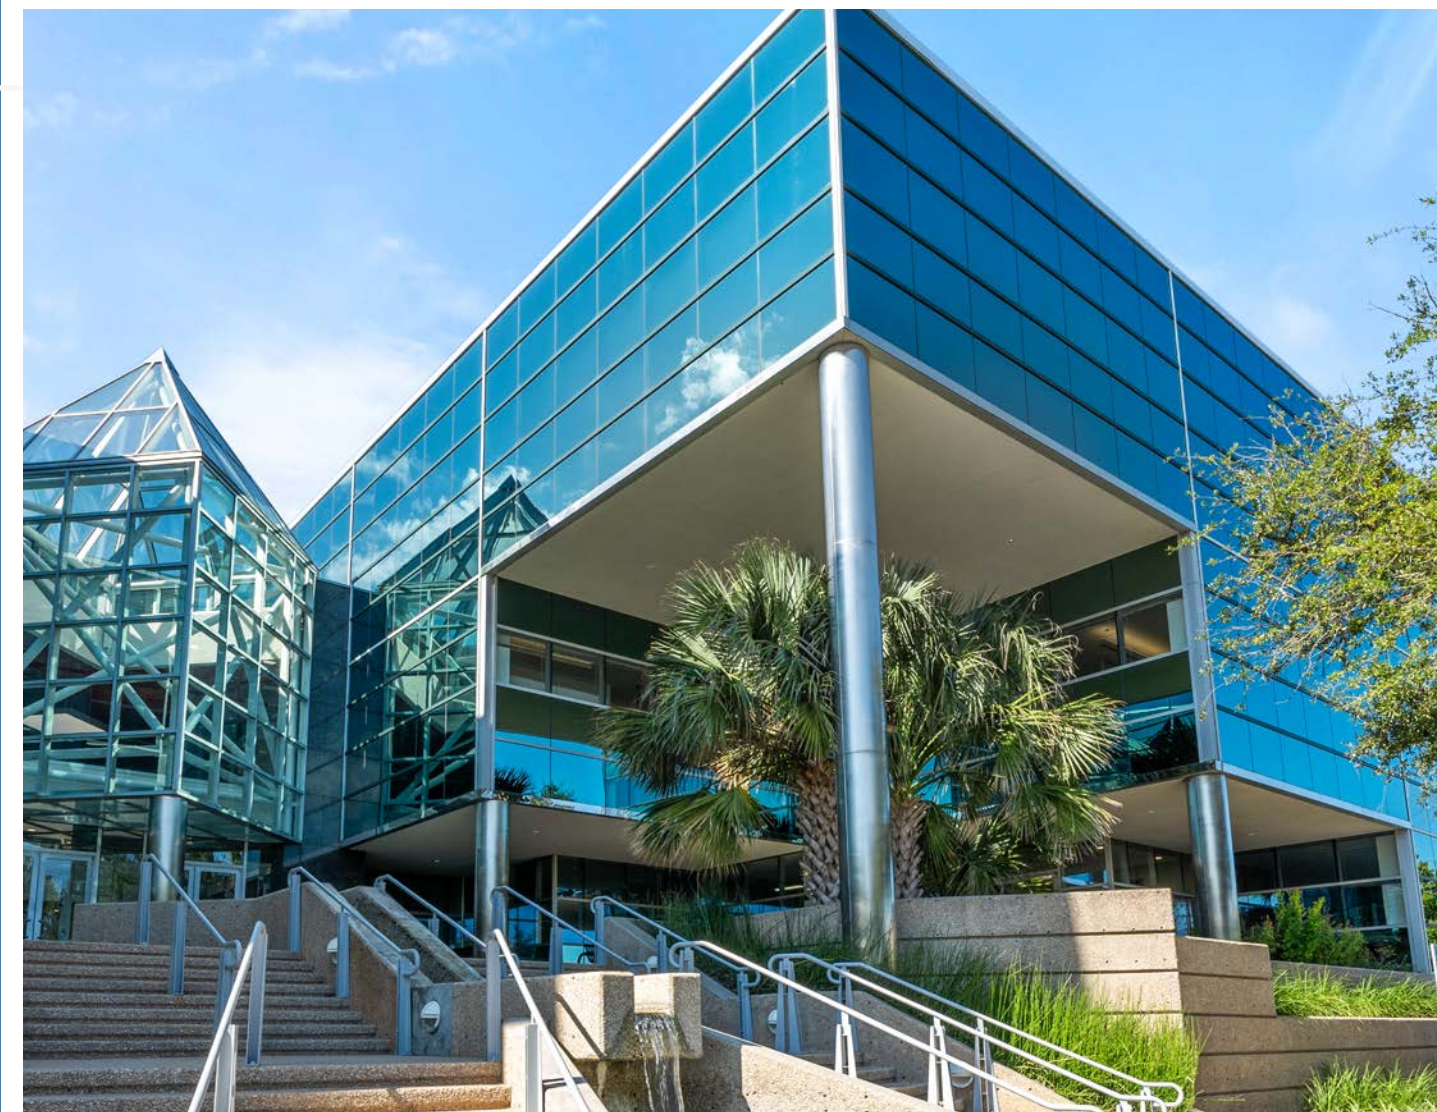

For Lease
113,170 SF

CityView Center

Full Building Large Block Lease Opportunity

1122 South Capital of Texas Highway

CityView Center

Class	A
Building Size	131,967 SF
Year Built	2000
Stories	3
Typical Floor Size	44,838 SF
Elevators	4
Parking Ratio	3.73/1,000 SF
Submarket	Southwest

Multiple Covered
Outdoor Patio Areas

On-Site Management

Covered Parking

Exceptional New Tenant Lounge and Conference Center

New tenant lounge with gourmet coffee and delicious food options available located on the CityView campus.

Conference Center equipped with AV equipment and a convenient kitchenette

Onsite Fitness Center

Complete with
lockers and showers

Stacking Plan

CityView Center

■ Available

Floor Plans

Suite 150
18,872 RSF (Available now)