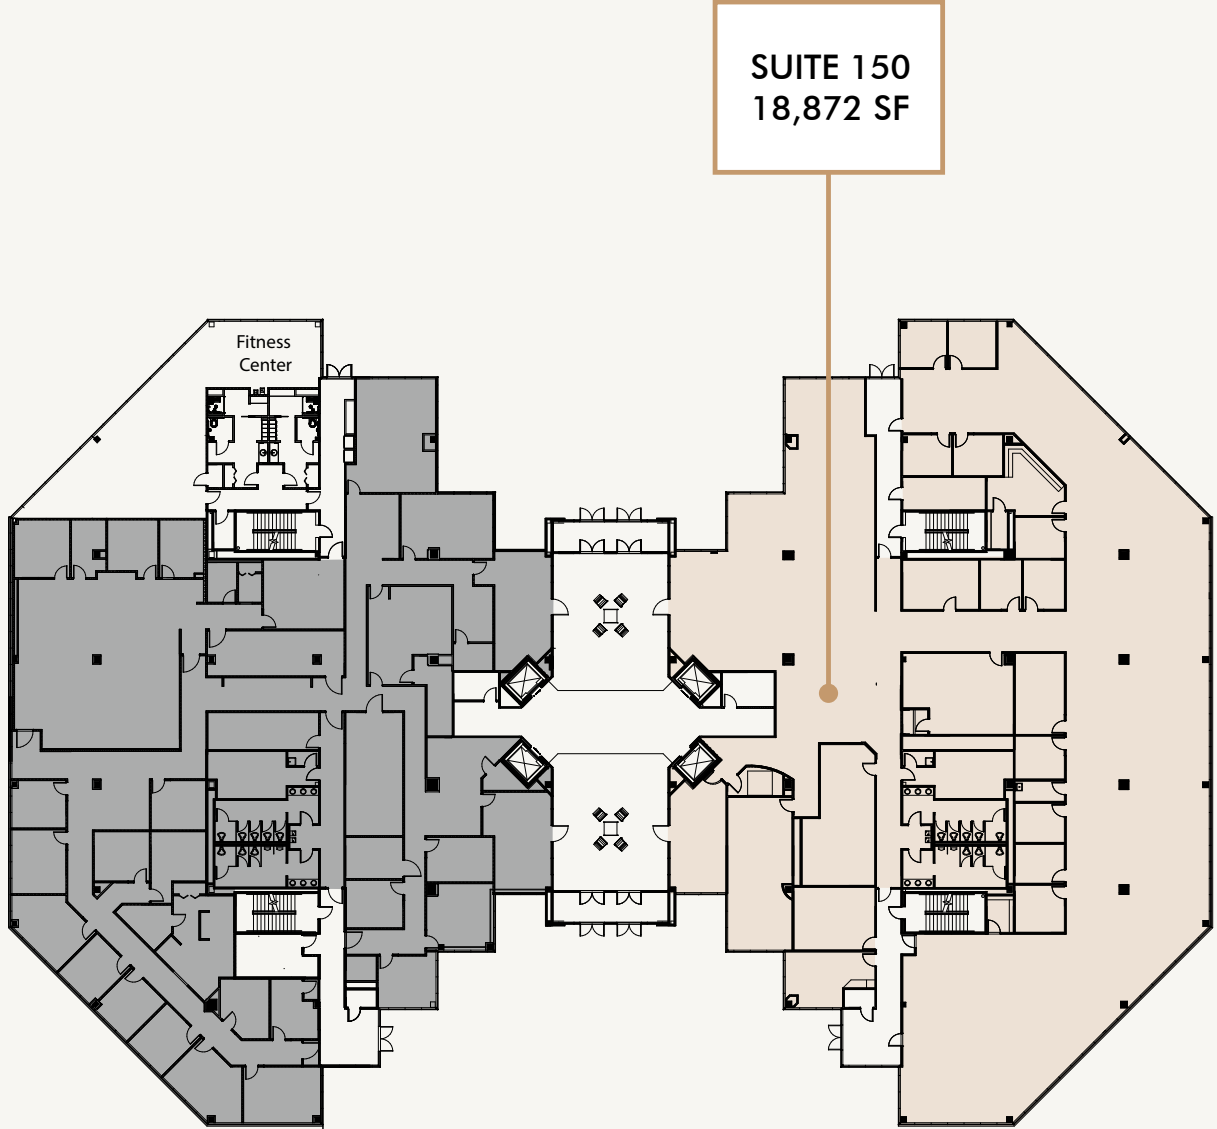

For Lease
113,170 SF

CityView Center

Full Building Large Block Lease Opportunity

1122 South Capital of Texas Highway

CityView Center

Class	A
Building Size	131,967 SF
Year Built	2000
Stories	3
Typical Floor Size	44,838 SF
Elevators	4
Parking Ratio	3.73/1,000 SF
Submarket	Southwest

Conference Center equipped with AV equipment and a convenient kitchenette

Onsite Fitness Center

Complete with
lockers and showers

Stacking Plan

CityView Center

■ Available

Floor Plans

Suite 150
18,872 RSF (Available now)

Suite 200

45,527 RSF (Available Now)

SUITE 200

Suite 300

48,771 RSF (Available Now)

SUITE 300

Location

Drive Times