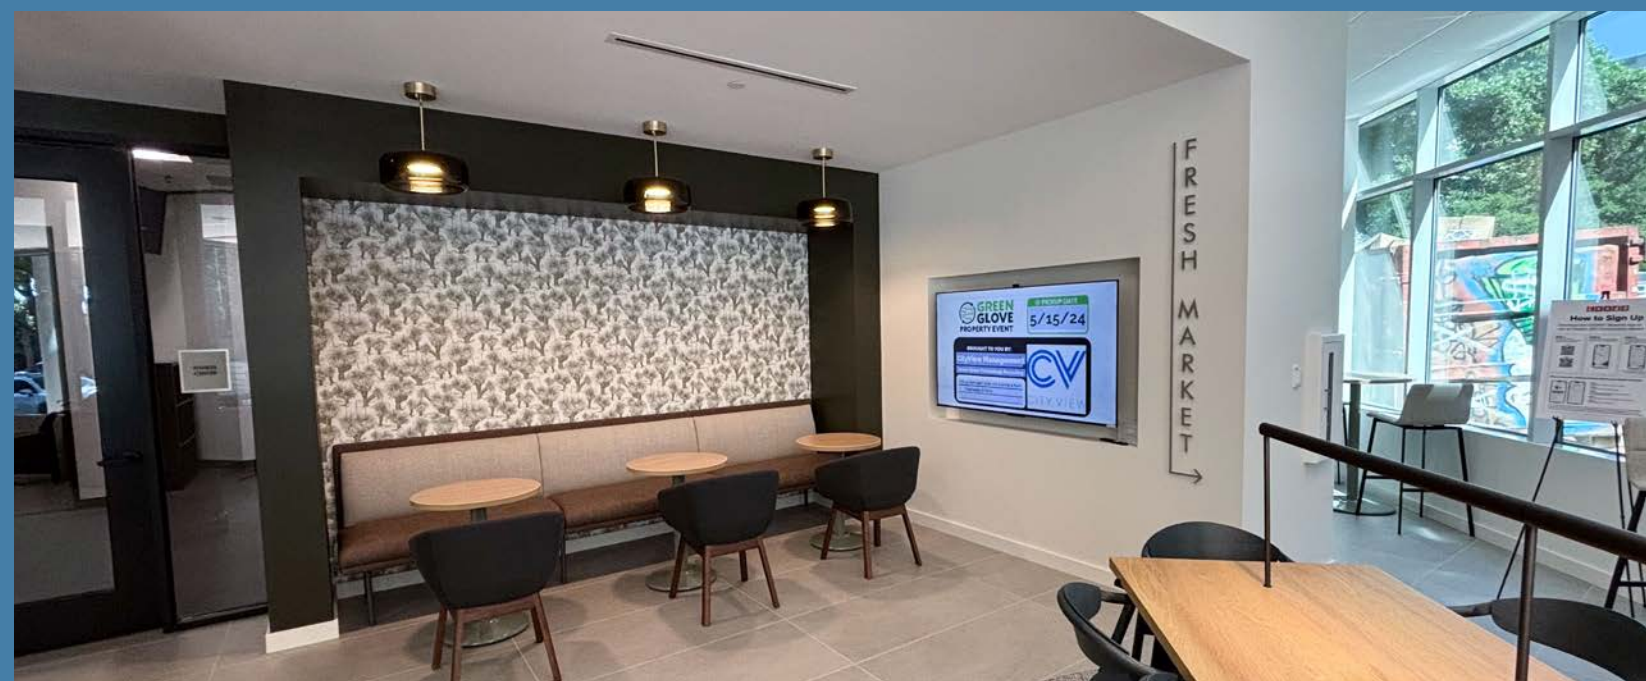

Multiple Covered
Outdoor Patio Areas

On-Site Management

Covered Parking

Exceptional New Tenant Lounge and Conference Center

New tenant lounge with gourmet coffee and delicious food options available located on the CityView campus.

Conference Center equipped with AV equipment and a convenient kitchenette

Onsite Fitness Center

Complete with
lockers and showers

Stacking Plan

CityView Center

■ Available

Floor Plans

Suite 150
18,872 RSF (Available now)