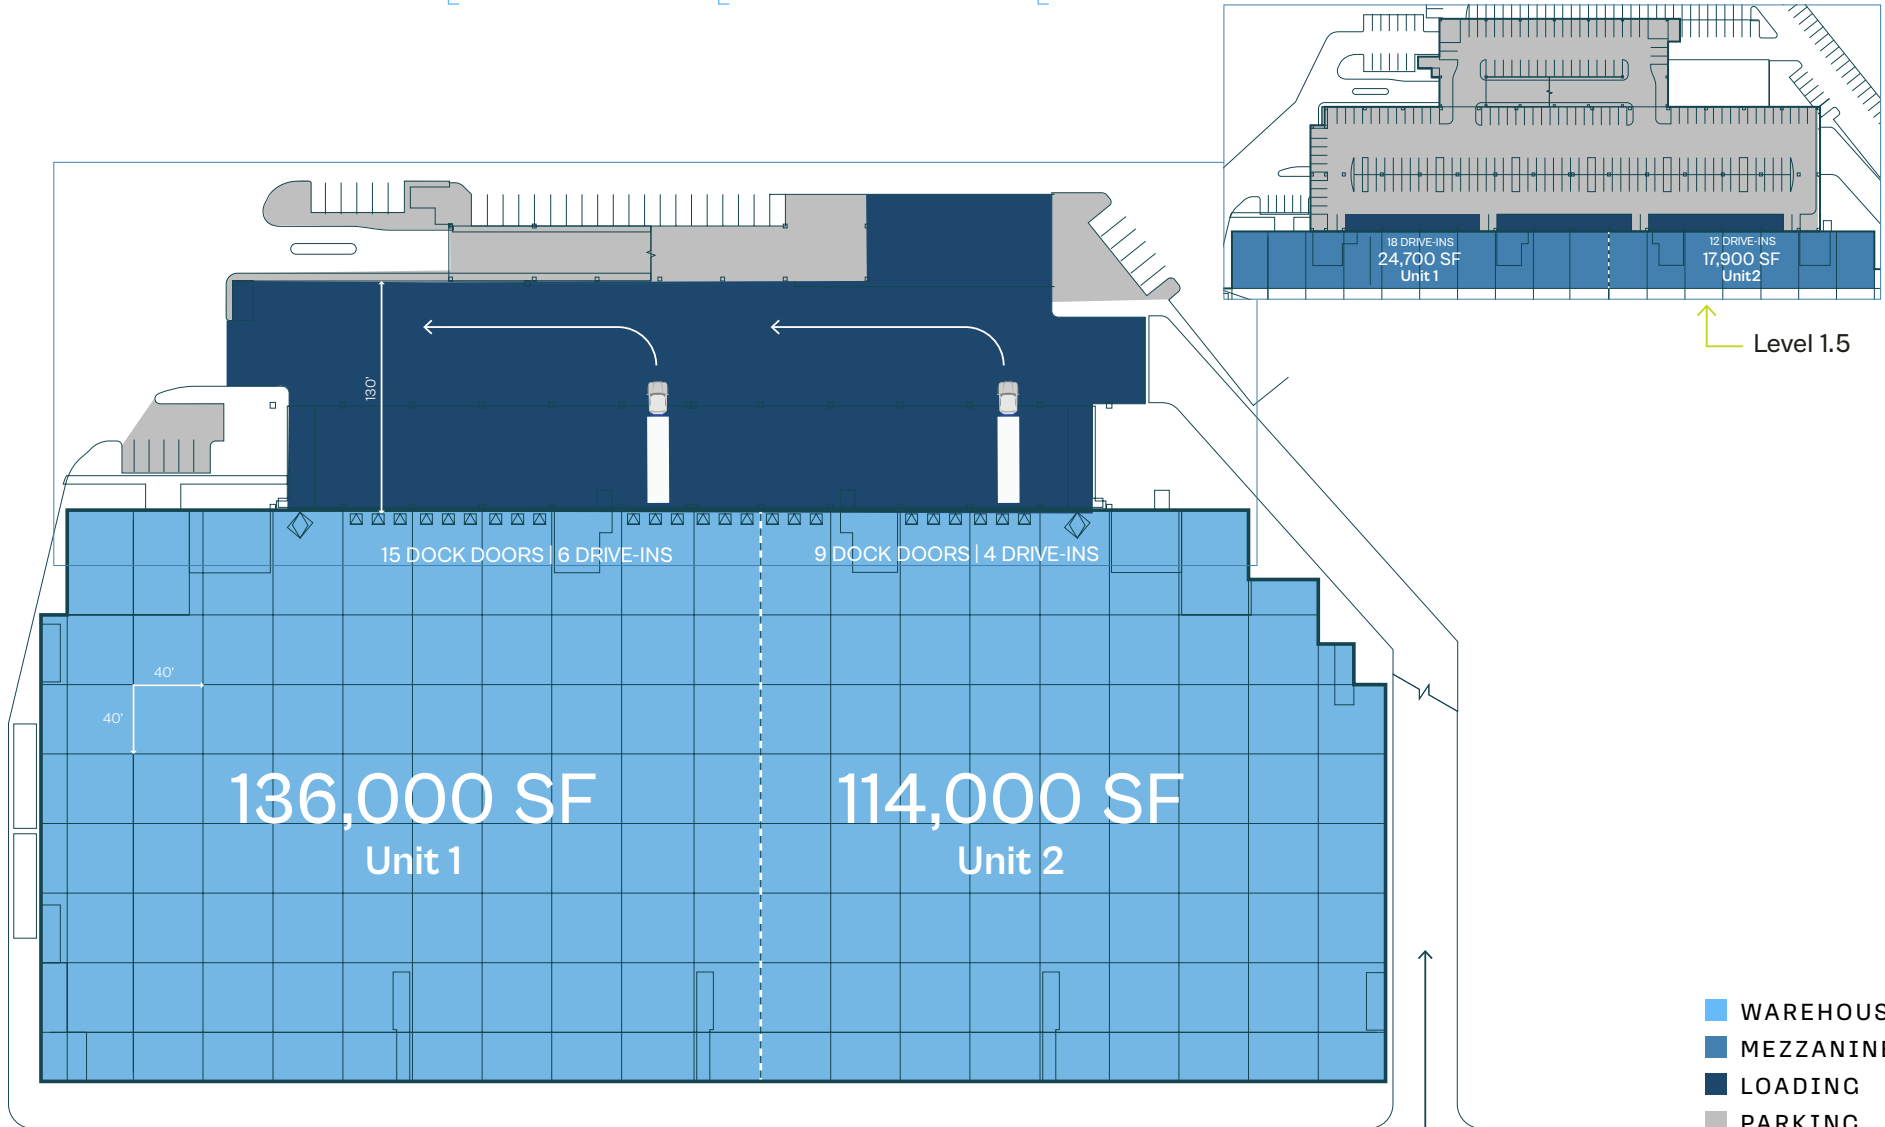

Level 1 & 1.5 Warehouse & Mezzanine

160,700 SF
Unit 1

131,900 SF
Unit 2

32'
Level 1 clear height

14.5'
Mezzanine clear height

800 PSF
floor load

Tractor-trailer access for level 1 warehouse

- WAREHOUSE
- MEZZANINE
- LOADING
- PARKING