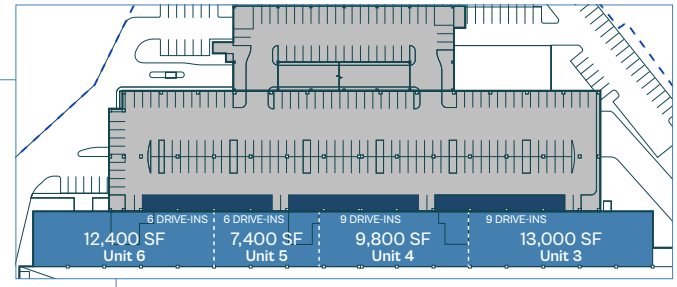

Level 2 & 2.5 Warehouse & Mezzanine

100,600 SF Unit 3	62,600 SF Unit 4	47,000 SF Unit 5	82,400 SF Unit 6
32' Level 2 clear height	14' Mezzanine clear height	500 PSF floor load	

Level 2.5

Tractor-trailer access for level 2 warehouse