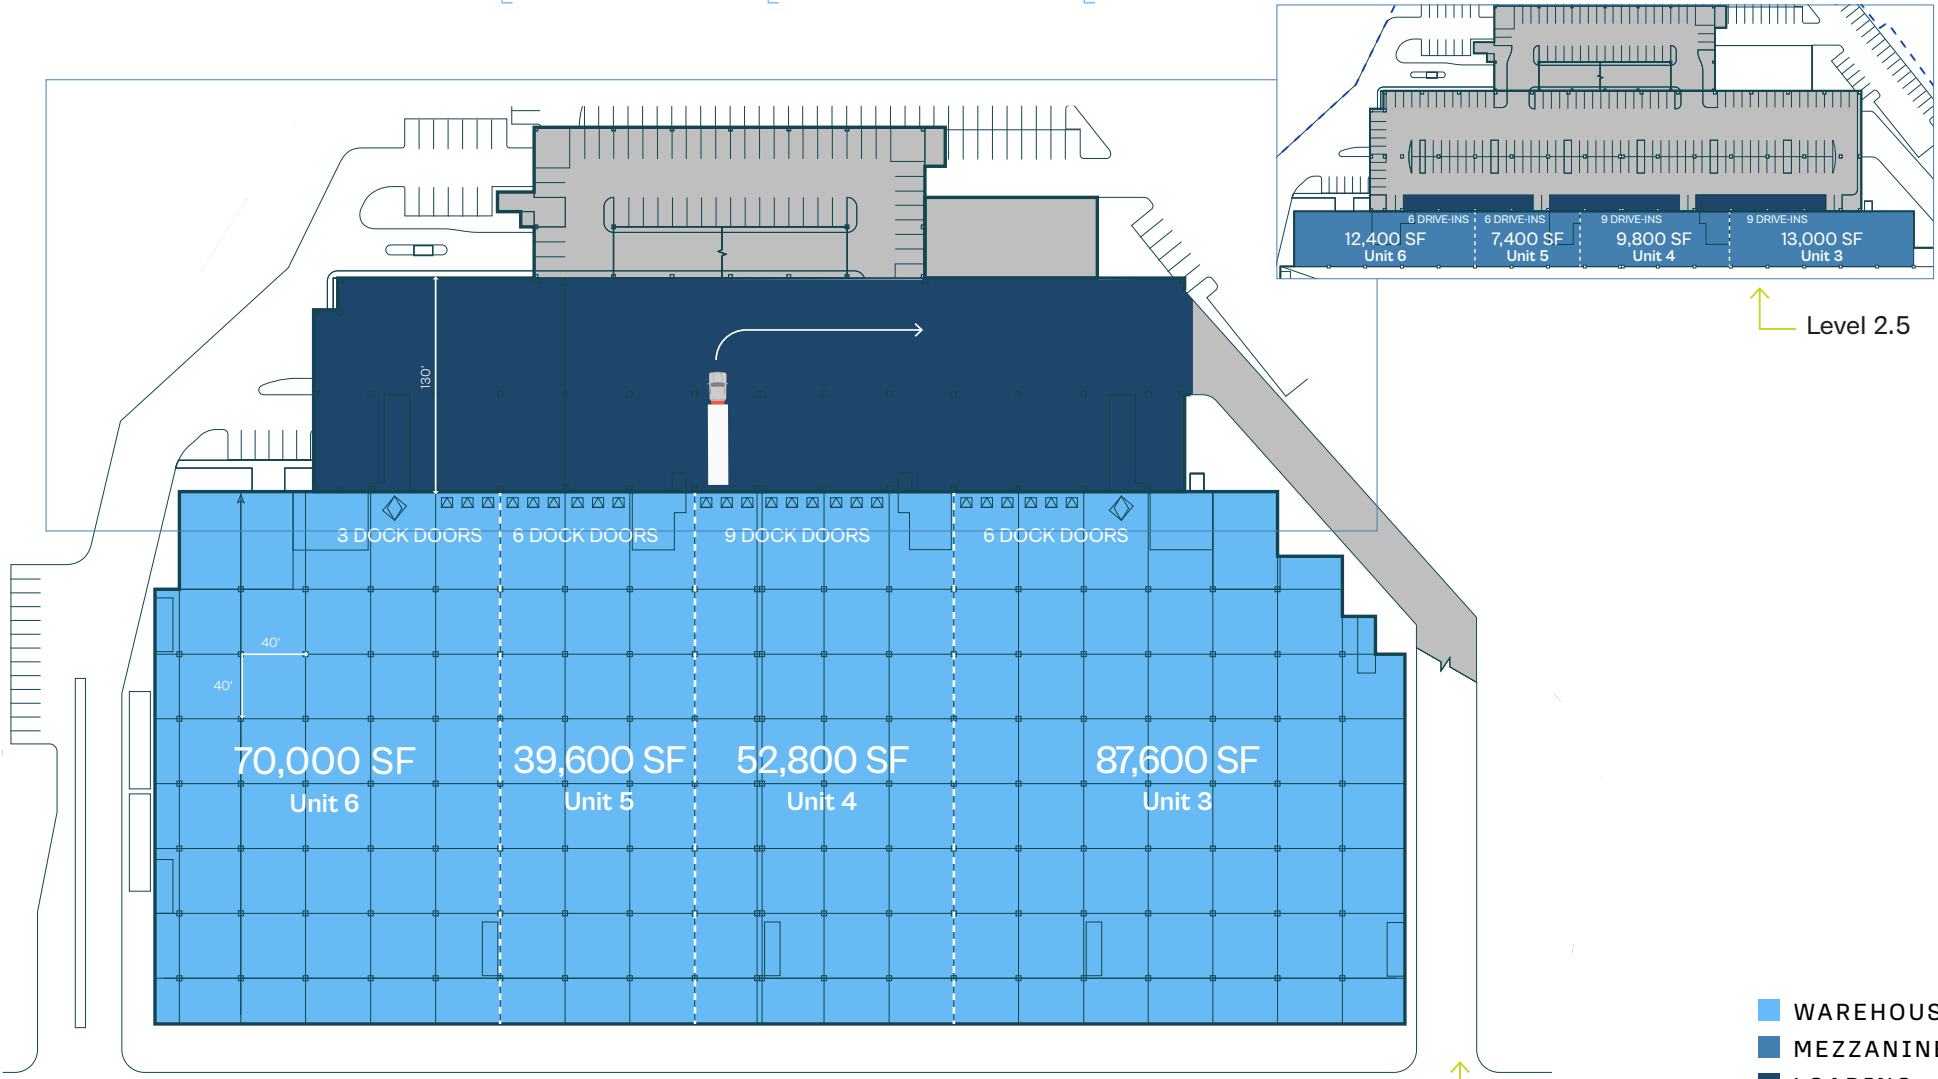

Level 2 & 2.5 Warehouse & Mezzanine

100,600 SF Unit 3	62,600 SF Unit 4	47,000 SF Unit 5	82,400 SF Unit 6
32' Level 2 clear height	14' Mezzanine clear height	500 PSF floor load	

Level 2.5

Tractor-trailer access for level 2 warehouse

- WAREHOUSE
- MEZZANINE
- LOADING
- PARKING