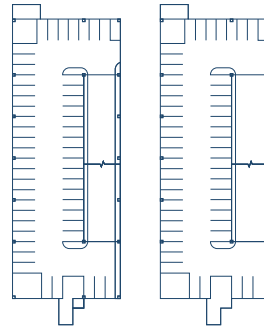

# PARKING SUMMARY

**Level 1**  
140,628 SF  
408 auto spots (shown)  
152 Van-equivalent spots

**Level 1.5**  
83,661 SF  
196 auto spots (shown)  
91 Van-equivalent spots

**Level 2**  
32,530 SF  
86 auto spots (shown)  
26 Van-equivalent spots

**Level 2.5**  
83,661 SF  
196 auto spots (shown)  
91 Van-equivalent spots

**Roof Deck**  
169,315 SF  
603 auto spots (shown)  
380 Van-equivalent spots  
84,900 SF Garage spots