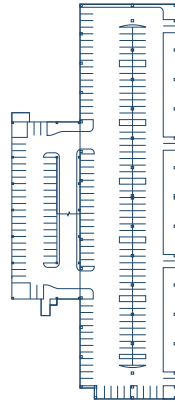

# PARKING SUMMARY

**Level 1**  
140,628 SF  
408 auto spots (shown)  
152 Van-equivalent spots

**Level 1.5**  
83,661 SF  
196 auto spots (shown)  
91 Van-equivalent spots

**Level 2**  
32,530 SF  
86 auto spots (shown)  
26 Van-equivalent spots

**Level 2.5**  
83,661 SF  
196 auto spots (shown)  
91 Van-equivalent spots

**Roof Deck**  
169,315 SF  
603 auto spots (shown)  
380 Van-equivalent spots  
84,900 SF Garage spots