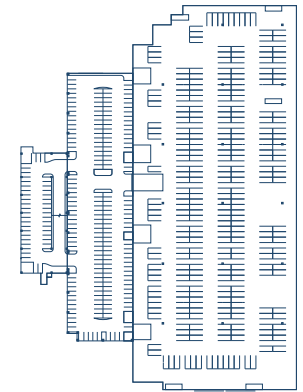

# PARKING SUMMARY

**Level 1**  
140,628 SF  
408 auto spots (shown)  
152 Van-equivalent spots

**Level 1.5**  
83,661 SF  
196 auto spots (shown)  
91 Van-equivalent spots

**Level 2**  
32,530 SF  
86 auto spots (shown)  
26 Van-equivalent spots

**Level 2.5**  
83,661 SF  
196 auto spots (shown)  
91 Van-equivalent spots

**Roof Deck**  
169,315 SF  
603 auto spots (shown)  
380 Van-equivalent spots  
84,900 SF Garage spots