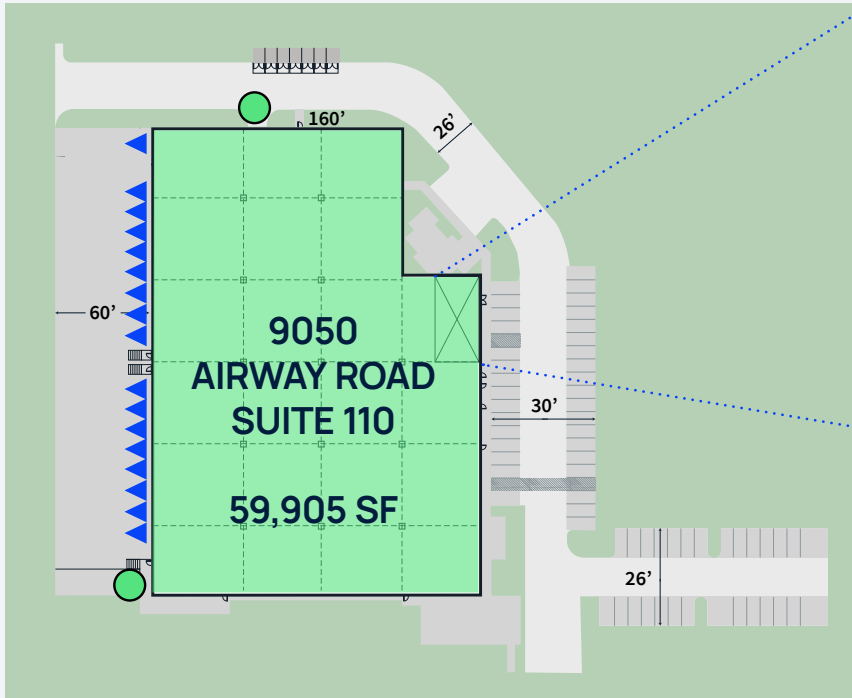

# 9050 Airway Road

**59,905 sf**  
Available space

**2,023 sf**  
Office space

**1,786 sf**  
Mezzanine

**17**  
Dock doors  
with EOD Levelers

**2**  
Grade doors

**6/1/2026**  
Availability date

First Floor Office

Mezzanine

DOCK HIGH DOORS

GRADE LEVEL DOORS