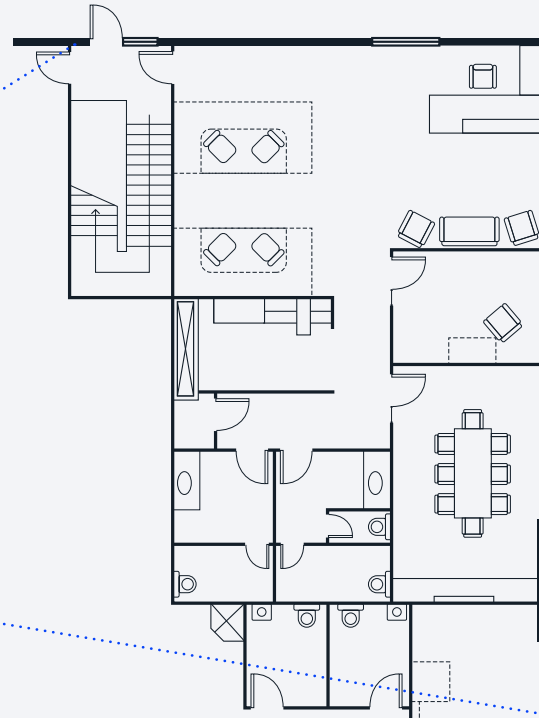

# 9050 Airway Road

**59,905 sf**  
Available space

**2,023 sf**  
Office space

**1,786 sf**  
Mezzanine

**17**  
Dock doors  
with EOD Levelers

**2**  
Grade doors

**6/1/2026**  
Availability date

First Floor Office

Mezzanine

DOCK HIGH DOORS

GRADE LEVEL DOORS