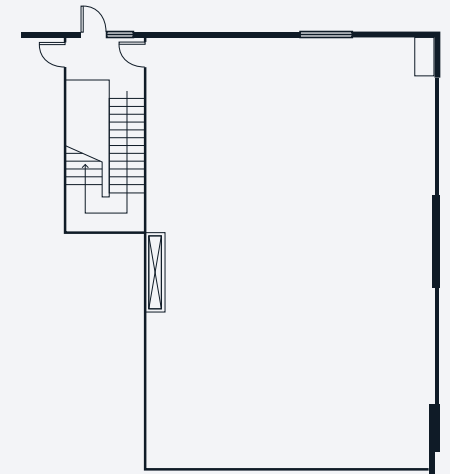

# 9050 Airway Road

**59,905 sf**  
Available space

**2,023 sf**  
Office space

**1,786 sf**  
Mezzanine

**17**  
Dock doors  
with EOD Levelers

**2**  
Grade doors

**6/1/2026**  
Availability date

First Floor Office

Mezzanine

DOCK HIGH DOORS

GRADE LEVEL DOORS