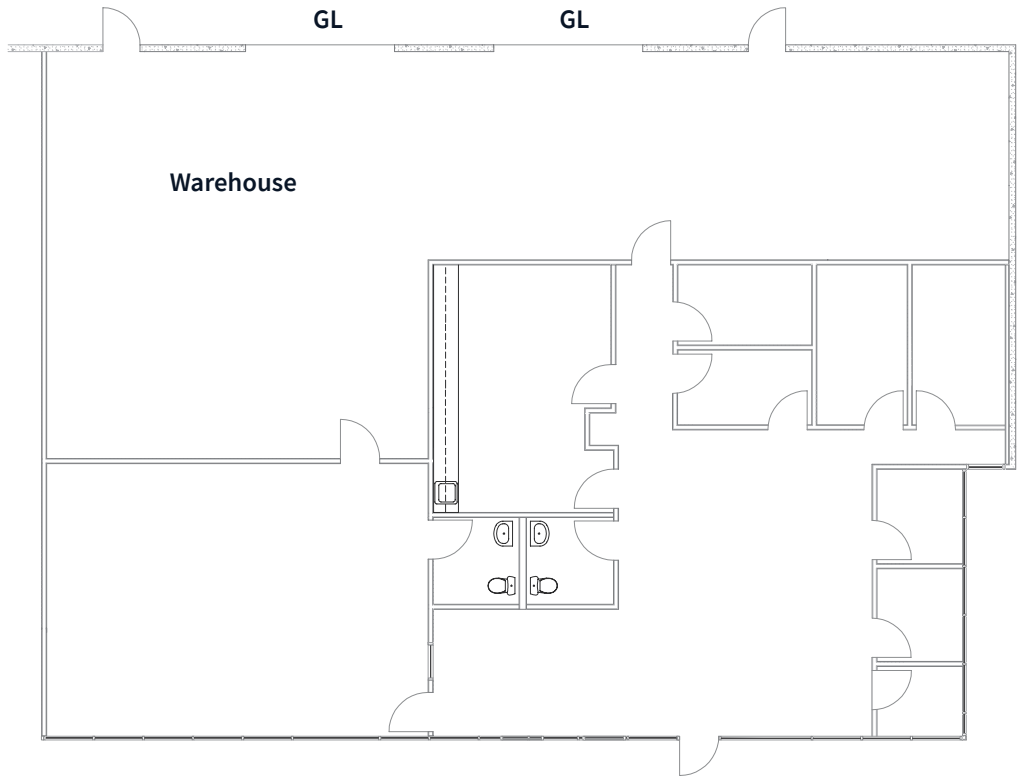

Floor plan

3380 Industrial Blvd

Suites 104-105

±4,843 SF

office w/warehouse

\$0.75 PSF + NNN

Available now

GL = Grade-level door

*FLOOR PLAN NOT TO SCALE.
ALL MEASUREMENTS ARE APPROXIMATE.*