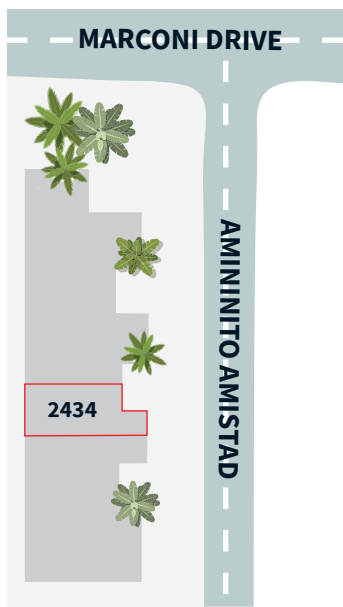

10055 Marconi Drive

Suite 2434 | 1,371 RSF

Joe Anderson
+1 858 410 6360
joe.anderson@jll.com
RE License #01509782

Greg Moore
+1 858 410 6367
greg.moore@jll.com
RE License #02068852