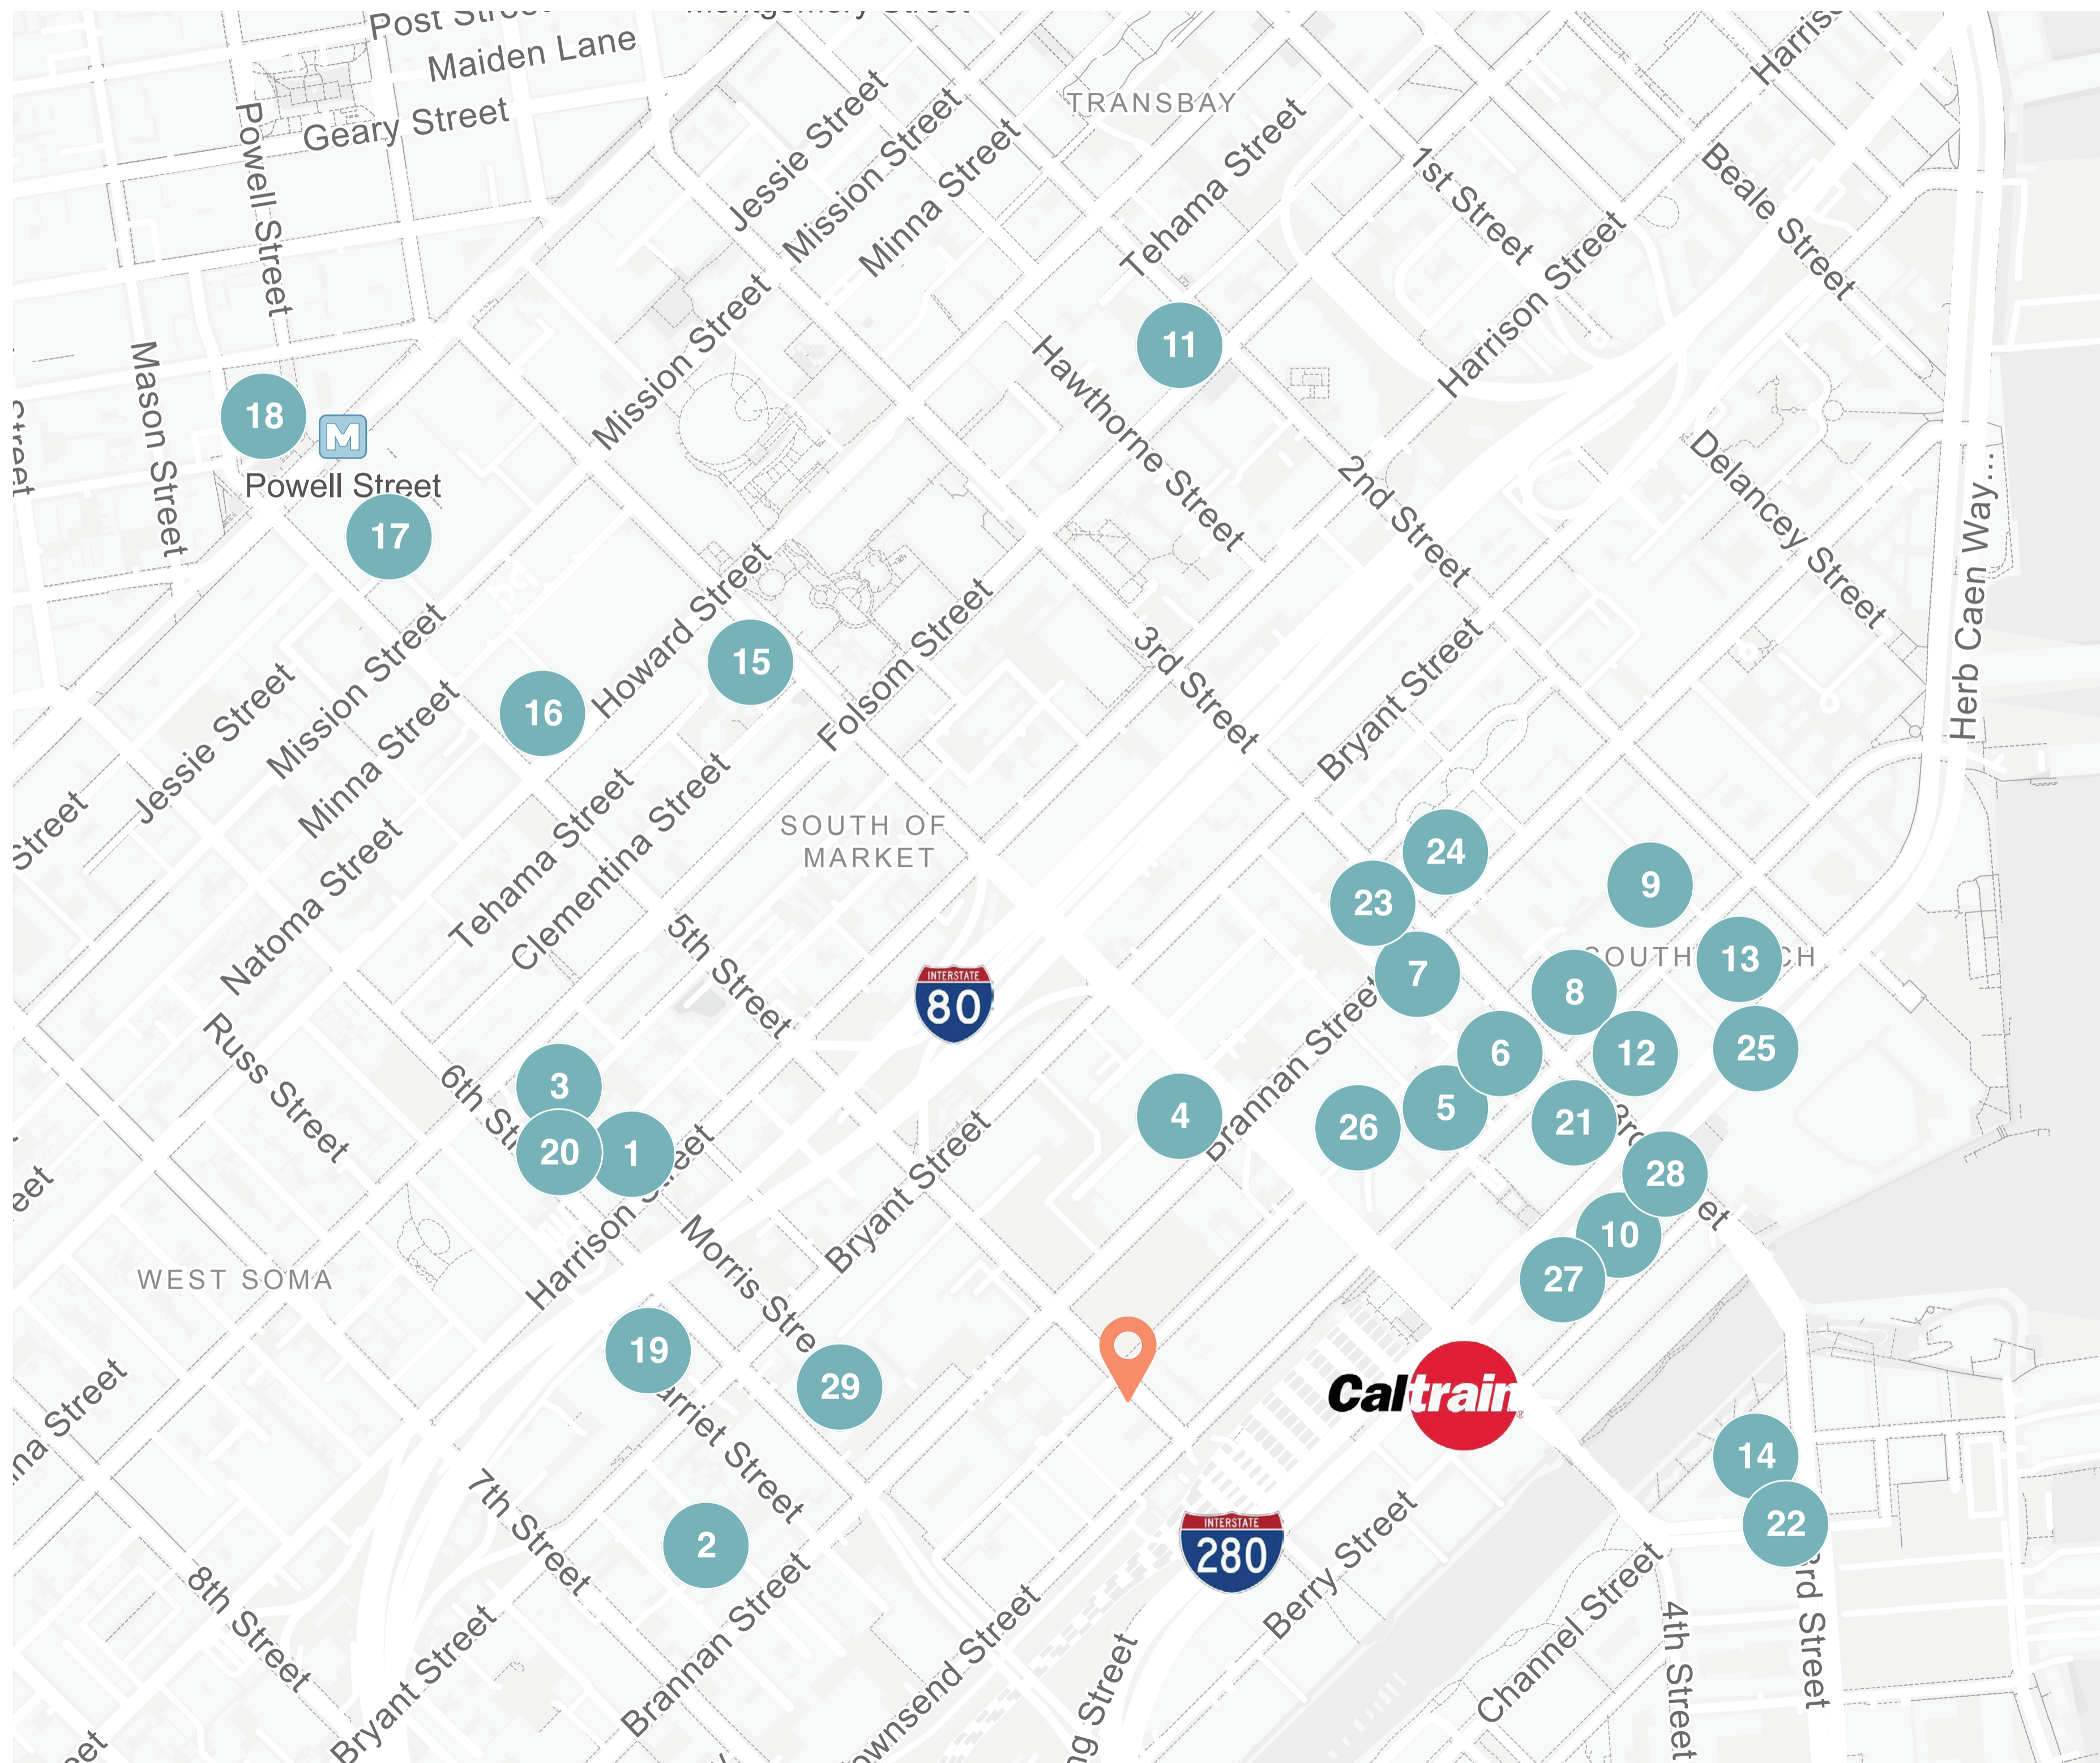

650

5th Street

650 5th Street

Flexible startup space

Building highlights

- Prime location across from Caltrain
 - On-site parking available, subject to availability
 - Steps to Oracle Park
 - Easy access to Highway 101, Highway 280, and the Bay Bridge
 - On-site building management
- 

Suite highlights

- Available 7/1/2026
- 2 Private offices
- Open area
- Updated kitchenette

Neighborhood favorites

DINING

- | | |
|---------------------------------|------------------------------|
| 1. San Francisco Breakfast Club | 8. Mestiza |
| 2. Mars Bar & Restaurant | 9. Saison |
| 3. Ben's Fast Food | 10. The One Restaurant & Bar |
| 4. Marlowe | 11. The Fly Trap |
| 5. ROOFTOP 25 | |
| 6. Little Skillet | |
| 7. Sun and Moon | |

HOTELS

- 12. Hyatt Place San Francisco/Downtown
- 13. Hotel VIA
- 14. LUMA Hotel San Francisco
- 15. Canopy by Hilton San Francisco SoMA
- 16. InterContinental San Francisco, an IHG Hotel
- 17. Hotel Zetta San Francisco
- 18. Axiom Hotel

CAFES

- 19. Social Cafe
- 20. Telescope Coffee
- 21. Tazza D'Amore Cafe
- 22. Cafe Réveille
- 23. Cafe Buenos Aires SF
- 24. Golden Goat Coffee
- 25. Bravado

FITNESS

- 26. United Barbell - CrossFit SOMA
- 27. Orangetheory Fitness
- 28. Uplift Barbell
- 29. Flagship-Mission Bay