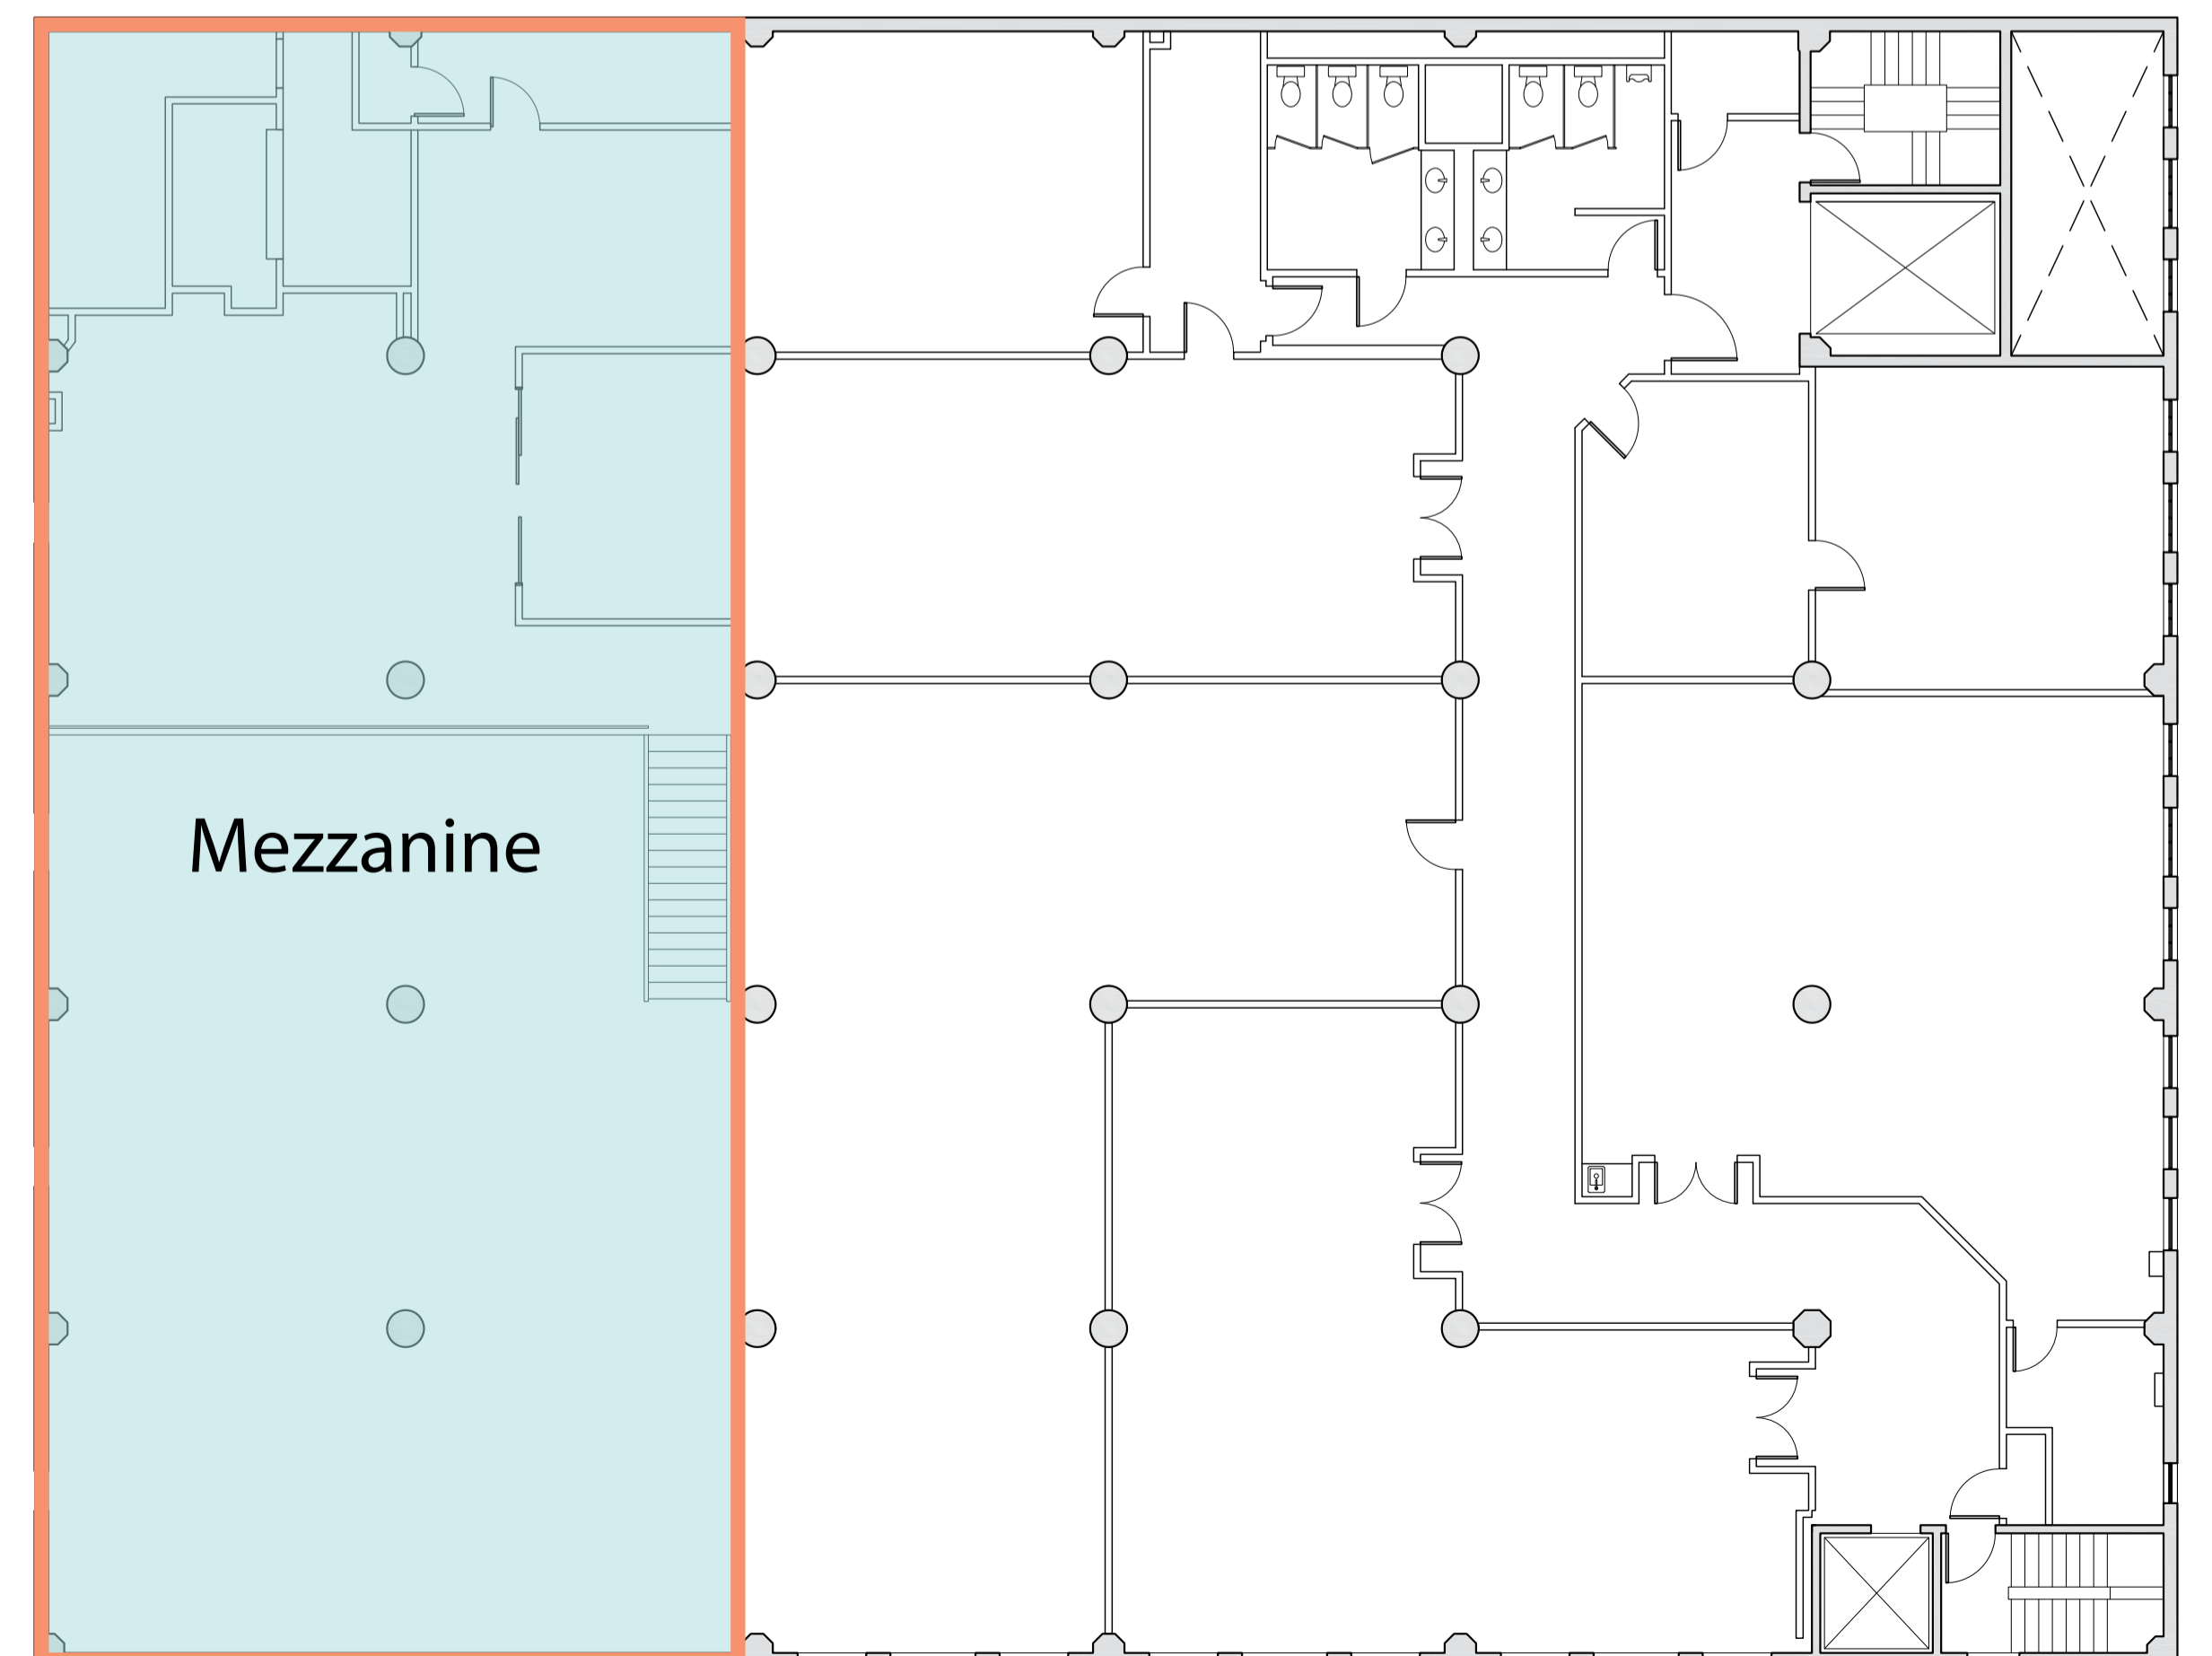

650

5th Street

650 5th Street

Flexible startup space

Building highlights

- Prime location across from Caltrain
 - On-site parking available, subject to availability
 - Steps to Oracle Park
 - Easy access to Highway 101, Highway 280, and the Bay Bridge
 - On-site building management
- 

Suite 100

Size

6,800 RSF

Suite highlights

- Available Now
- Spec Suite Underway
- Ground Floor & Mezzanine

100

*These photos are AI generated renderings of example finishes

Suite 403

Size

3,519 RSF

Suite highlights

- Available 30-60 days
- 3 window-line offices/
meeting rooms
- 1 large
conference room
- Updated kitchen
- High Ceilings

403

Suite 512

Size

765 RSF