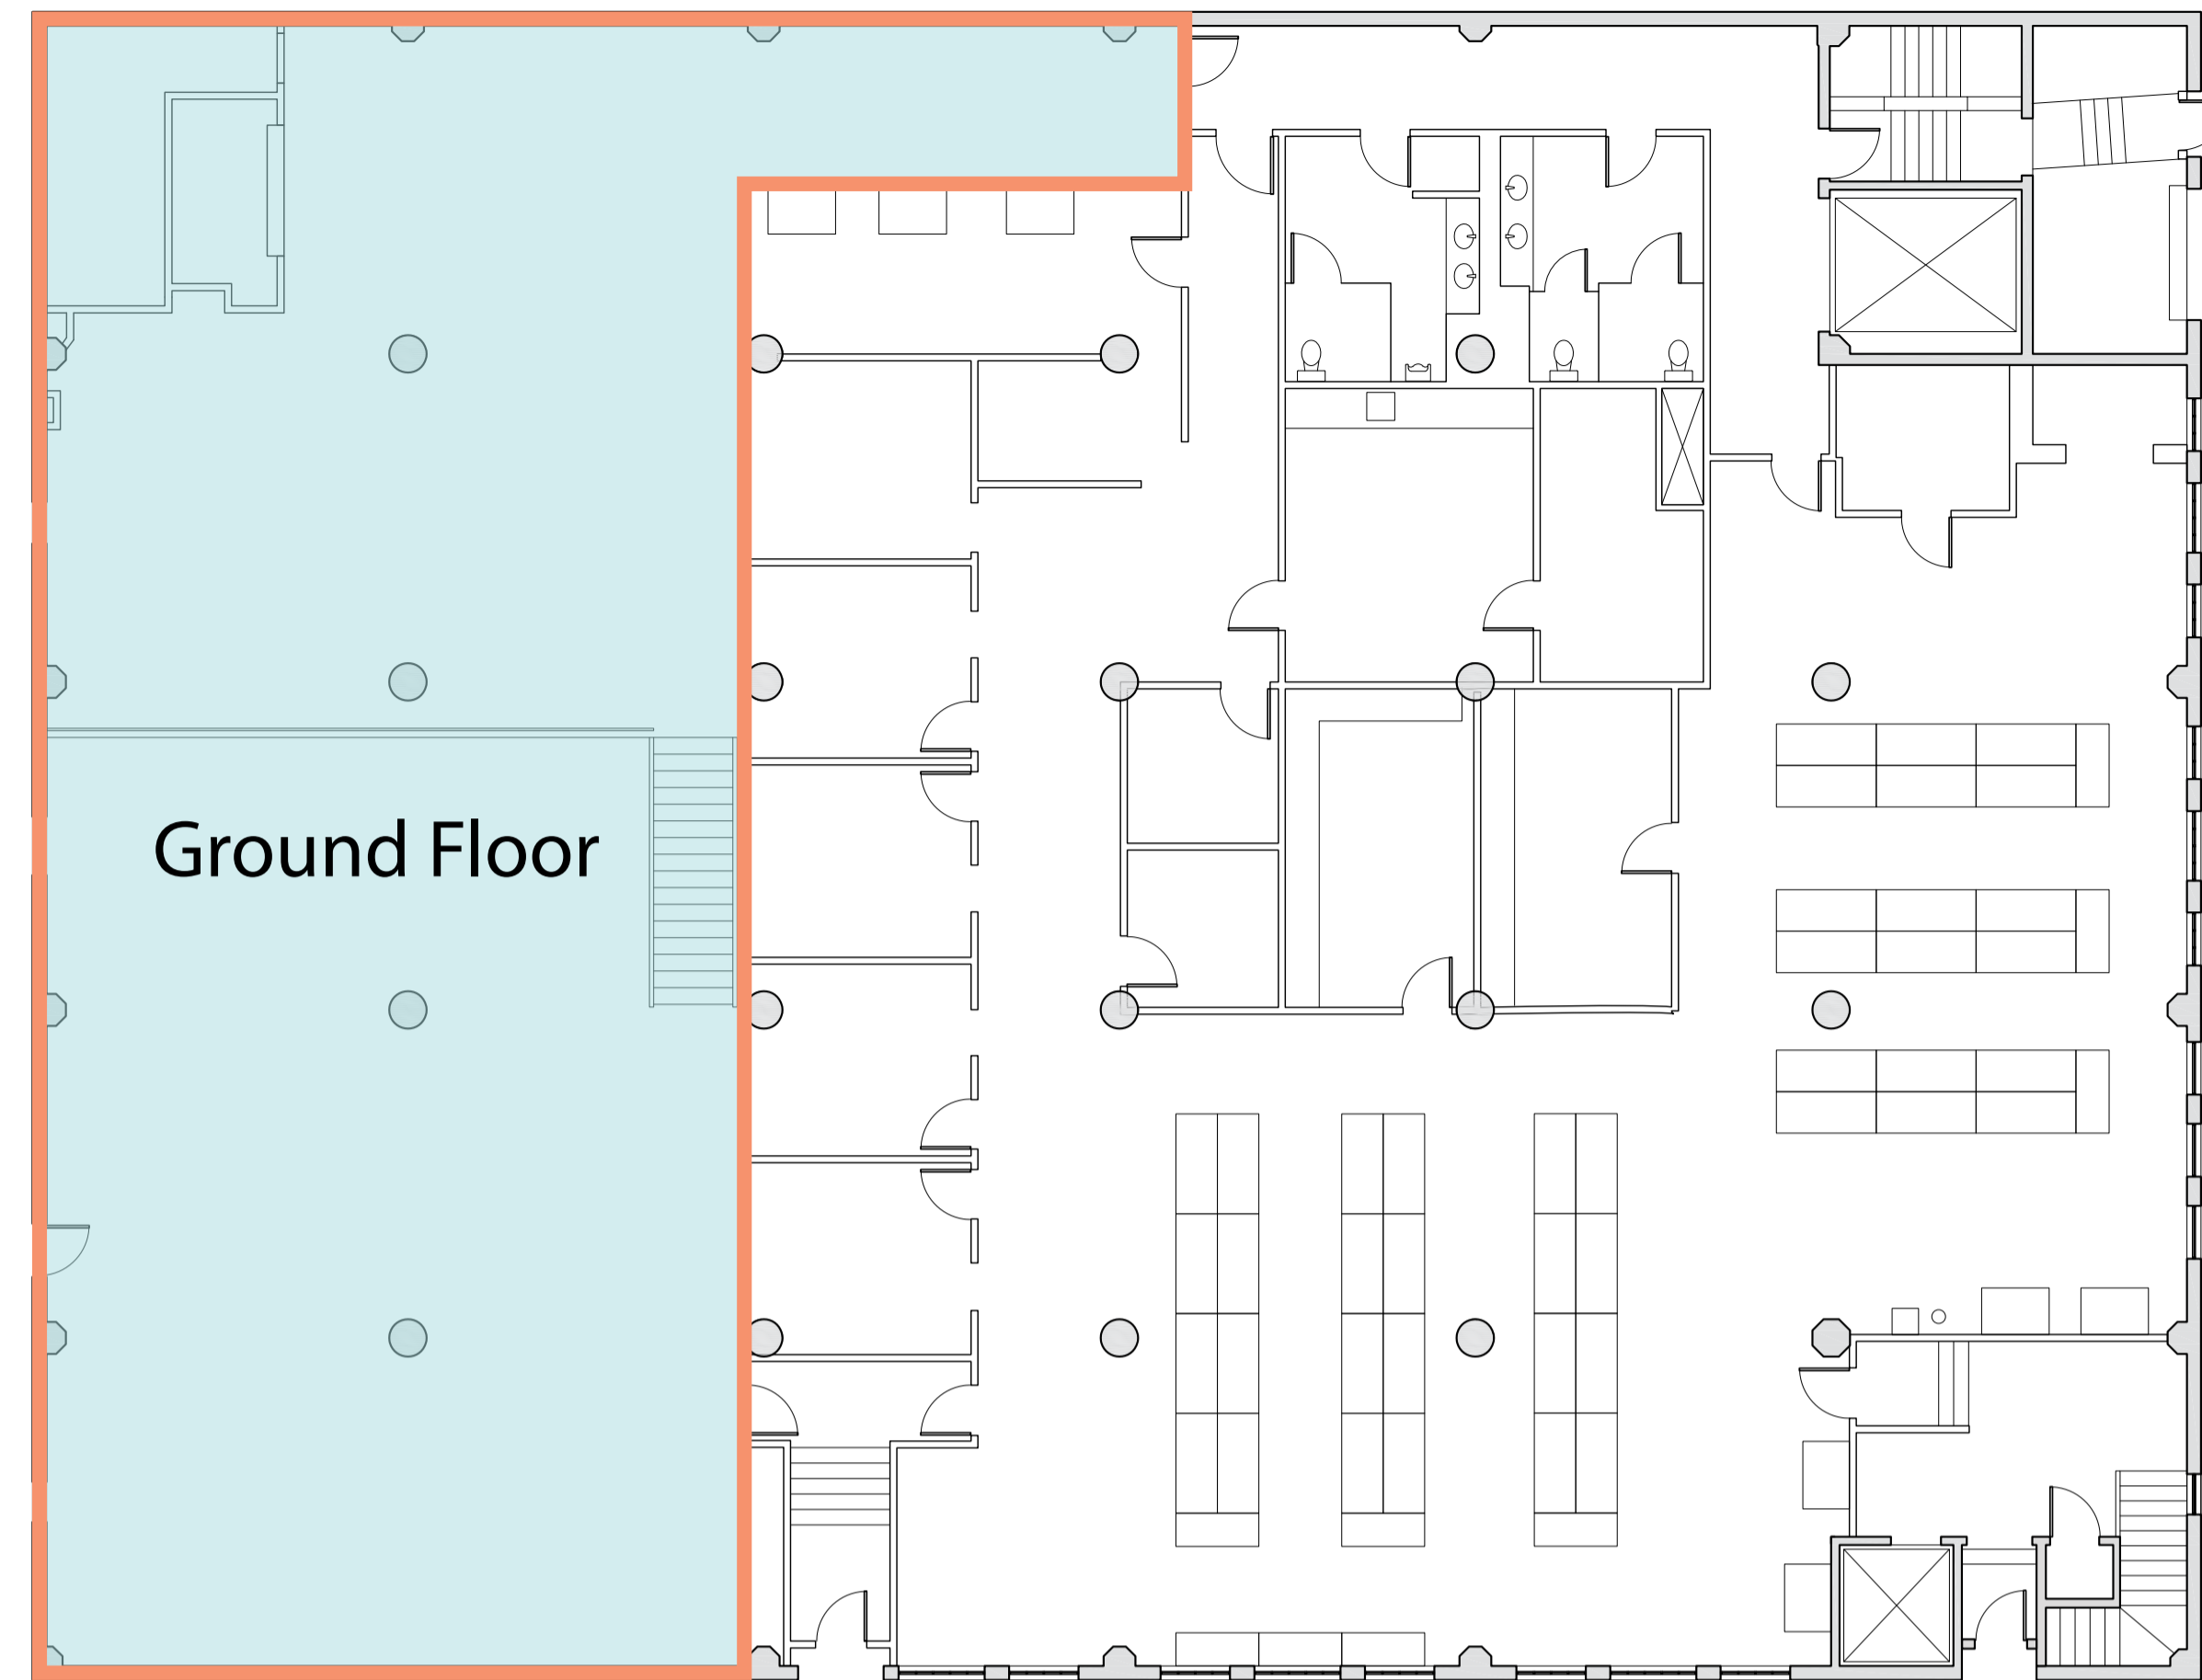

Suite 100

Size

6,800 RSF

Suite highlights

- Available Now
- Spec Suite Underway
- Ground Floor & Mezzanine

100

*These photos are AI generated renderings of example finishes

Suite 403

Size

3,519 RSF

Suite highlights

- Available 30-60 days
- 3 window-line offices/
meeting rooms
- 1 large
conference room
- Updated kitchen
- High Ceilings

403

Suite 512

Size

765 RSF