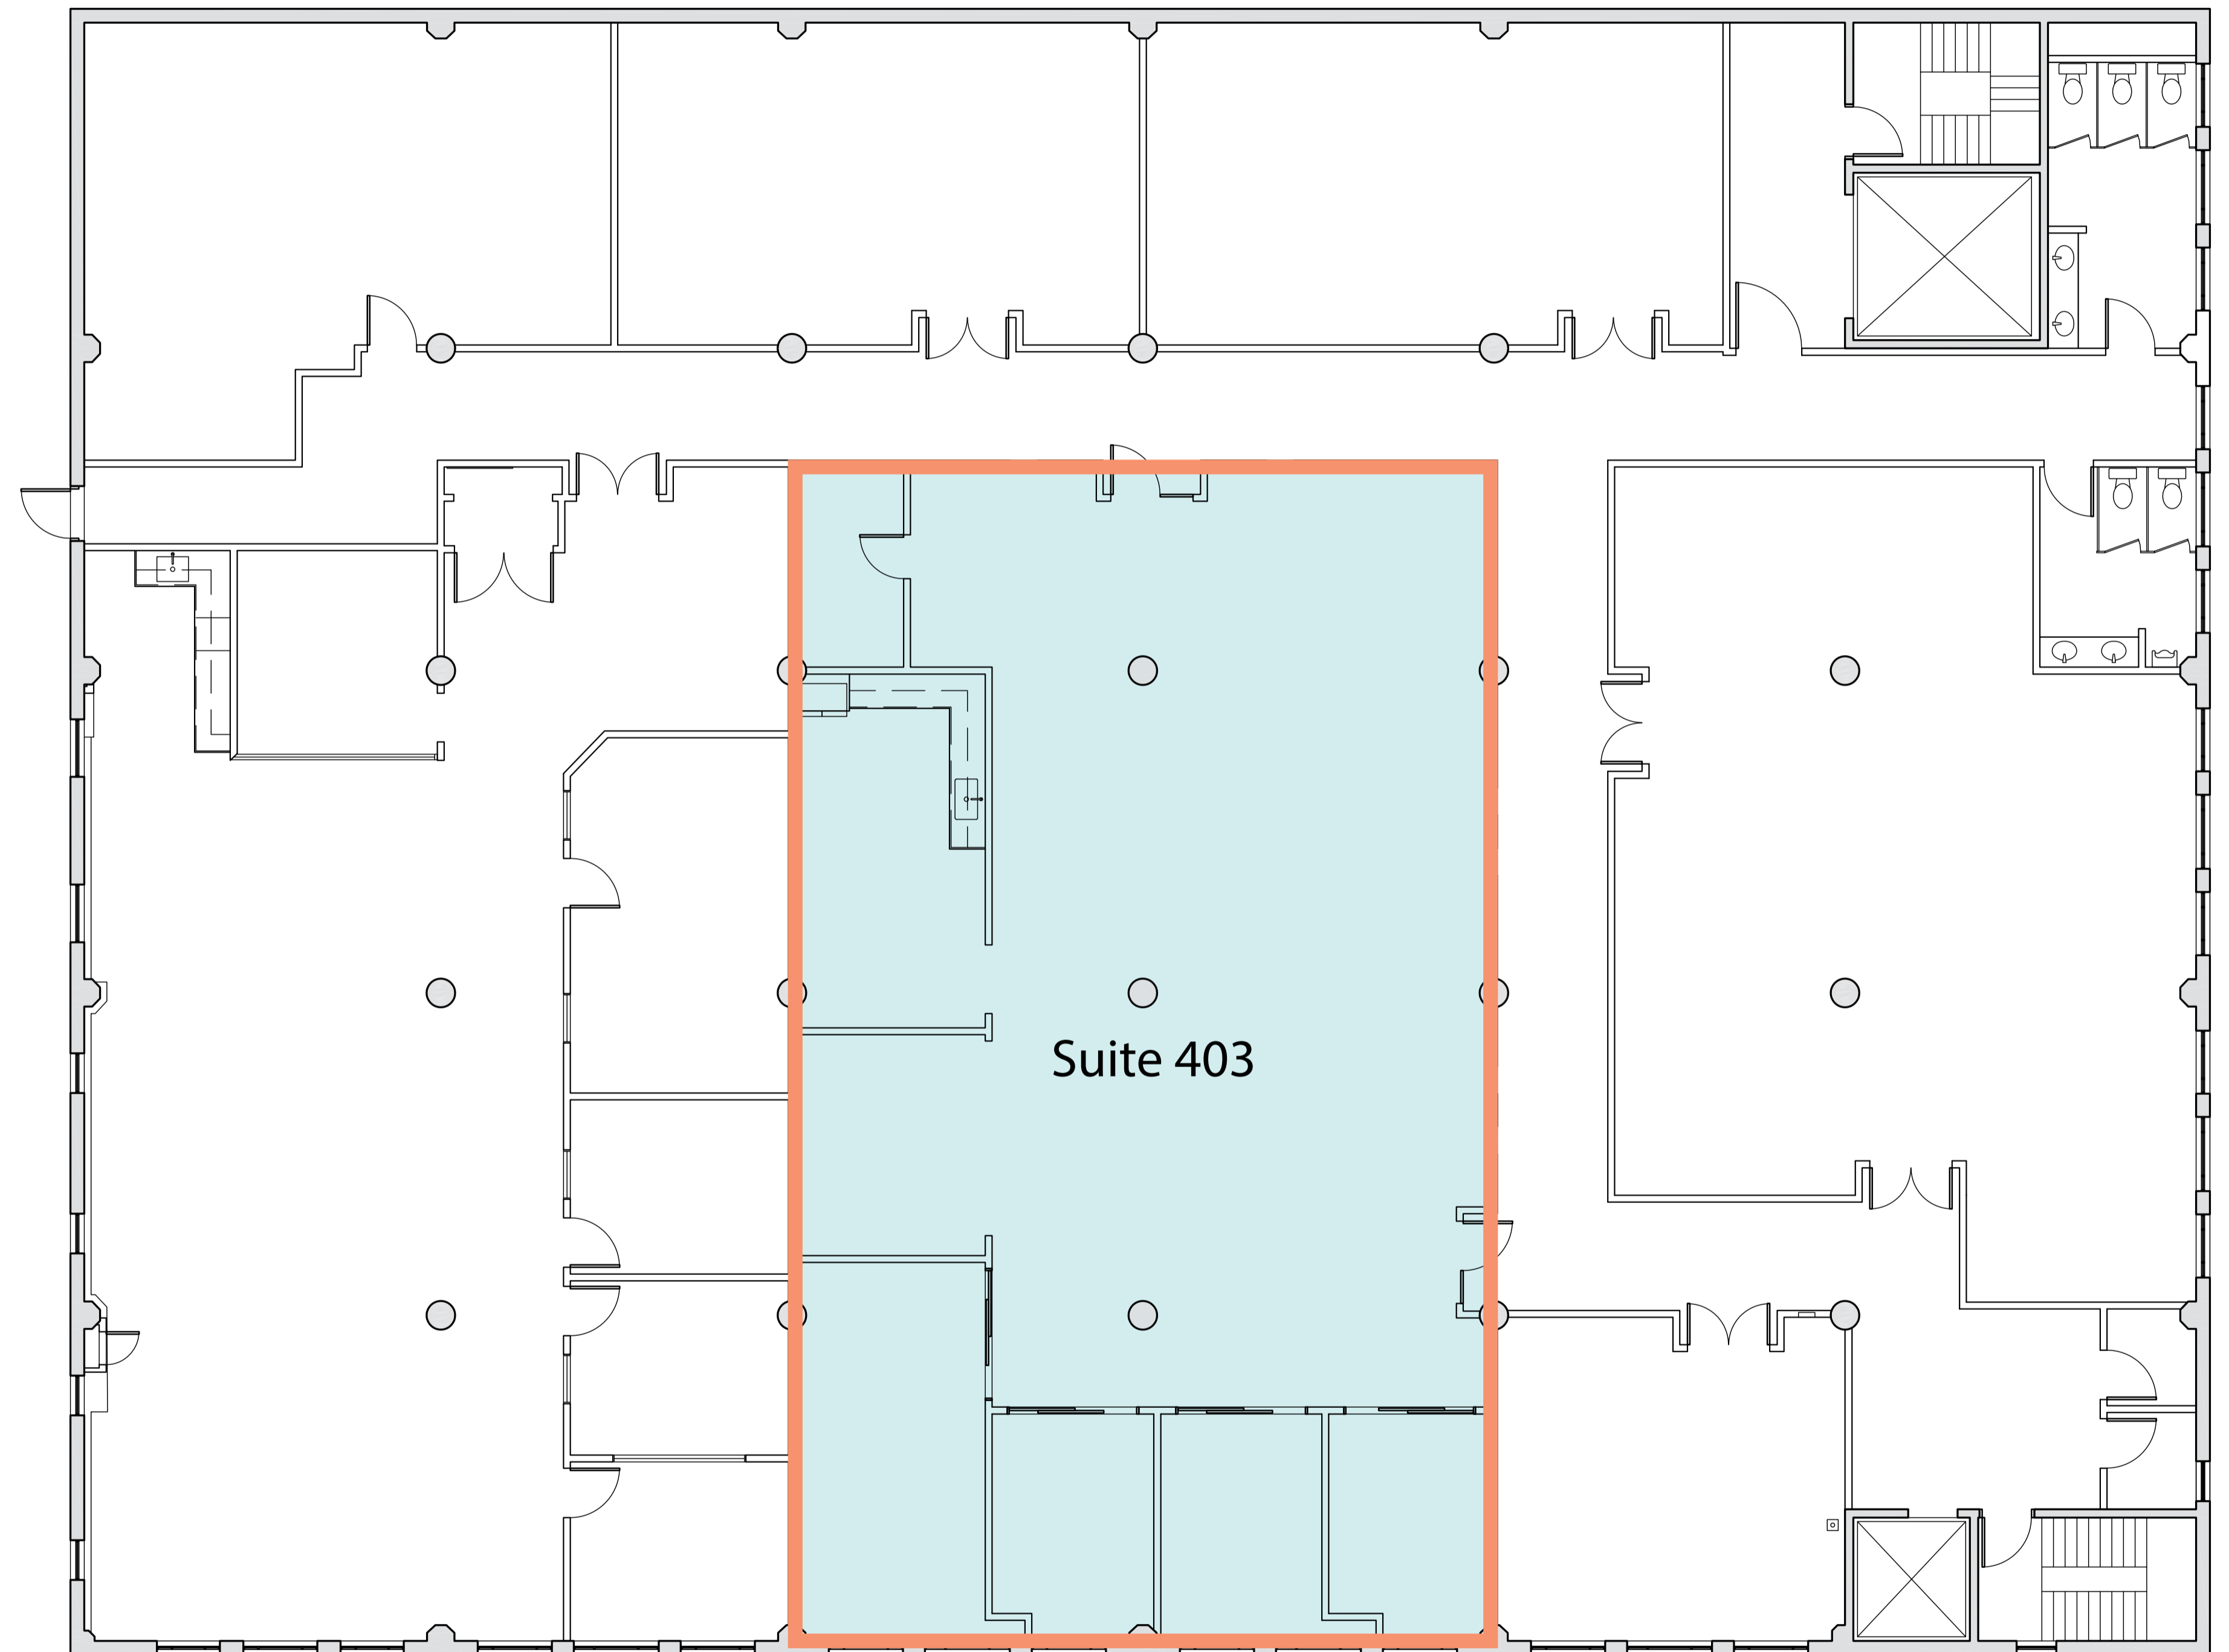

Suite 100

Size

6,800 RSF

Suite highlights

- Available Now
- Spec Suite Underway
- Ground Floor & Mezzanine

100

*These photos are AI generated renderings of example finishes

Suite 403

Size

3,519 RSF

Suite highlights

- Available 30-60 days
- 3 window-line offices/
meeting rooms
- 1 large
conference room
- Updated kitchen
- High Ceilings

403

Suite 512

Size

765 RSF