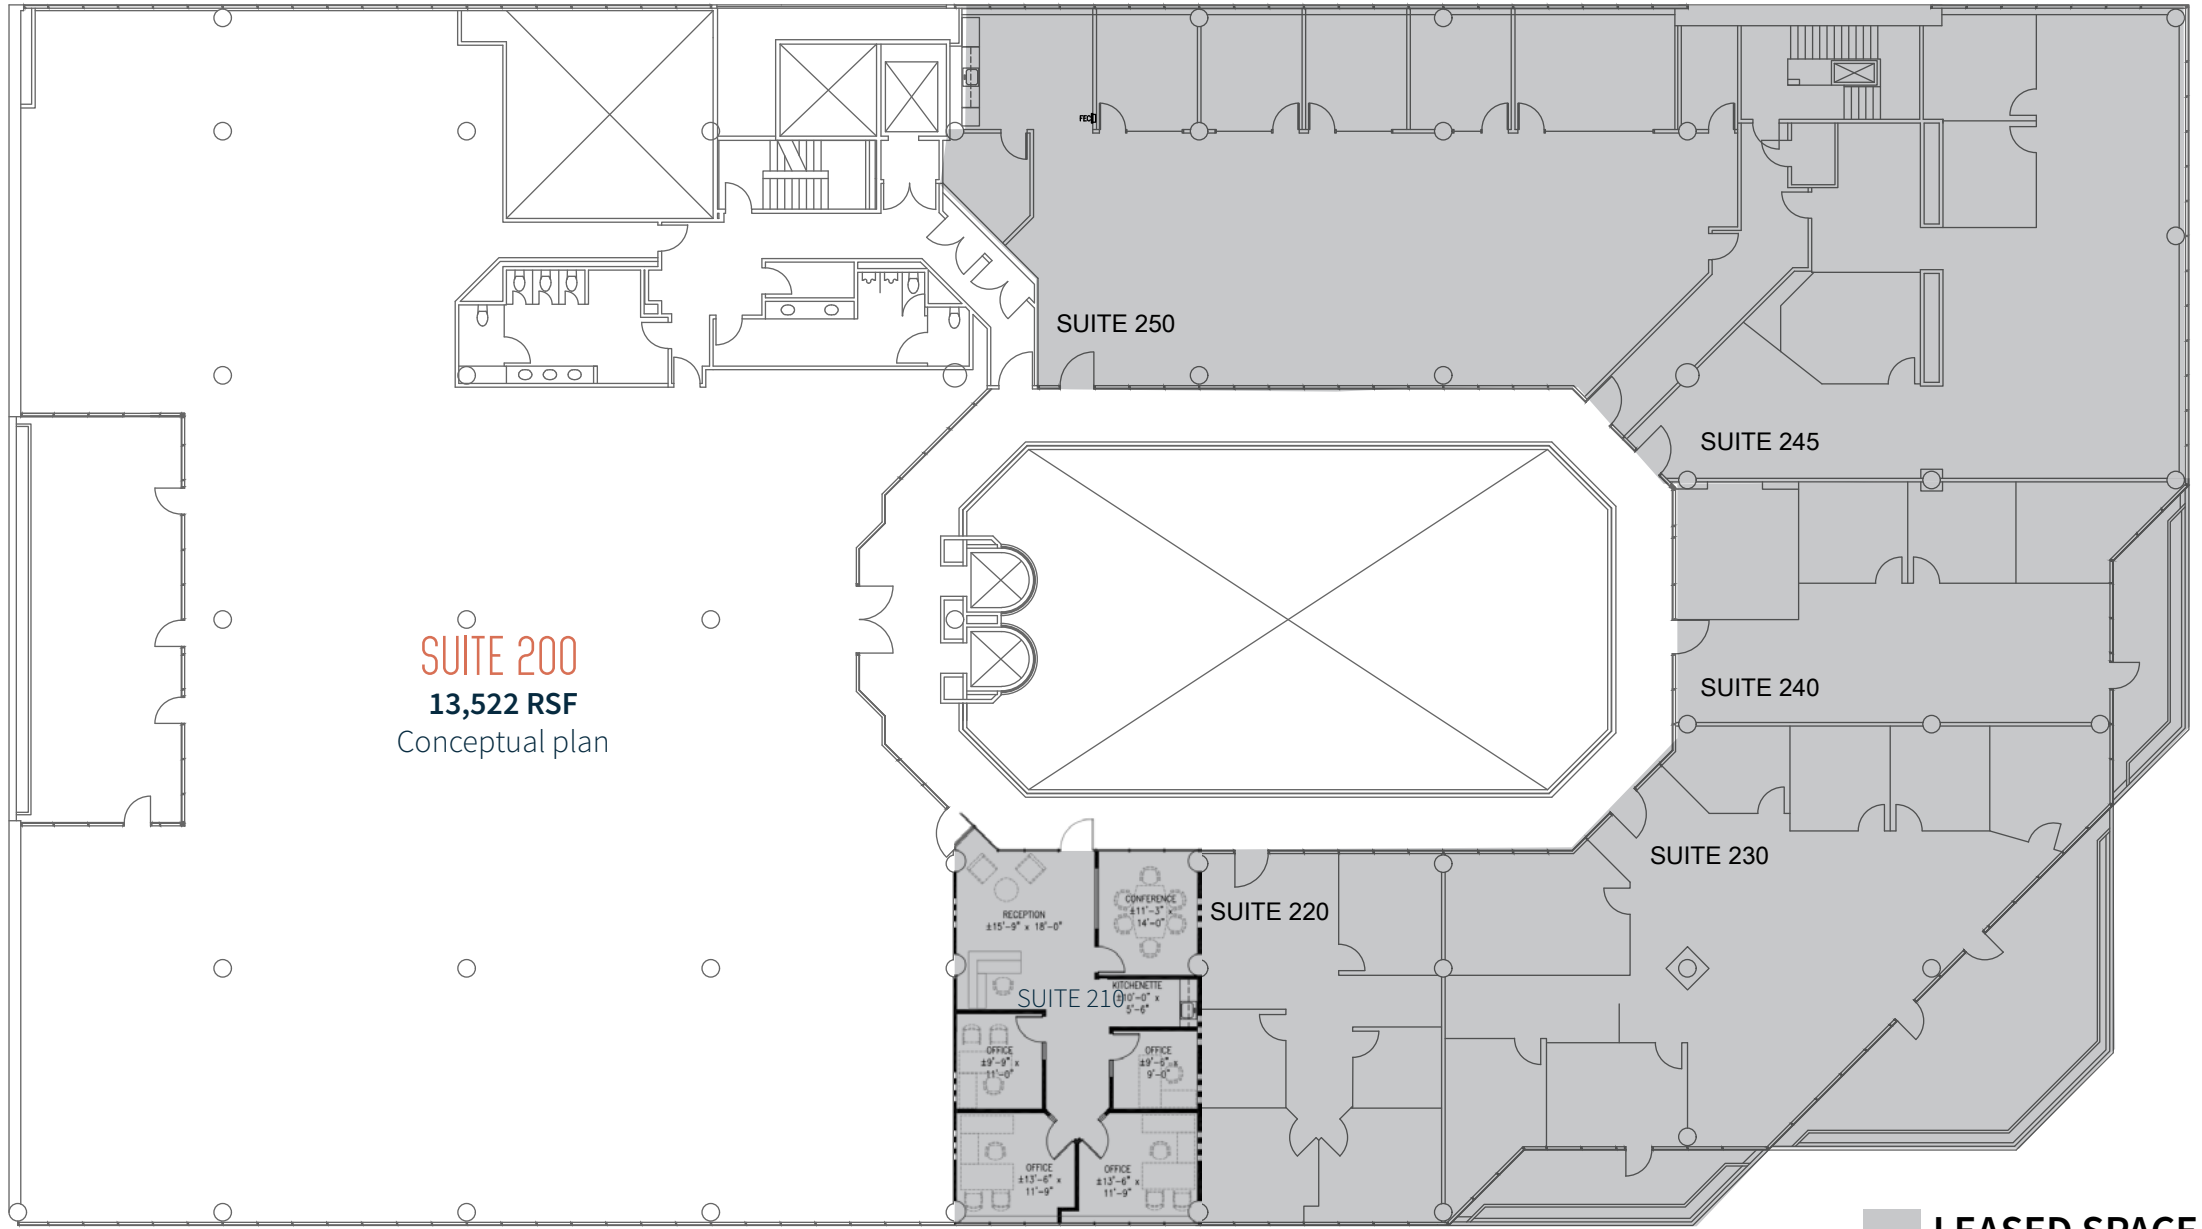

78 25

FAY AVENUE | LOWER LEVEL

SUITE LL-A
4,825 RSF
Former high-end Museum space

LEASED SPACE

FAY AVENUE | FIRST FLOOR

LEASED SPACE

78 25

FAY AVENUE | SECOND FLOOR

LEASED SPACE