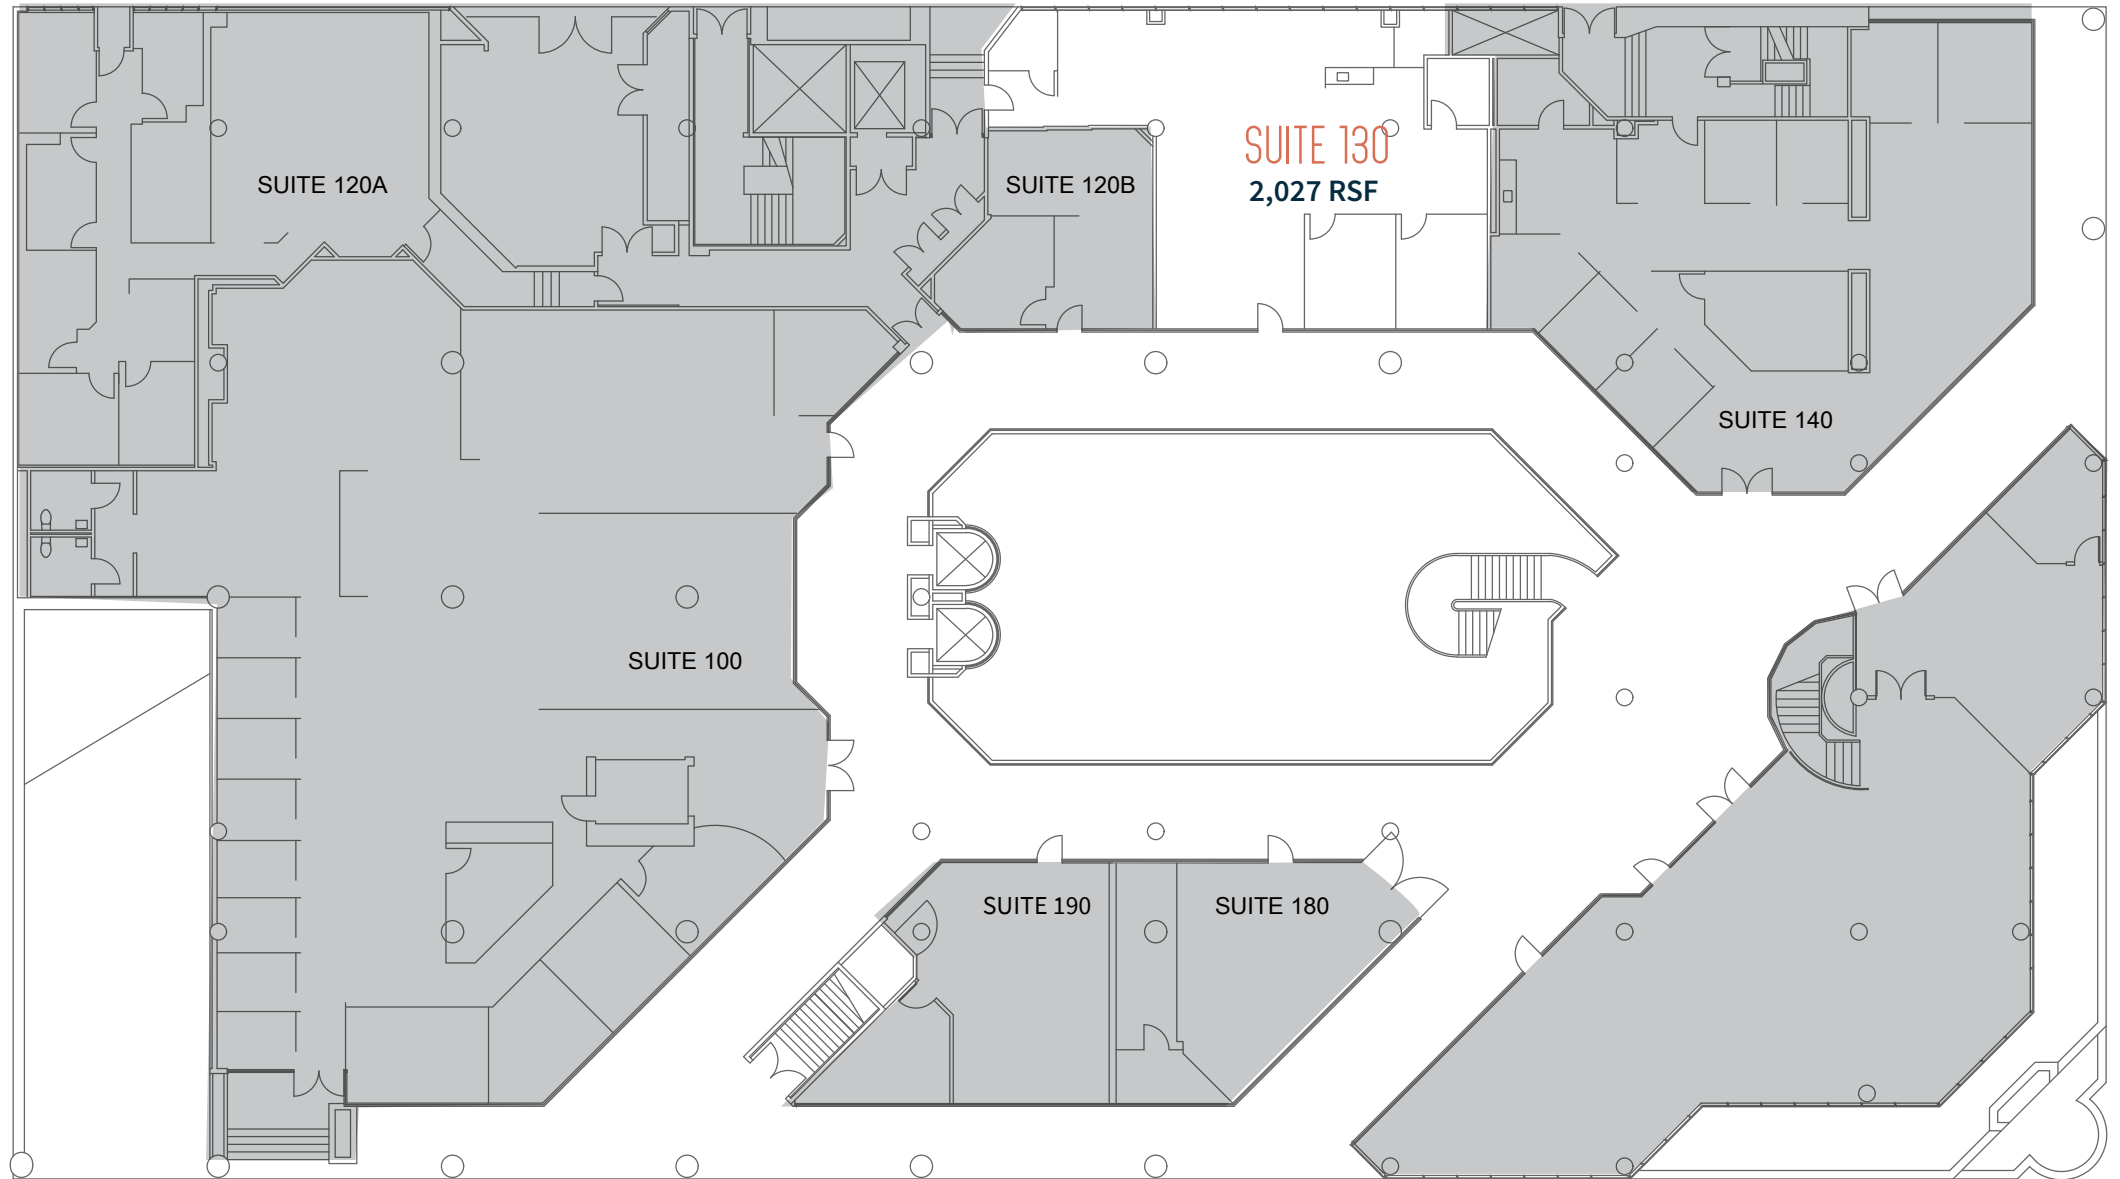

78 25

FAY AVENUE | LOWER LEVEL

SUITE LL-A
4,825 RSF
Former high-end Museum space

LEASED SPACE

FAY AVENUE | FIRST FLOOR

LEASED SPACE

78 25

FAY AVENUE | SECOND FLOOR

LEASED SPACE