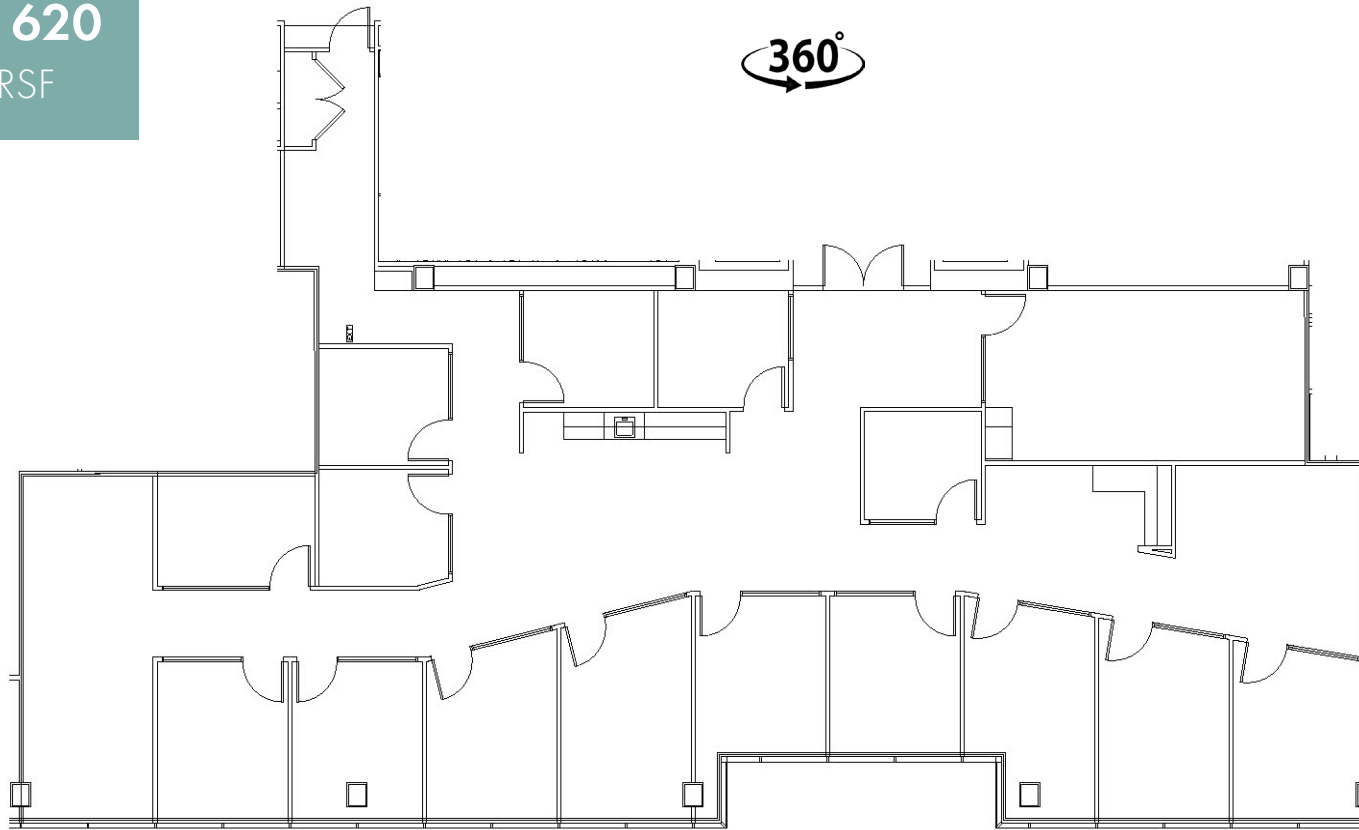

SUITE 620

4,365 RSF

FOR LEASING INFORMATION:

Matt Pruitt | Christian Canion | Harrison Biro
+1 713 425 5857