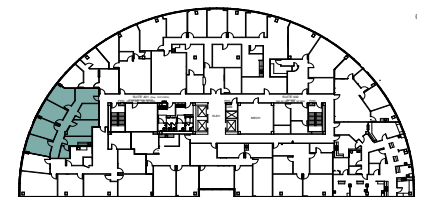

SUITE 480

1,685 RSF

FOR LEASING INFORMATION:

Matt Pruitt | Christian Canion | Harrison Biro
+1 713 425 5857