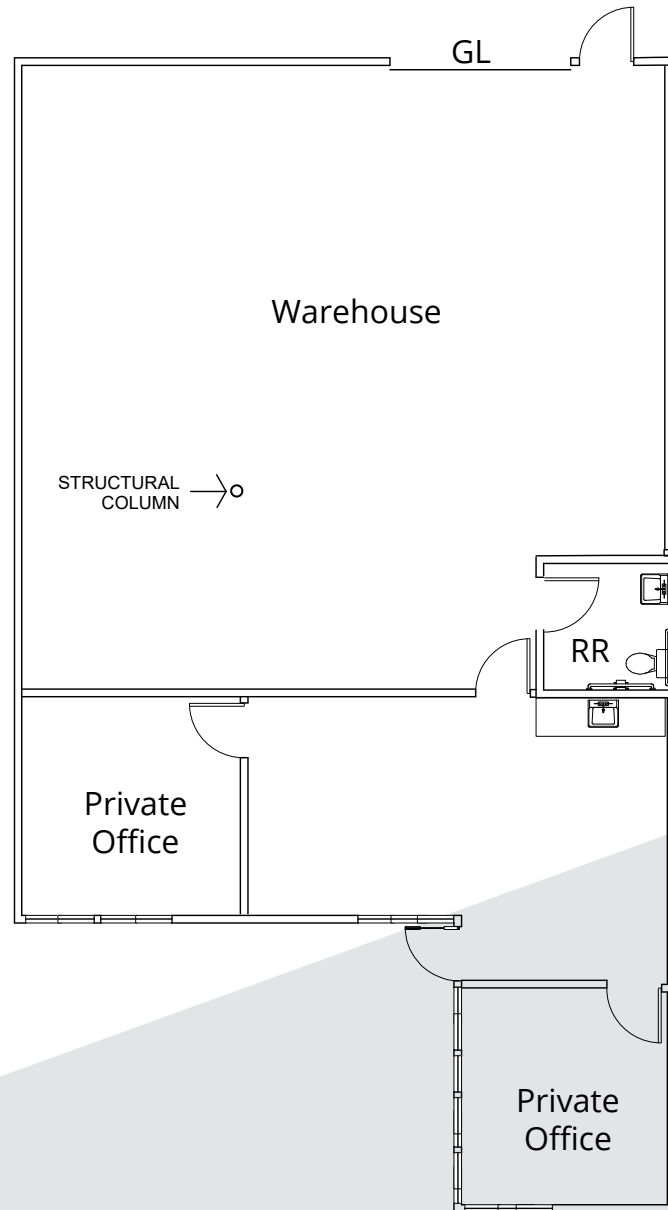

Floor Plan

Suite H-1

Size: ±2,001 SF

KEY

GL: Grade Level Door