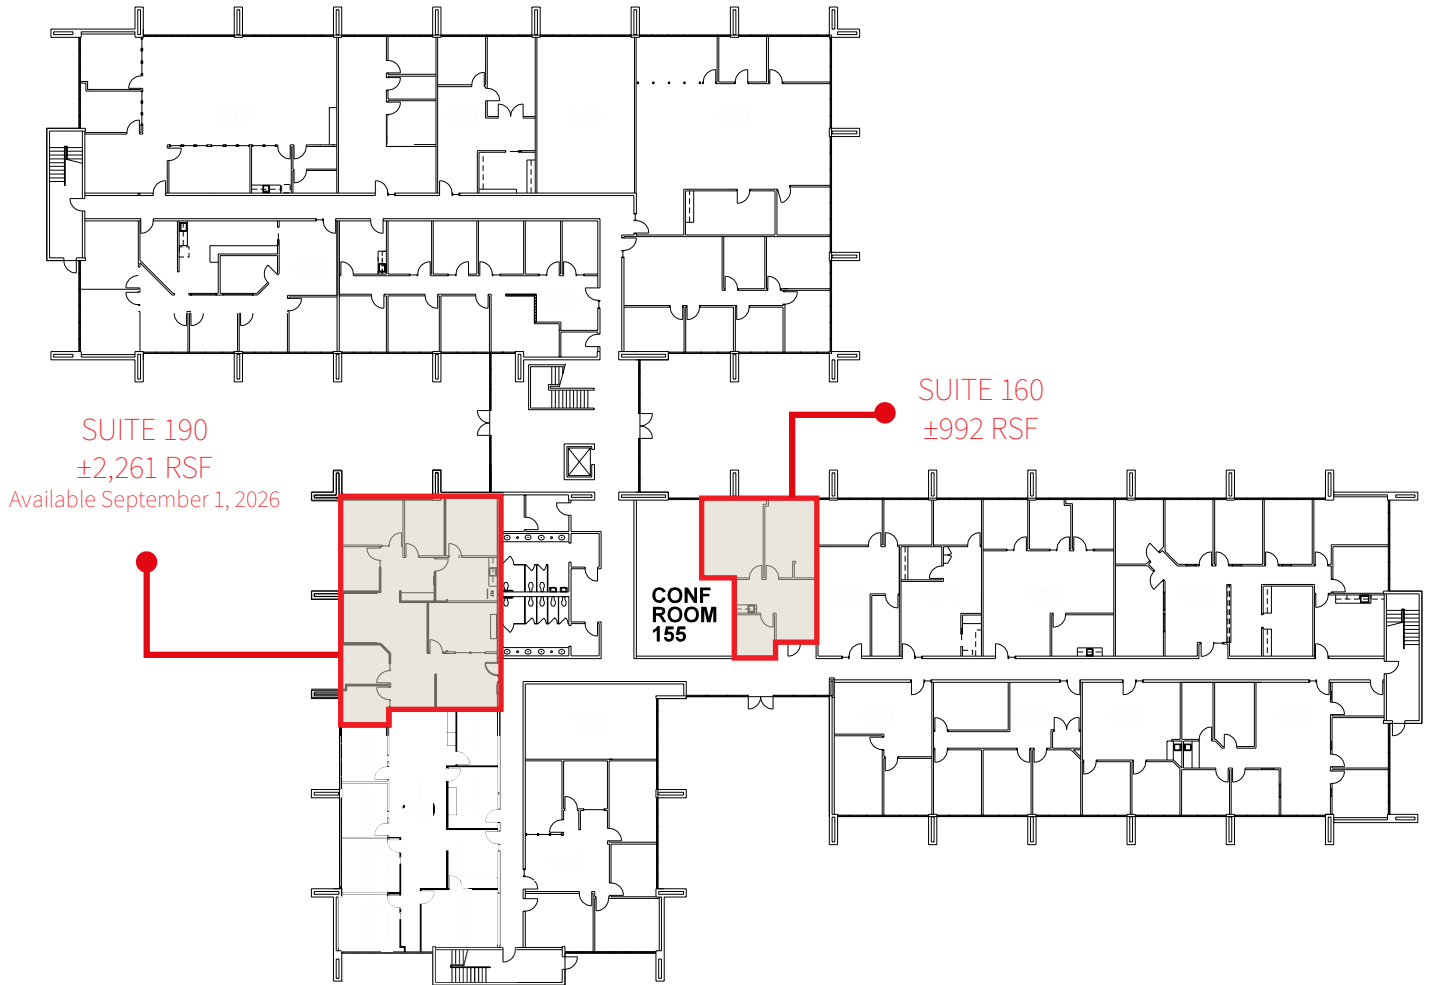

FLOOR PLAN: 1ST FLOOR

1st Floor Plan

FLOOR PLAN: 2ND FLOOR

2nd Floor Plan

SUITE 210
±15,274 RSF
Available with 60-days notice