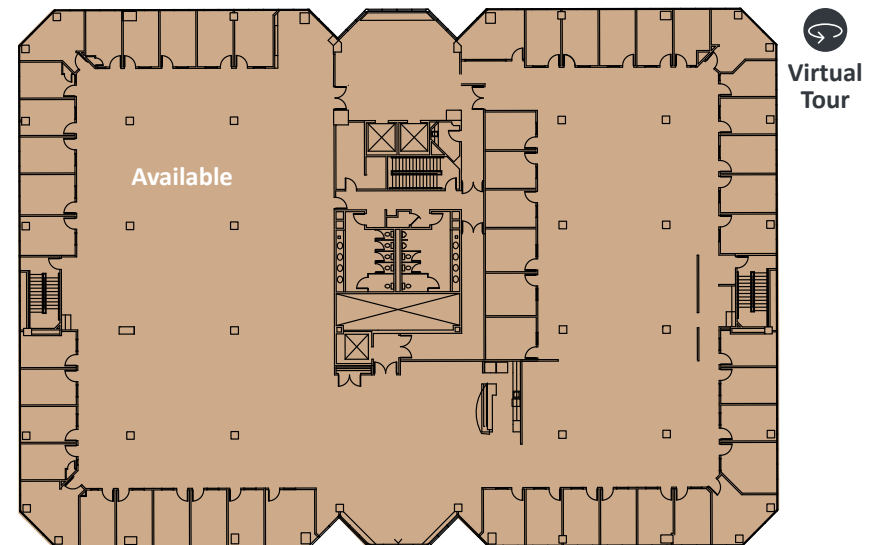

2868 PROSPECT PARK DRIVE | 1ST - 4TH FLOOR

Click on floorplans to enlarge

1ST FLOOR

2ND FLOOR

3RD FLOOR

4TH FLOOR | ±29,455

2868 PROSPECT PARK DRIVE | 5TH - 6TH FLOOR

Click on floorplans to enlarge

5TH FLOOR | ±29,503

6TH FLOOR | ±29,078