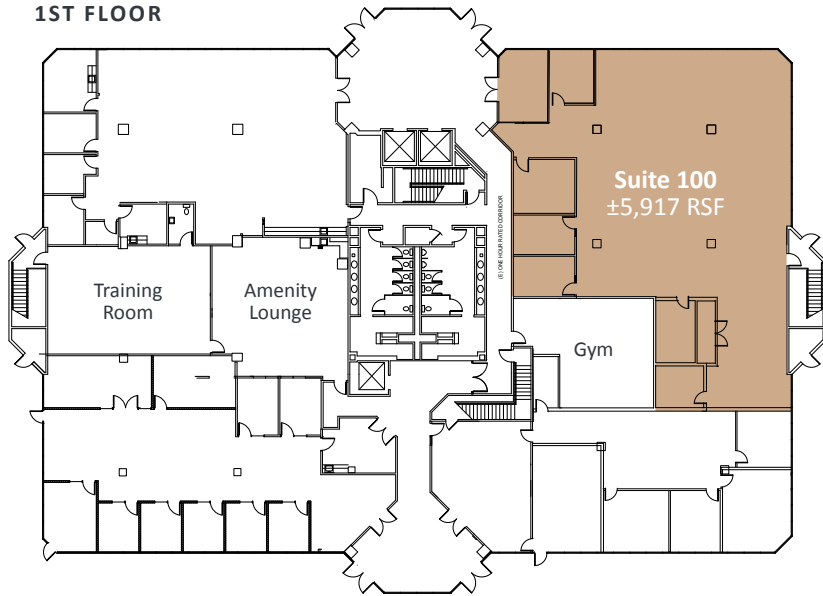

2868 PROSPECT PARK DRIVE | 1ST - 4TH FLOOR

Click on floorplans to enlarge

1ST FLOOR

2ND FLOOR

3RD FLOOR

4TH FLOOR | ±29,455

2868 PROSPECT PARK DRIVE | 5TH - 6TH FLOOR

Click on floorplans to enlarge

5TH FLOOR | ±29,503

6TH FLOOR | ±29,078