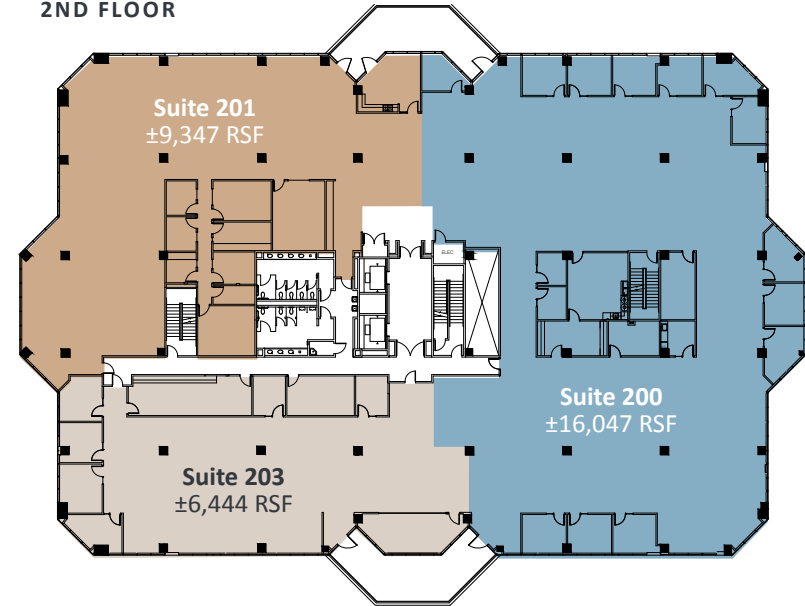

10901 GOLD CENTER DRIVE | 1ST - 4TH FLOOR

Click on floorplans to enlarge

1ST FLOOR

2ND FLOOR

3RD FLOOR | ±31,126

4TH FLOOR | ±31,126