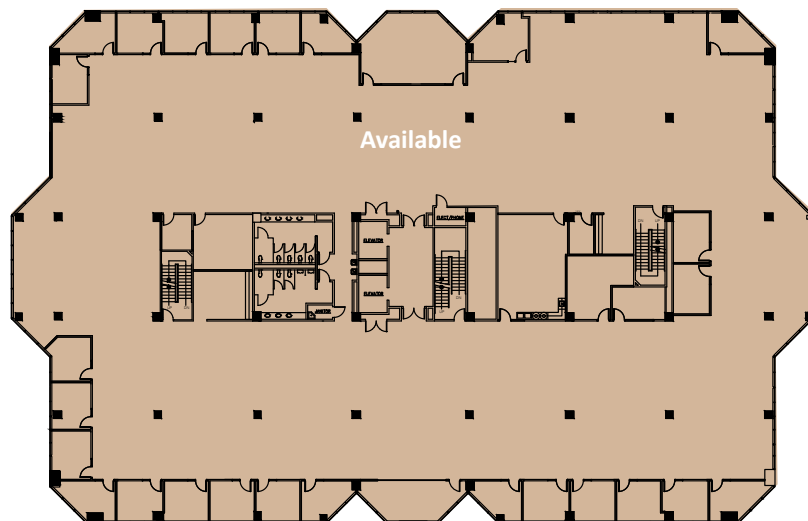

10901 GOLD CENTER DRIVE | 1ST - 4TH FLOOR

Click on floorplans to enlarge

1ST FLOOR

2ND FLOOR

3RD FLOOR | ±31,126

4TH FLOOR | ±31,126