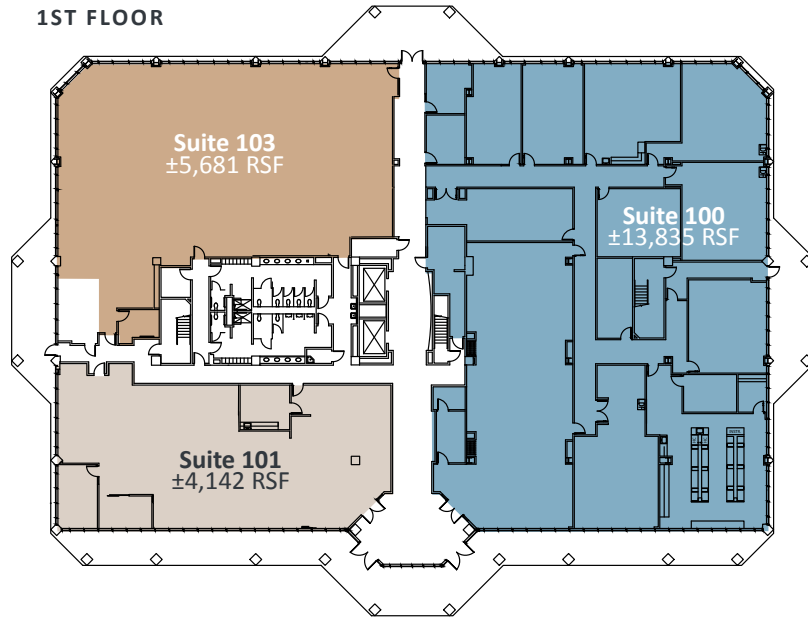

10901 GOLD CENTER DRIVE | 1ST - 4TH FLOOR

Click on floorplans to enlarge

1ST FLOOR

2ND FLOOR

3RD FLOOR | ±31,126

4TH FLOOR | ±31,126