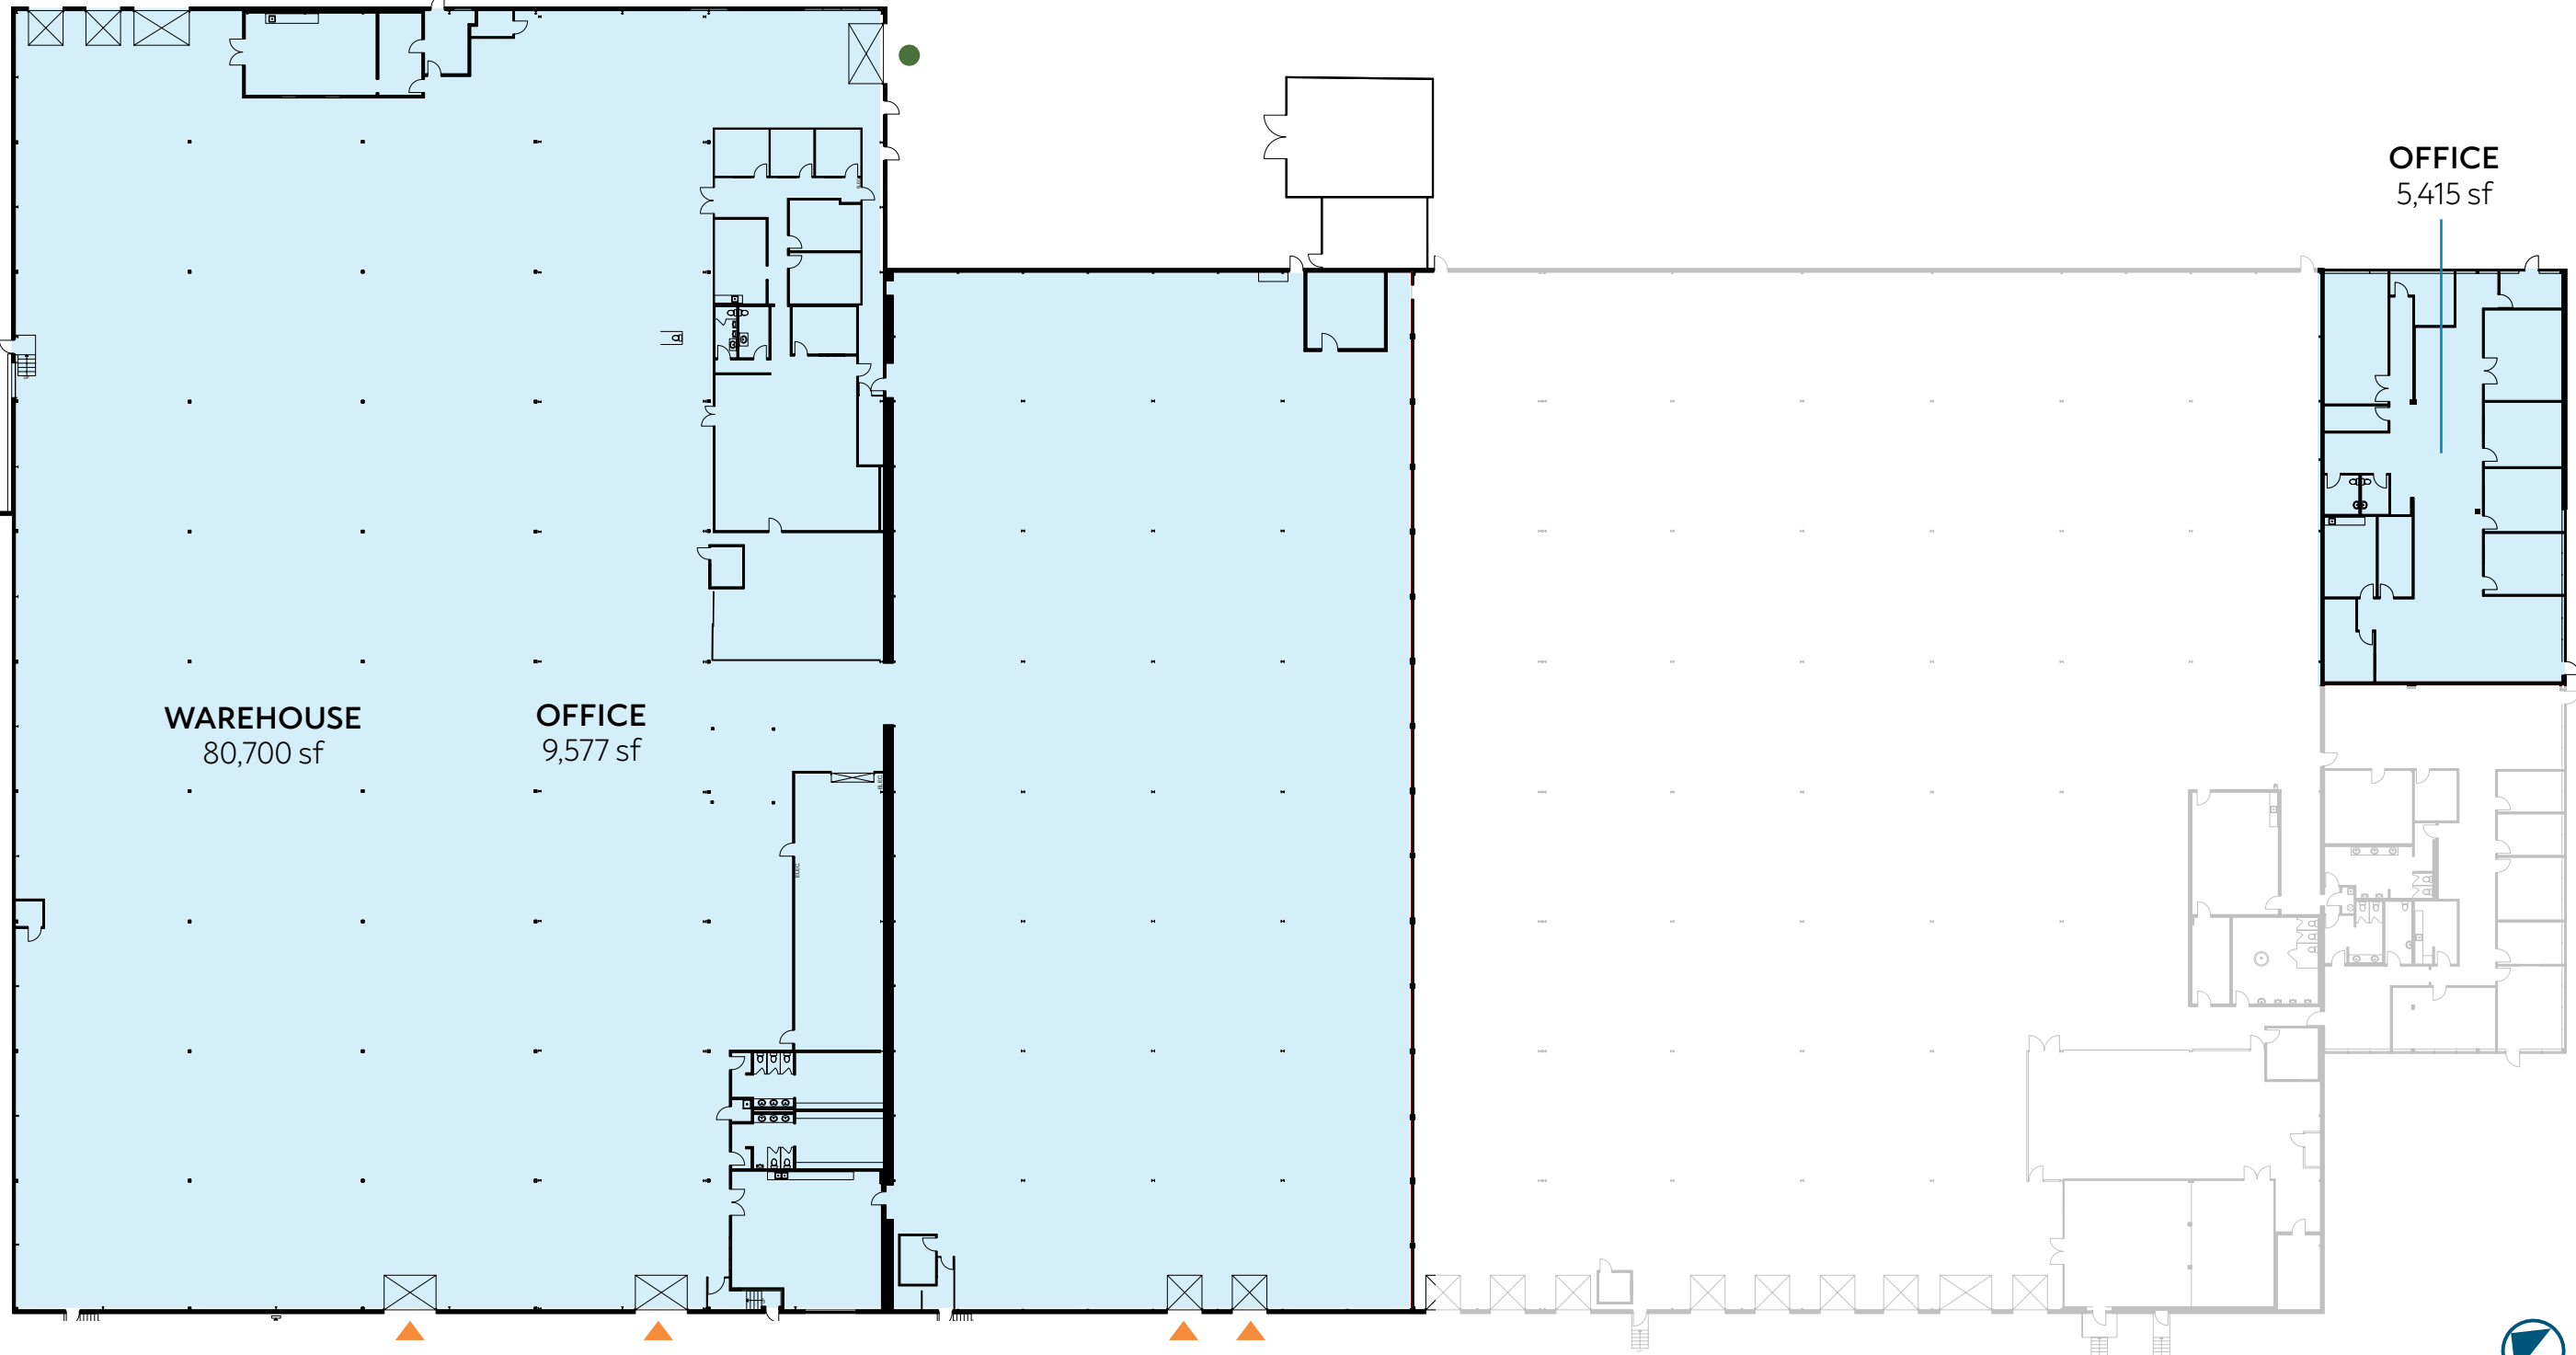

Floor Plan - Unit 1: 95,692 sf

▼ Truck level door ● Drive-in door