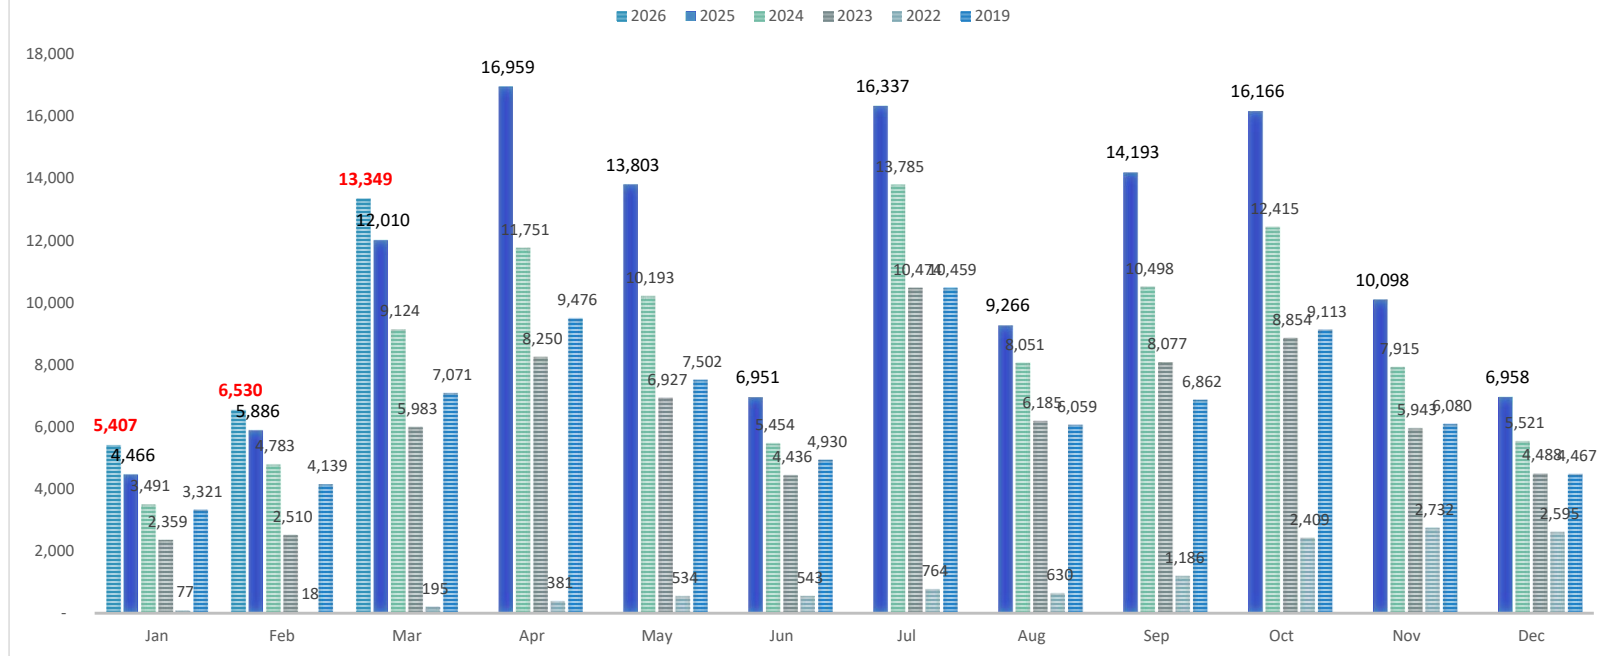

NUMBER OF VISITORS FROM THE NETHERLANDS

Source: Japan National Tourism Organization (JNTO)

Netherlands	Jan	Feb	Mar	Apr	May	Jun	Jul	Aug	Sep	Oct	Nov	Dec
2026	5,407	6,530	13,349									
2025	4,466	5,886	12,010	16,959	13,803	6,951	16,337	9,266	14,193	16,166	10,098	6,958
2024	3,491	4,783	9,124	11,751	10,193	5,454	13,785	8,051	10,498	12,415	7,915	5,521
2023	2,359	2,510	5,983	8,250	6,927	4,436	10,474	6,185	8,077	8,854	5,943	4,488
2022	77	18	195	381	534	543	764	630	1,186	2,409	2,732	2,595
2019	3,321	4,139	7,071	9,476	7,502	4,930	10,459	6,059	6,862	9,113	6,080	4,467

133,093
102,981
74,486
12,064
79,479

June 2022: Package tour resumed
Oct 2022: Resumed individual travel