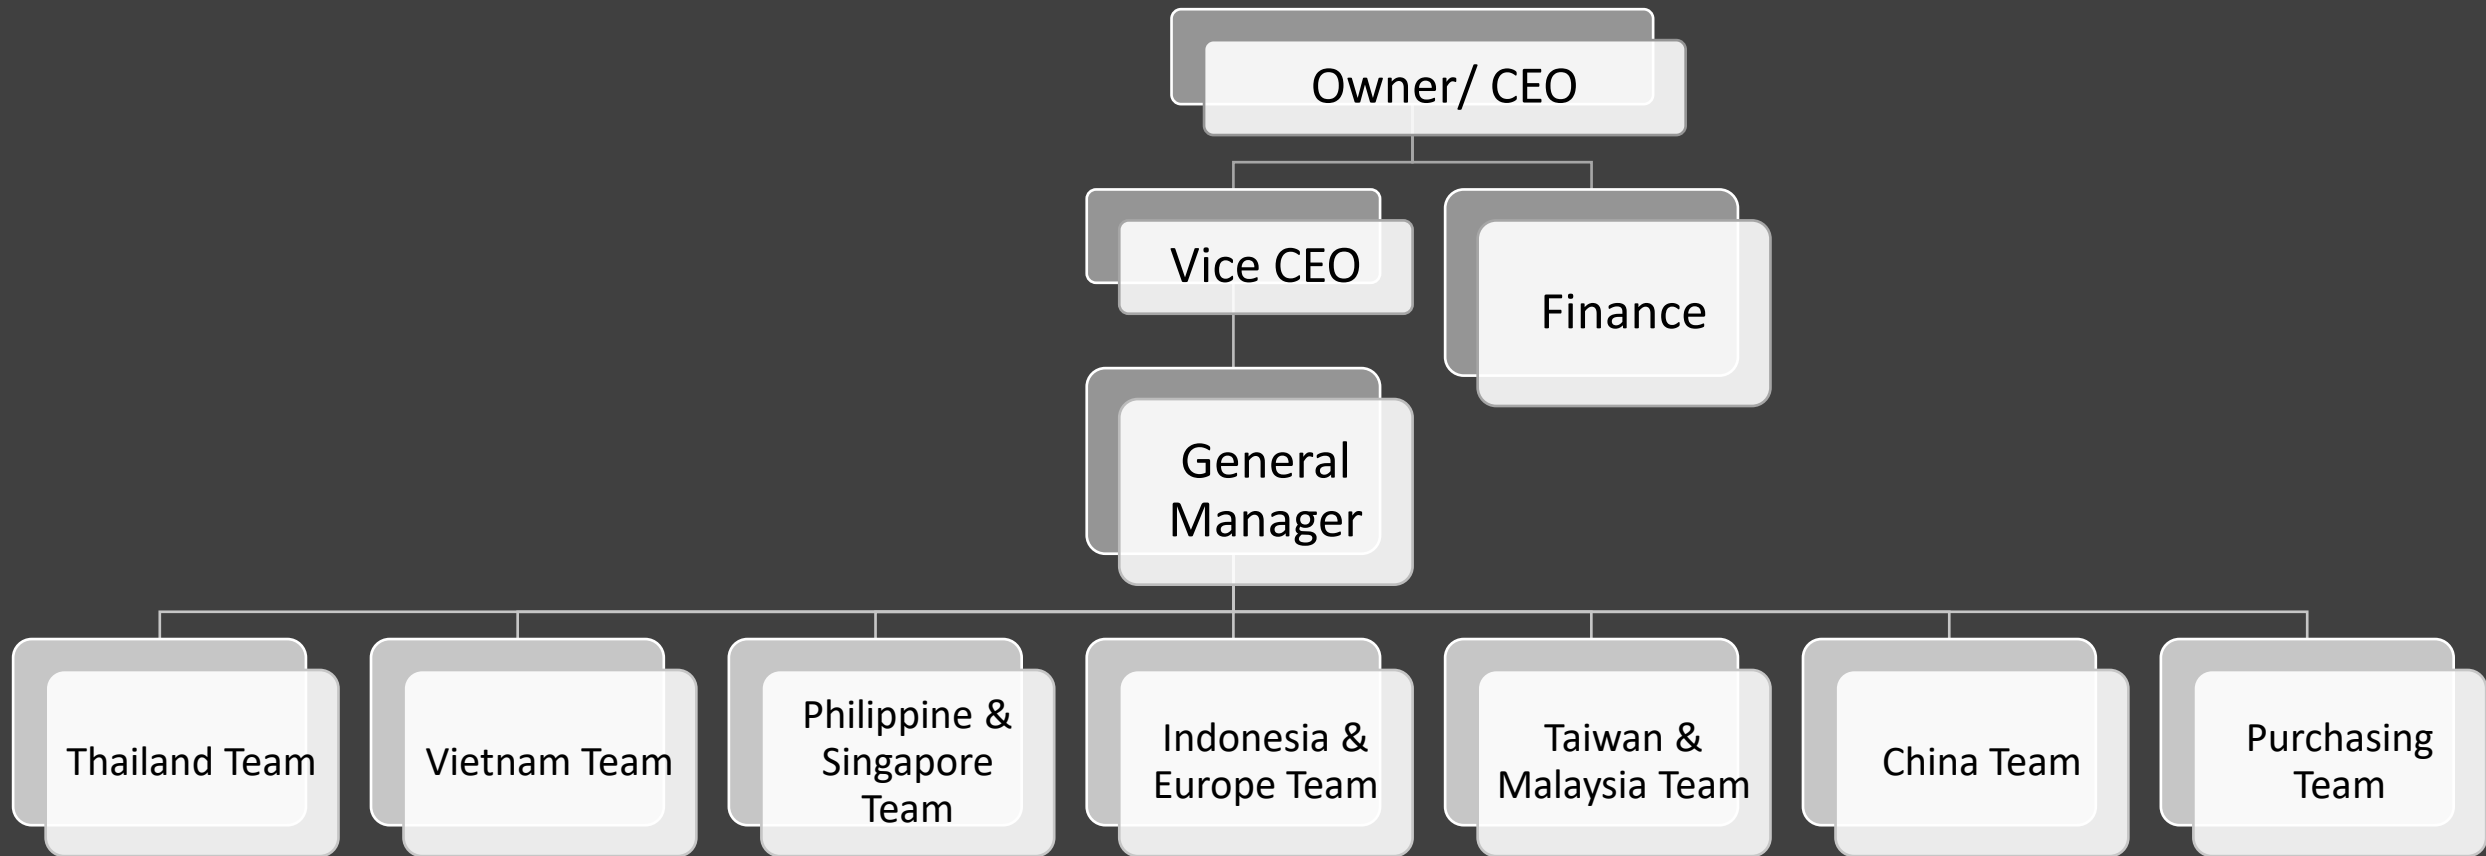

JAPAN DREAM TOUR

ジャパンドリームツアー株式会社

Travel Agency License
No.3-6743

HISTORY

OWNER

MR. YAMANO KOJI
OWNER / CEO

COMPANY STRUCTURE

**“INVESTMENT
in TRAVEL is
an
INVESTMENT
in
YOURSELF”**

We will be a bridge between YOU and JAPAN, for you to truly enjoy Japan to the FULLEST. Whether when you are traveling alone, with your family and friends or as a part of Company’s Program.

**“SALES
go
UP & DOWN
SERVICE
stays
FOREVER”**

- Jason Goldberg

VISSION

Our vision is to be the most trusted Japan Land Operator.

WHAT CAN WE DO?

Group

**Backpacker/
FIT**

MICE

**Small Group
/ Family**