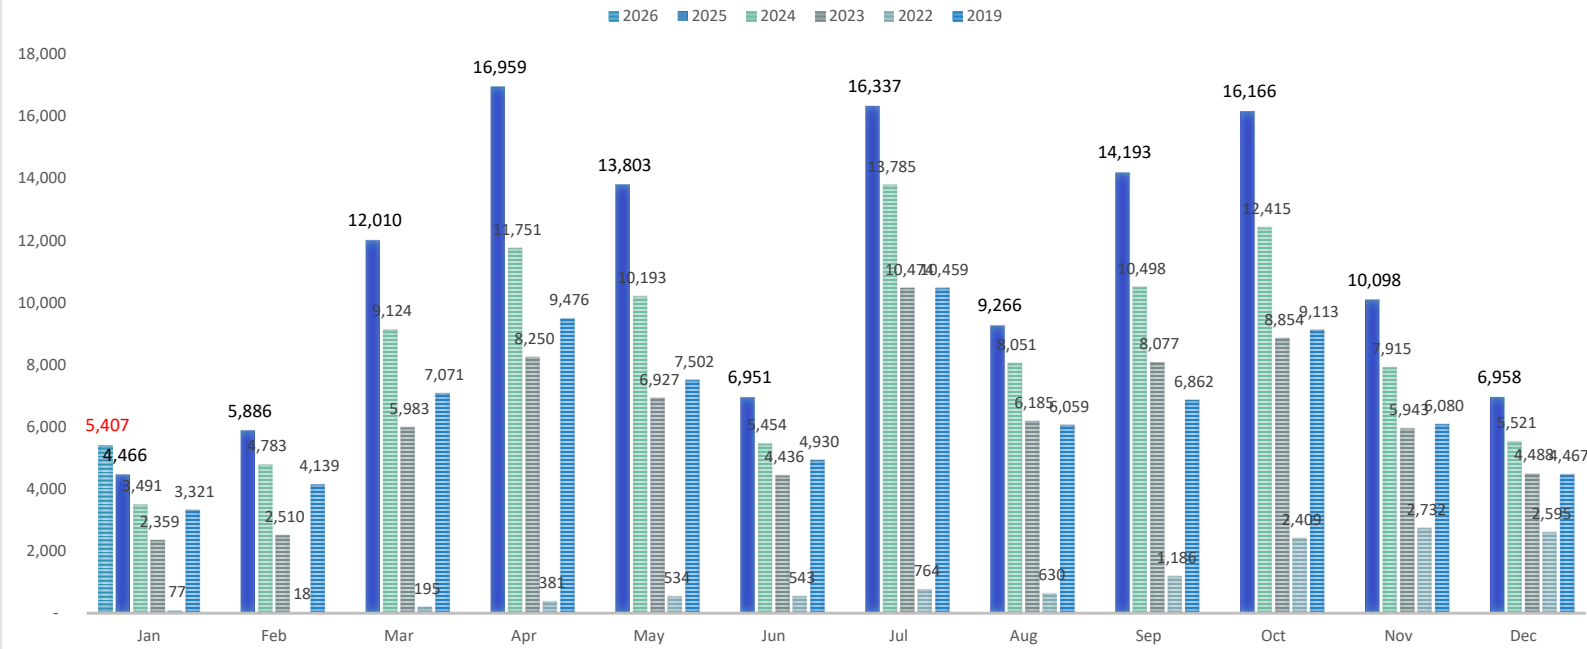

NUMBER OF VISITORS FROM THE NETHERLANDS

Source: Japan National Tourism Organization (JNTO)

Netherlands	Jan	Feb	Mar	Apr	May	Jun	Jul	Aug	Sep	Oct	Nov	Dec	
2026	5,407												
2025	4,466	5,886	12,010	16,959	13,803	6,951	16,337	9,266	14,193	16,166	10,098	6,958	133,093
2024	3,491	4,783	9,124	11,751	10,193	5,454	13,785	8,051	10,498	12,415	7,915	5,521	102,981
2023	2,359	2,510	5,983	8,250	6,927	4,436	10,474	6,185	8,077	8,854	5,943	4,488	74,486
2022	77	18	195	381	534	543	764	630	1,186	2,409	2,732	2,595	12,064
2019	3,321	4,139	7,071	9,476	7,502	4,930	10,459	6,059	6,862	9,113	6,080	4,467	79,479

June 2022: Package tour resumed

Oct 2022: Resumed individual travel