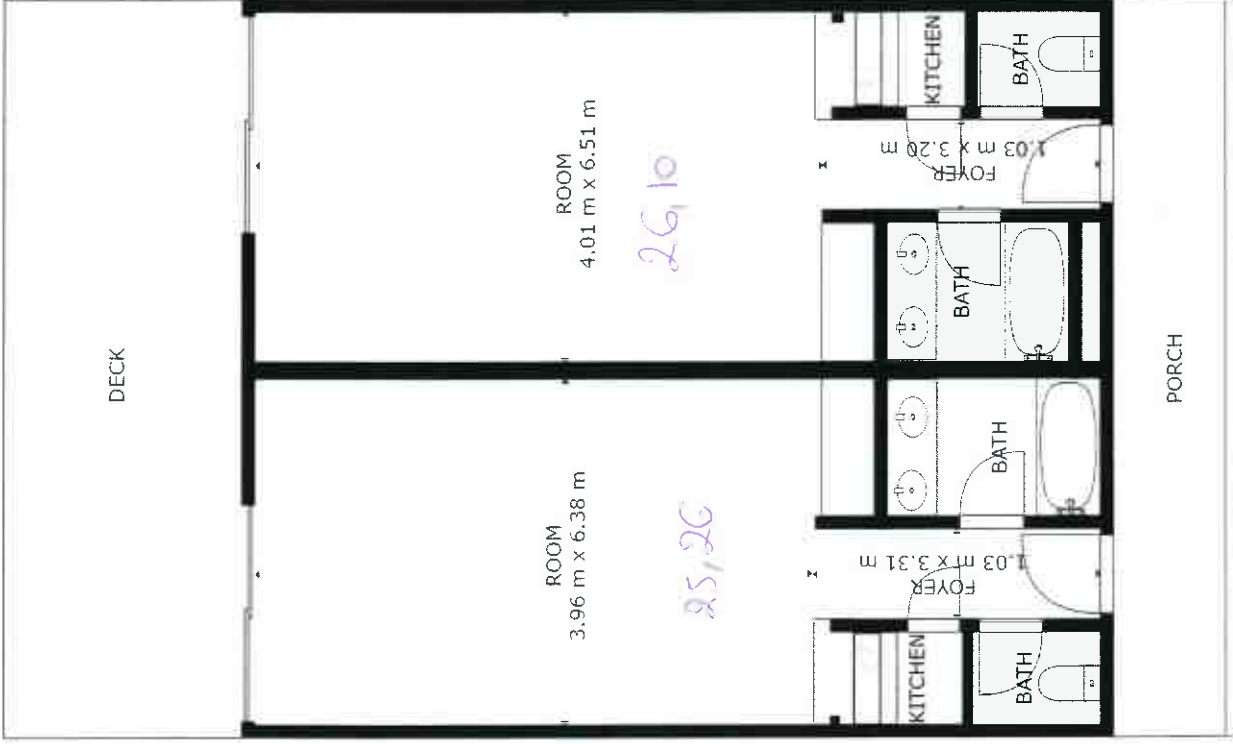

*Faison vdiu bas*

GROSS INTERNAL AREA  
 FLOOR 1: 1305 sq ft, 121 m<sup>2</sup>, EXCLUDED AREAS:  
 PORCH: 175 sq ft, 16 m<sup>2</sup>  
 TOTAL: 1305 sq ft, 121 m<sup>2</sup>

*fanon edux haur*

GROSS INTERNAL AREA  
 FLOOR 11 79 m<sup>2</sup>, EXCLUDED AREA:  
 PORCH: 11 m<sup>2</sup>  
 TOTAL 79 m<sup>2</sup>

SCALE: 1:100 (INDOOR), 1:500 (OUTDOOR) - 2023/04/04 - 0000