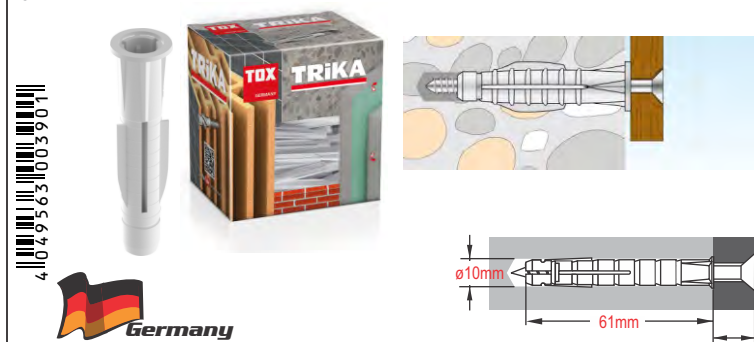

TOX TRIKA 6/51 BOX All-purpose Wall Plug - 011100061 (020)

100x1 Βύσματα (Rowplugs) Παντός Τύπου

TOX TRIKA 8/51 BOX All-purpose Wall Plug - 011100111 (021)

50x1 Βύσματα (Rowplugs) Παντός Τύπου

TOX TRIKA 10/61 BOX All-purpose Wall Plug - 011100161 (022)