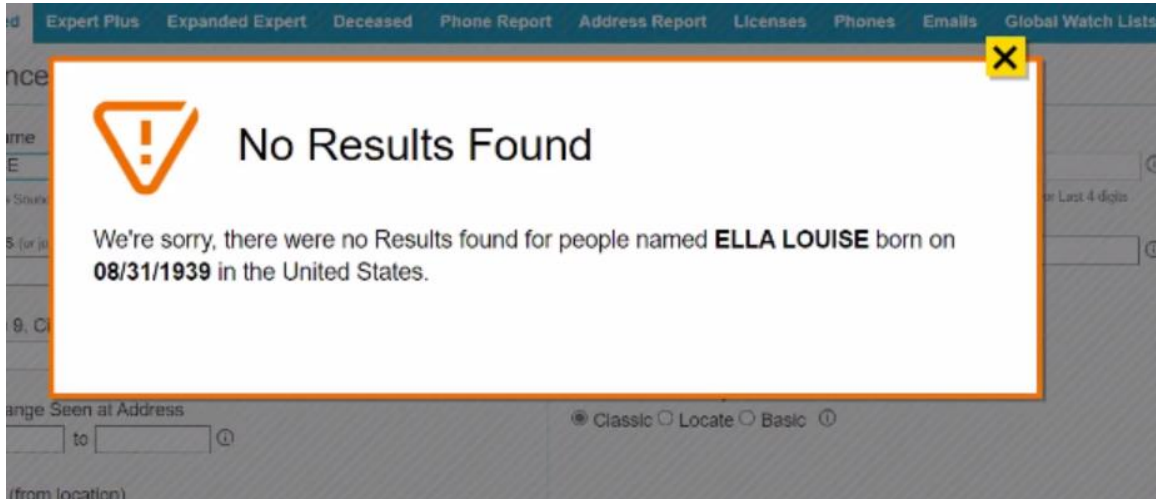

Ella Louise 08/31/1939

Thomas Barnette Wooten NC

Your Current Reference ID: **NONE**

No subjects were found using your search criteria. However, we have expanded your search and were able to locate the subject(s) below using similar criteria.

Showing the **2 Results Found** for people named **THOMAS B WOOTEN** located in **NORTH CAROLINA**.

[+] Expand All | [-] Collapse All

(scroll down to see all)

[-] THOMAS CHARLES WOOTEN , 66 Years Old (Lincoln County, MS, Ashe County, NC) 1326 NC HIGHWAY 194 S, TODD, NC

[Add To Favorites](#) [Clipboard](#) [Print or Export](#)

1 of 2 results

THOMAS CHARLES WOOTEN - 66 Years Old

[Run Comprehensive Report](#)

Relationship Diagram

Possible Relatives

[Bonnie Ross Wooten](#) 1951 Age: 70

[Dedrick Charles Wooten](#) 1979 Age: 42

Indicators

Bankruptcies: None Found

Liens: None Found

Cities

[Brookhaven, MS](#) (01/24/2003)

[Creston, NC](#) (11/01/1995 to 01/23/2003)

[Todd, NC](#) (12/01/1994 to 03/02/2022)

[West Jefferson, NC](#) (08/01/1995 to 01/23/2003)

END OF REPORT