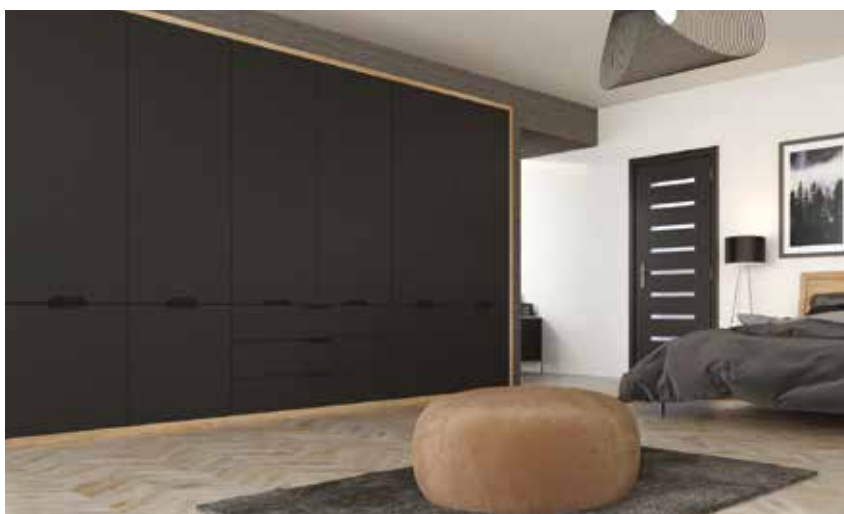

Contents

J-Pull & Integrated | 6