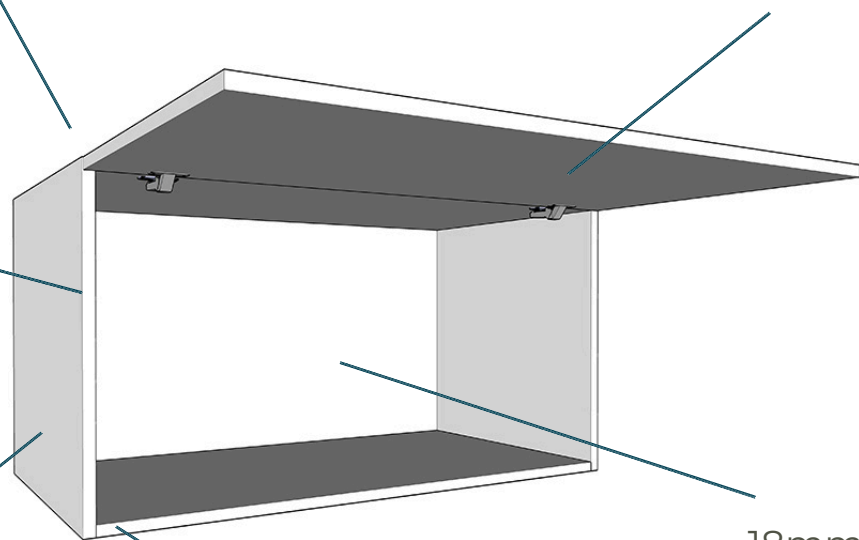

Bedroom Unit Carcass Specifications

Bedroom Bridging Units

20mm service void for scribing to wall.

Each unit can be supplied with the appropriate clip on soft close hinges. These can be added in the door hinges option on each product.

0.8mm ABS edged with PUR glue for a strong water resistant finish.

Units are 18mm thick colour coordinated Egger board.

18mm solid back.

Cam and dowel construction.

Units are supplied pre-built for durability and easy installation.