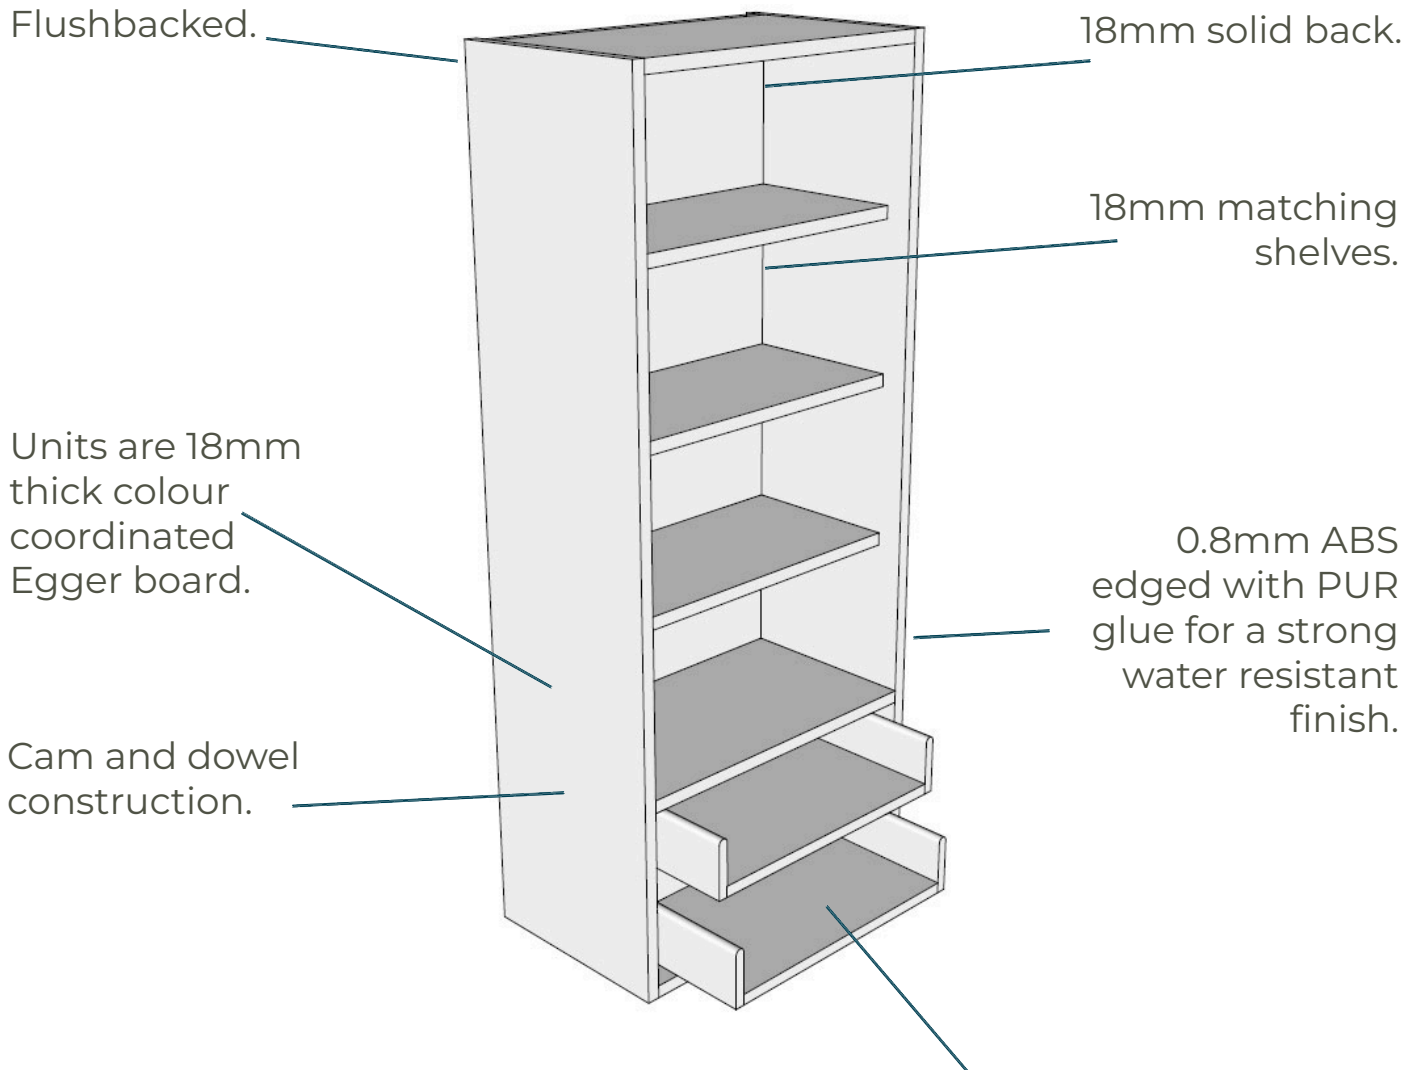

Rigid Kitchen Unit Carcass Specifications

Non-Glazed Dresser Units

Available with a choice of soft closing drawer boxes and runners. Use the drawer box option to select your preference (surcharges apply).