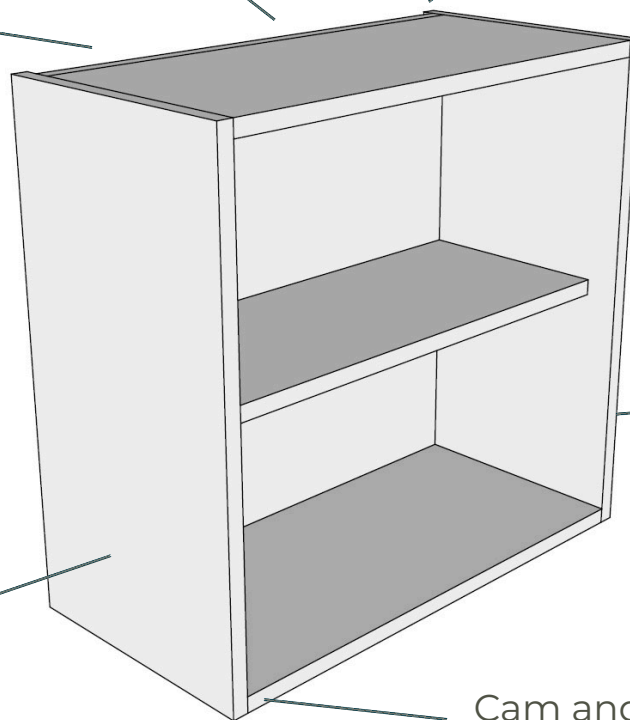

Rigid Kitchen Unit Carcass Specifications

Open Wall Units (no doors)

Supplied with steel wall hangers and plates.

20mm service void.

18mm solid back.

Units are 18mm thick colour coordinated Egger board.

0.8mm ABS edged with PUR glue for a strong water resistant

Cam and dowel construction.

Units are supplied pre-built for durability and easy installation.

LARK&LARKS

Quality kitchens and bedrooms online

www.larkandlarks.co.uk

T: 0330 135 9090 E: sales@larkandlarks.co.uk